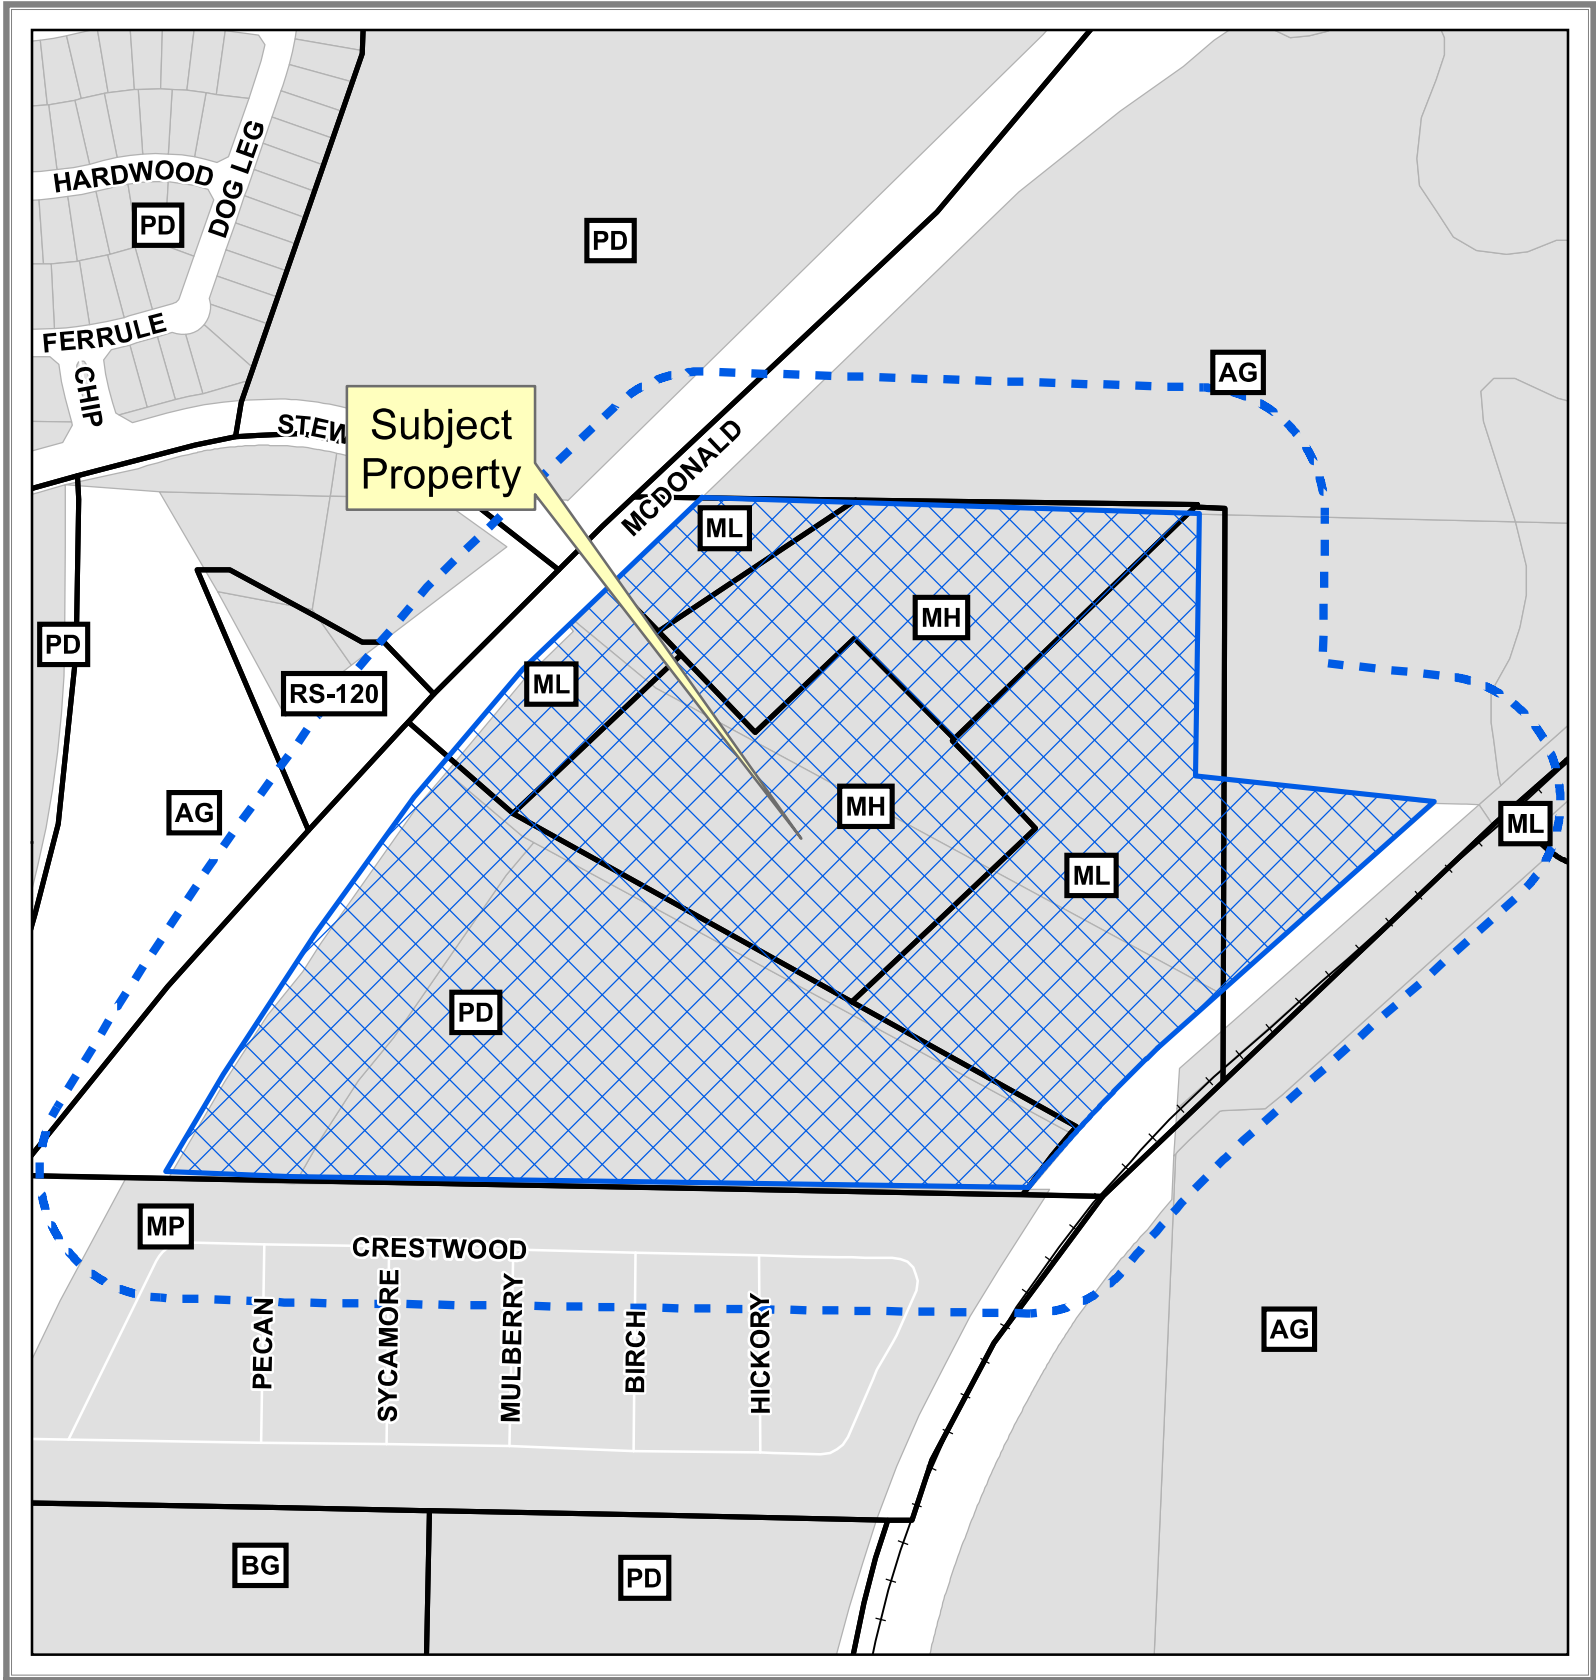

# Exhibit A

## Property Owner Notification Map

ZONE2019-0016

0 170 340 Feet

DISCLAIMER: This map and information contained in it were developed exclusively for use by the City of McKinney. Any use or reliance on this map by anyone else is at that party's risk and without liability to the City of McKinney, its officials or employees for any discrepancies, errors, or variances which may exist.