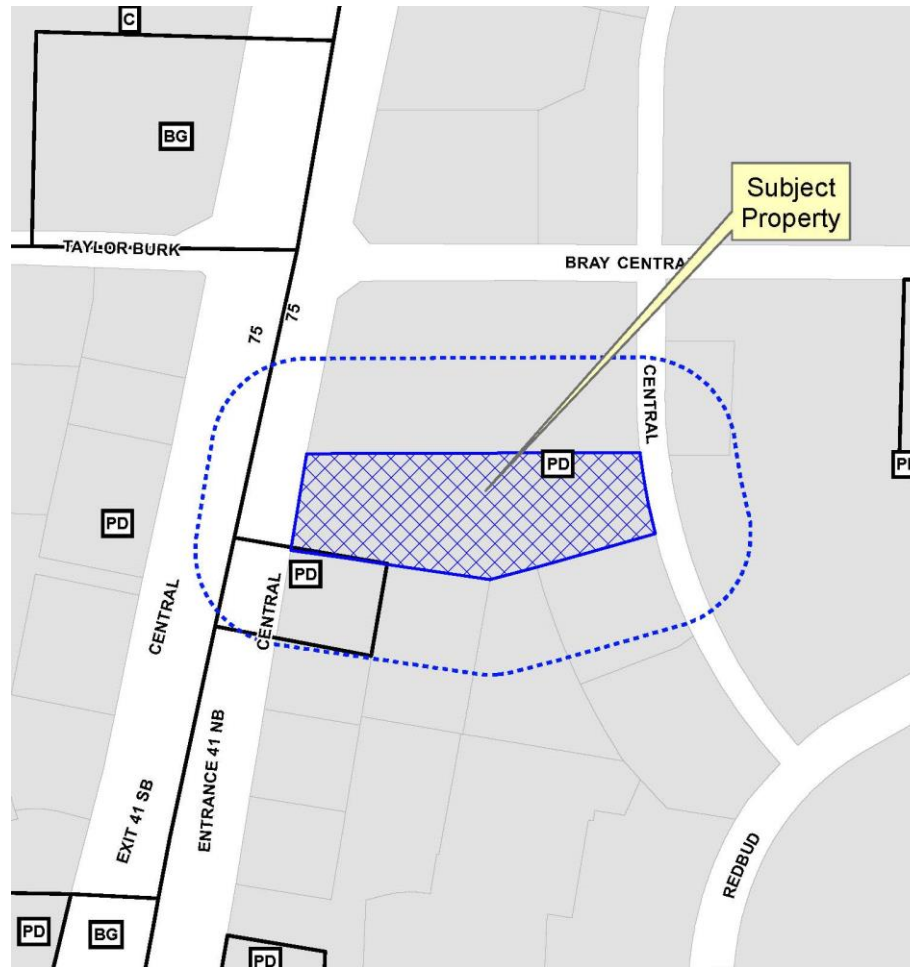

Echo Park of McKinney
Site Plan
16-024SP

Location Map

Aerial Exhibit

Proposed Landscape Plan

Proposed Screening