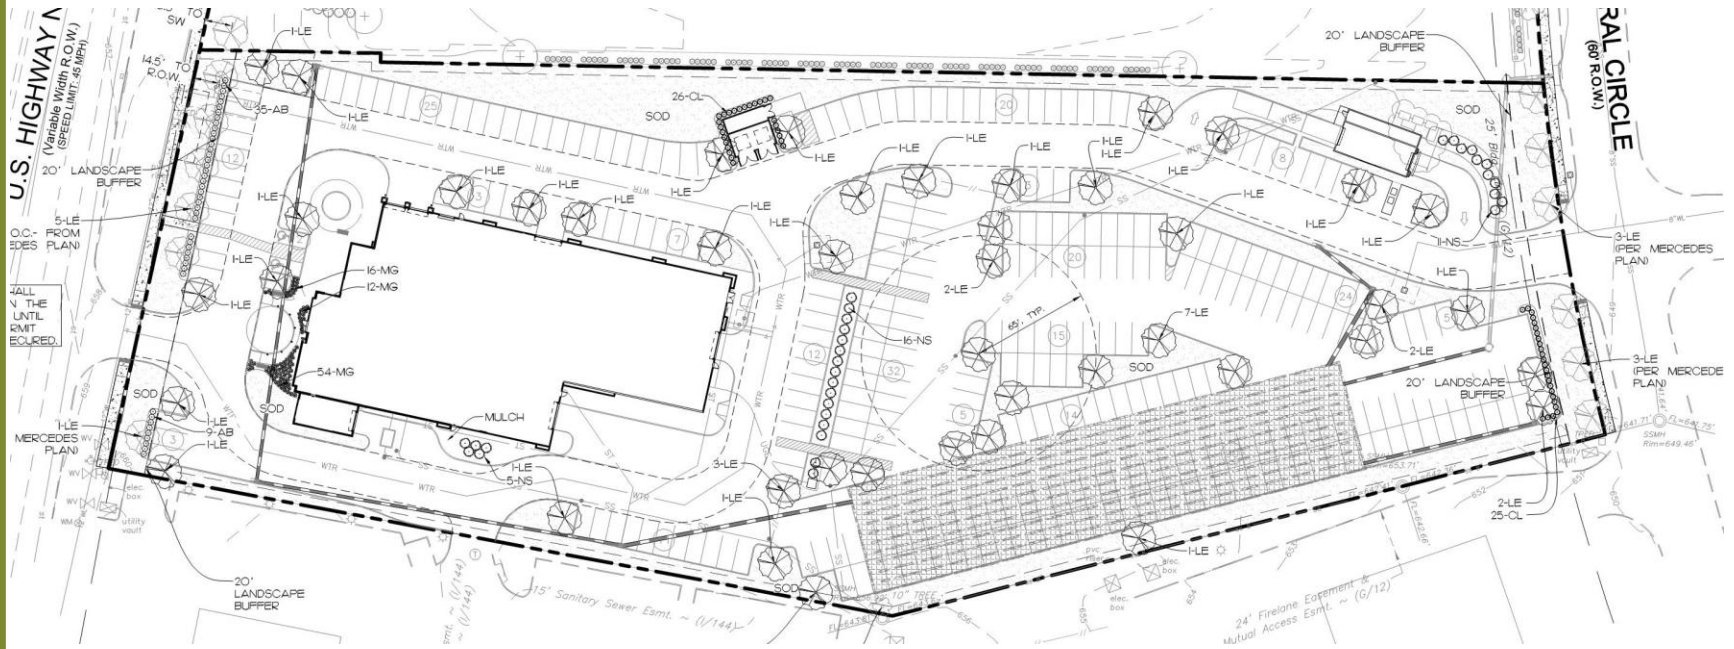

Echo Park of McKinney
Site Plan
16-024SP

Location Map

Aerial Exhibit

Proposed Landscape Plan

Proposed Screening