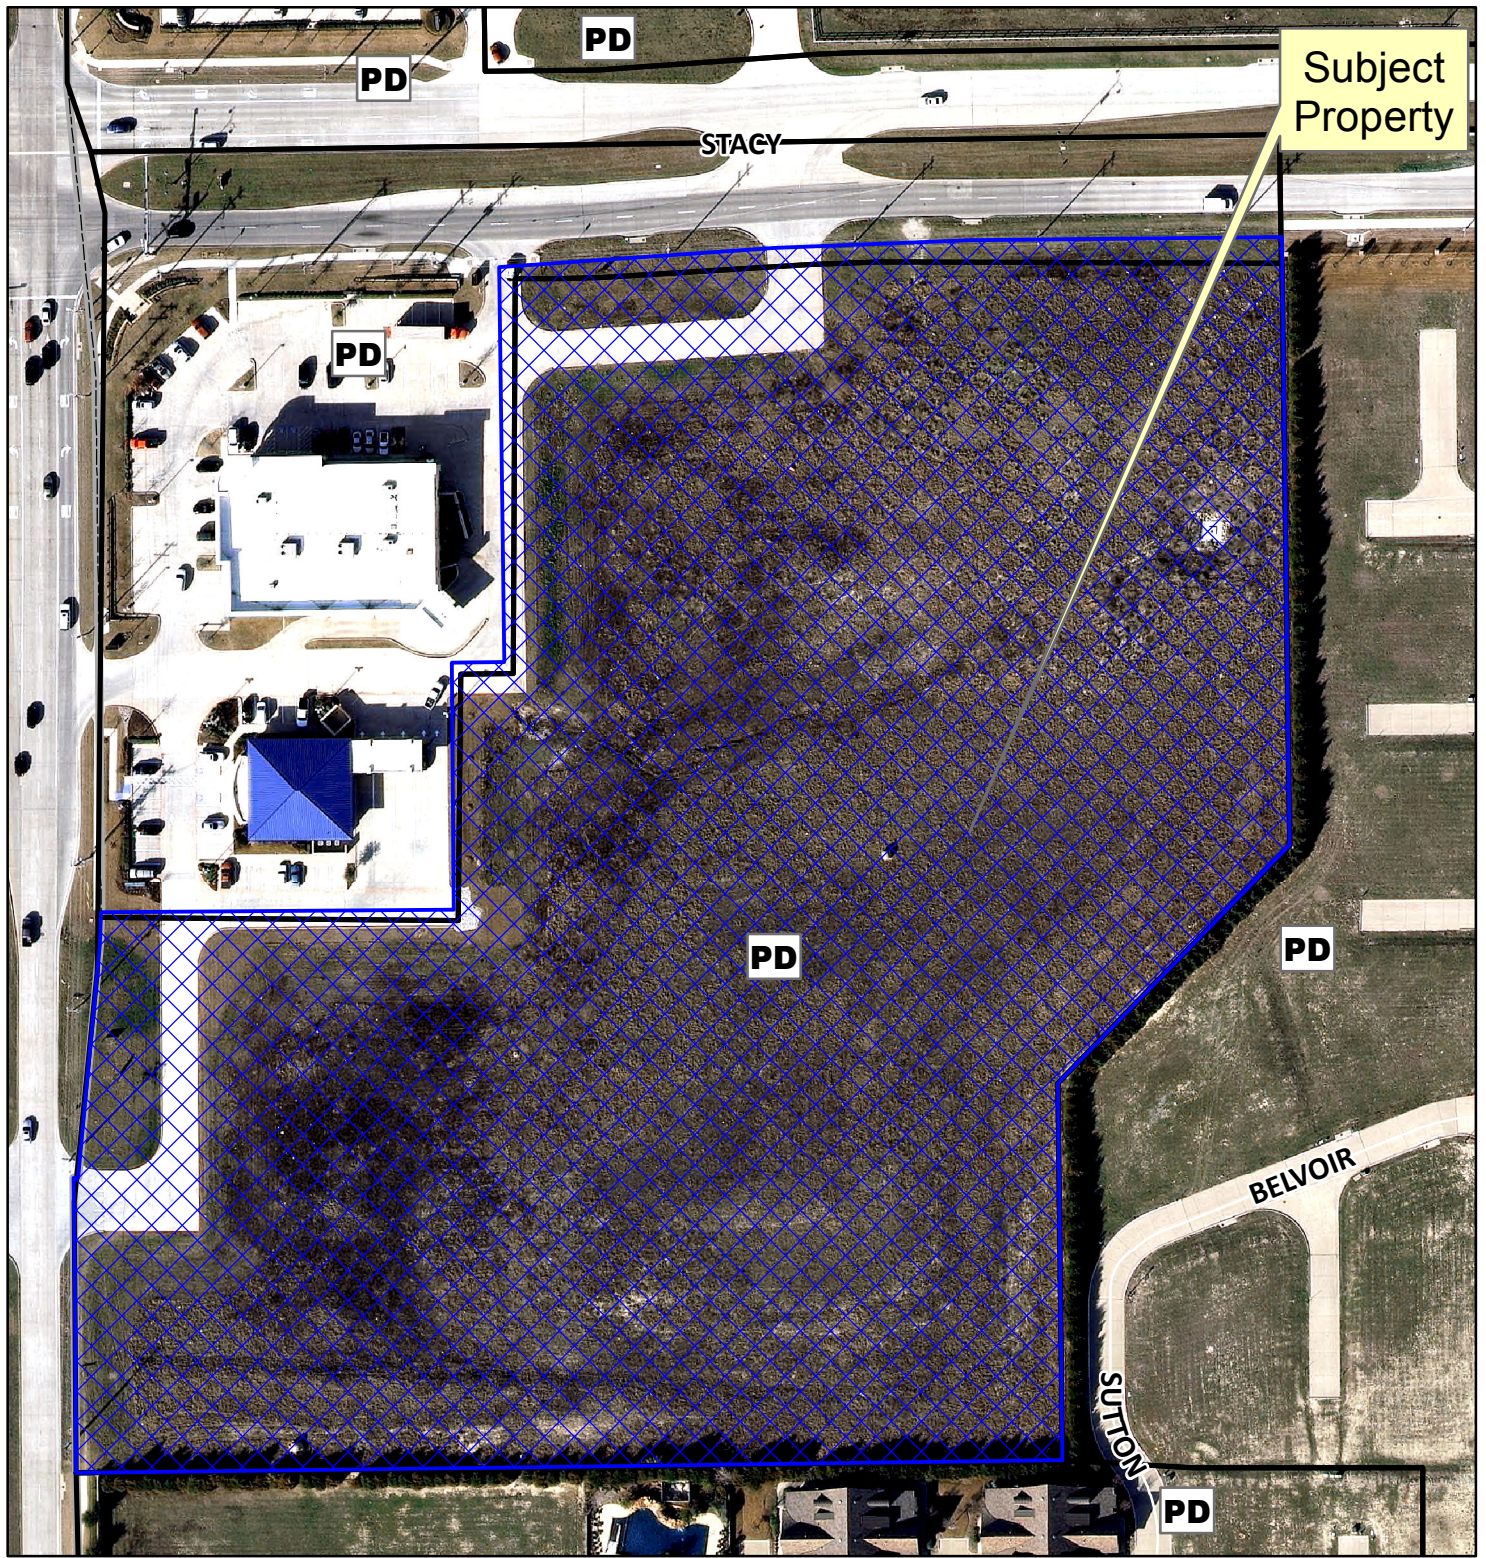

Location Map

Case: 14-130MRP

Subject Property

STACY

PD

PD

PD

PD

PD

PD

BELVOIR

SUTTON

0 75 150 Feet

Location Map

Case: 14-130MRP

Vicinity Map