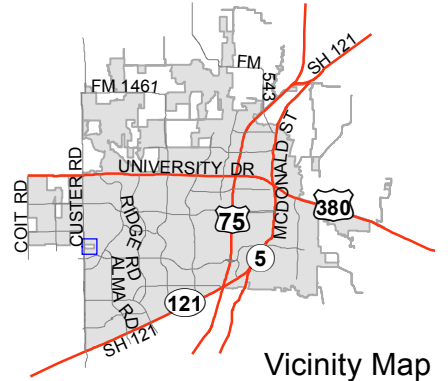

WALES

CANYON BAY

NUECES

FOUNTAINVIEW

OZARK

ARIEL

LUZERNE

ORION

# Notification Map

Case: 14-144A

--- 200' Notification Buffer

Vicinity Map

Subject Property

PD

LIVINGSTON

CLEAR BAY

MONROE

NUECES

ONTARIO

CANYON BAY

LUZERNE

ORION

FOUNTAINVIEW

SWANK