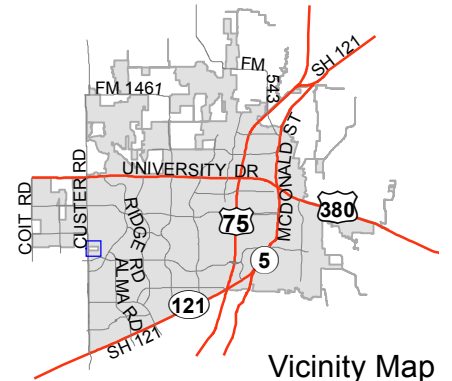

MONROE

NUECES

ONTARIO

CANYON BAY

LUZERNE

ORION

FOUNTAINVIEW

SWANK

OZARK

ARIEL

TRAVIS

SPRING

WALES

CUSTER

STONE CREEK

CRANE

RAYBURN

TRINITY

OLYMPIA

PD

PD

PD

PD

PD

# Notification Map

Case: 14-144A

--- 200' Notification Buffer

Vicinity Map