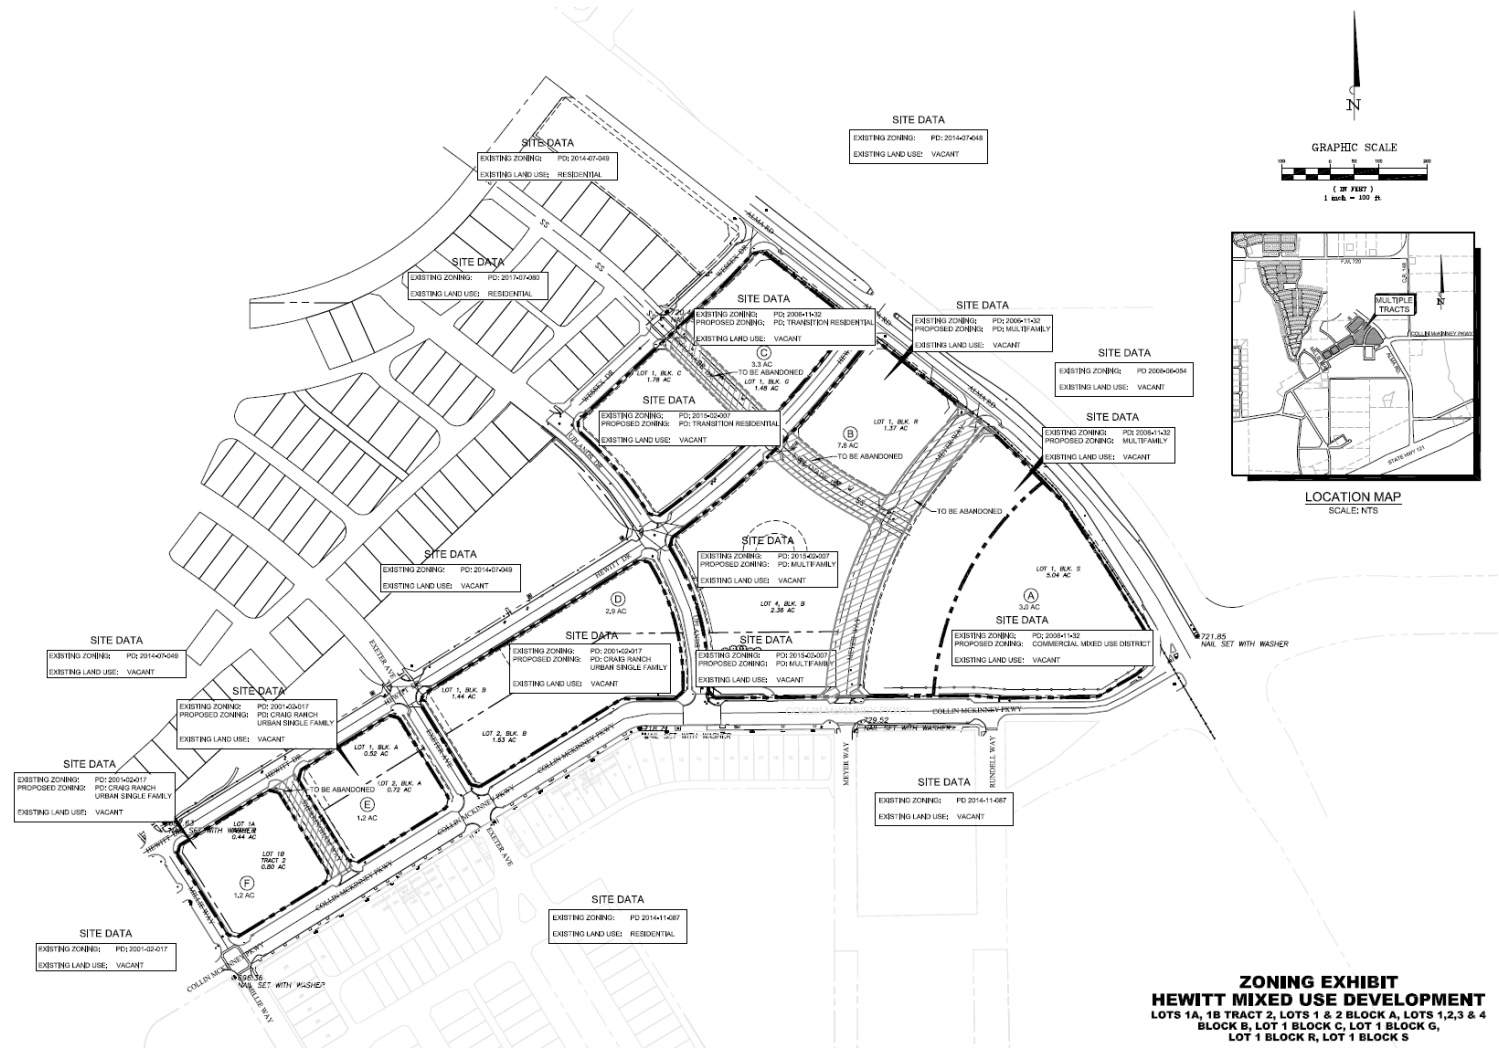

Hewitt Rezone

18-0142Z

Location Map

Aerial Exhibit

Existing Zonings on Subject Property

Proposed Zoning Exhibit (Revised)

ZONING EXHIBIT
HEWITT MIXED USE DEVELOPMENT
 LOTS 1A, 1B TRACT 2, LOTS 1 & 2 BLOCK A, LOTS 1,2,3 & 4
 BLOCK B, LOT 1 BLOCK C, LOT 1 BLOCK G,
 LOT 1 BLOCK R, LOT 1 BLOCK S