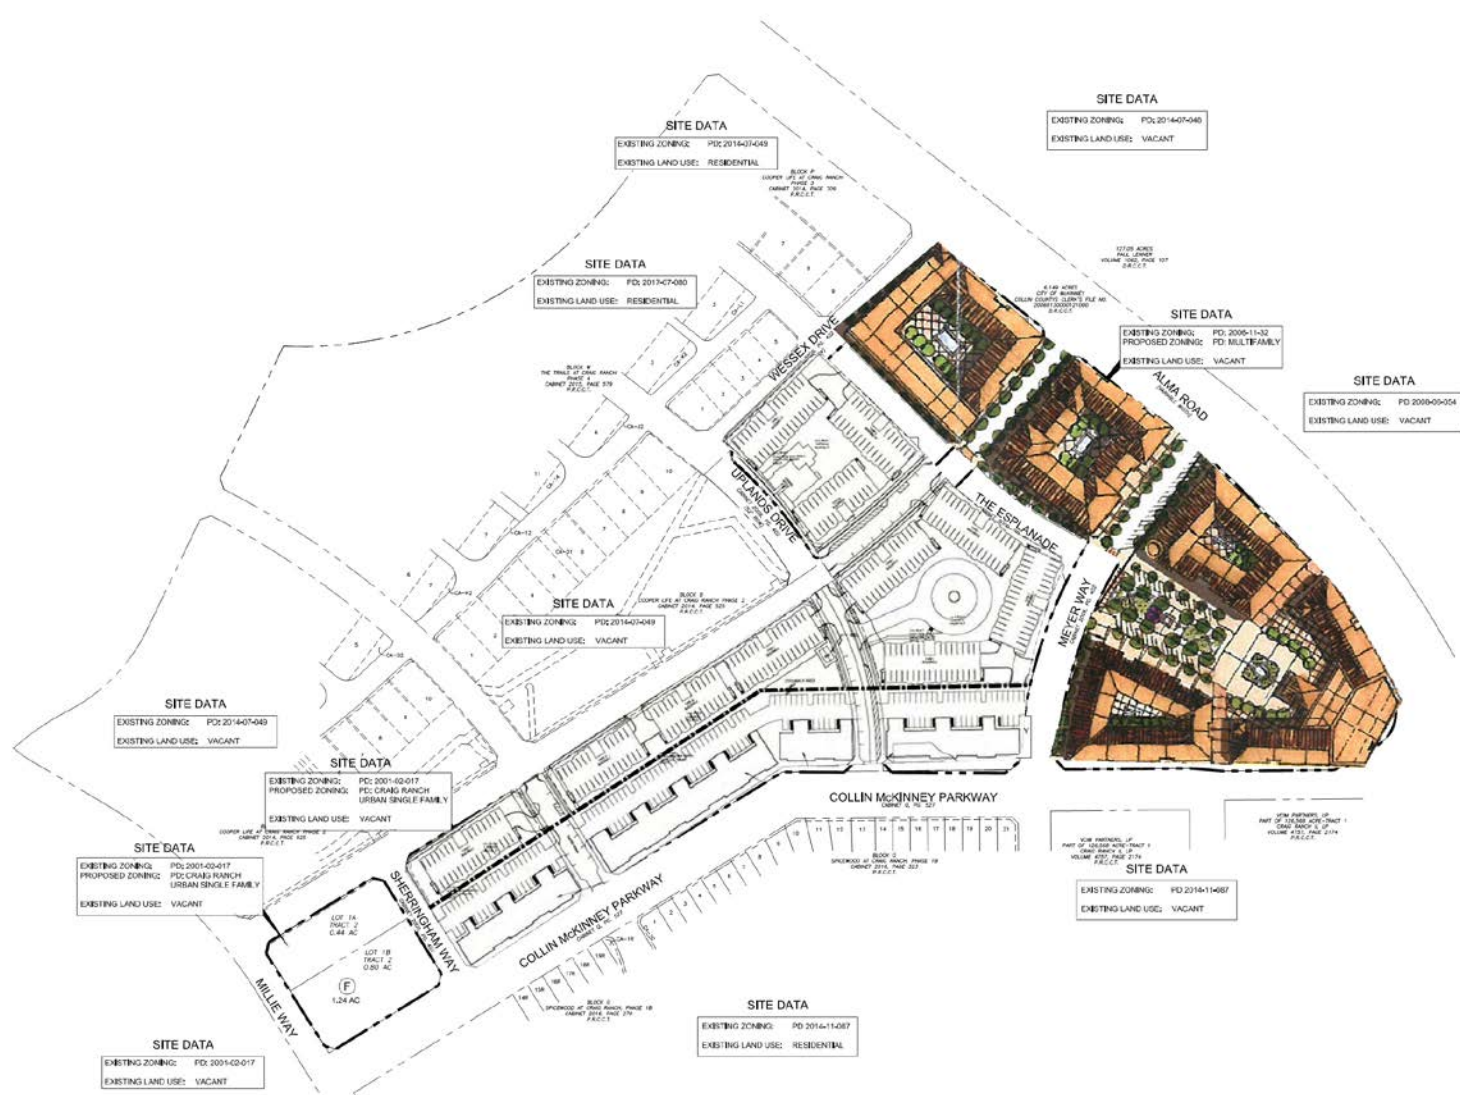

Hewitt Rezone

18-0142Z

Location Map

Aerial Exhibit

Existing Zonings on Subject Property

Proposed Zoning Exhibit (Revised)

ZONING EXHIBIT
HEWITT MIXED USE DEVELOPMENT
 LOTS 1A, 1B TRACT 2, LOTS 1 & 2 BLOCK A, LOTS 1,2,3 & 4
 BLOCK B, LOT 1 BLOCK C, LOT 1 BLOCK G,
 LOT 1 BLOCK R, LOT 1 BLOCK S