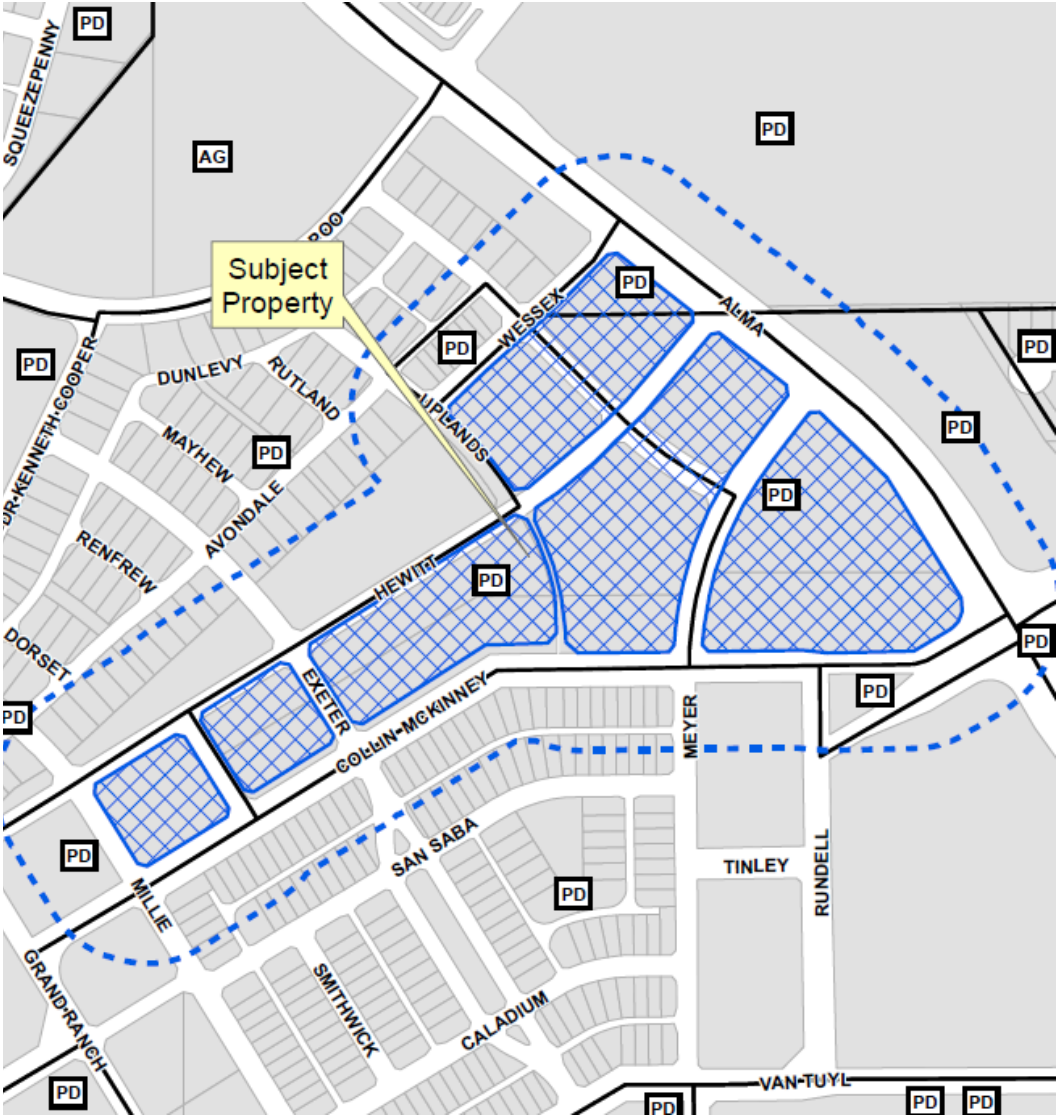

Hewitt Rezone

18-0142Z

Location Map

Aerial Exhibit

Existing Zonings on Subject Property

Proposed Zoning Exhibit (Revised)

ZONING EXHIBIT
HEWITT MIXED USE DEVELOPMENT
 LOTS 1A, 1B TRACT 2, LOTS 1 & 2 BLOCK A, LOTS 1,2,3 & 4
 BLOCK B, LOT 1 BLOCK C, LOT 1 BLOCK G,
 LOT 1 BLOCK R, LOT 1 BLOCK S