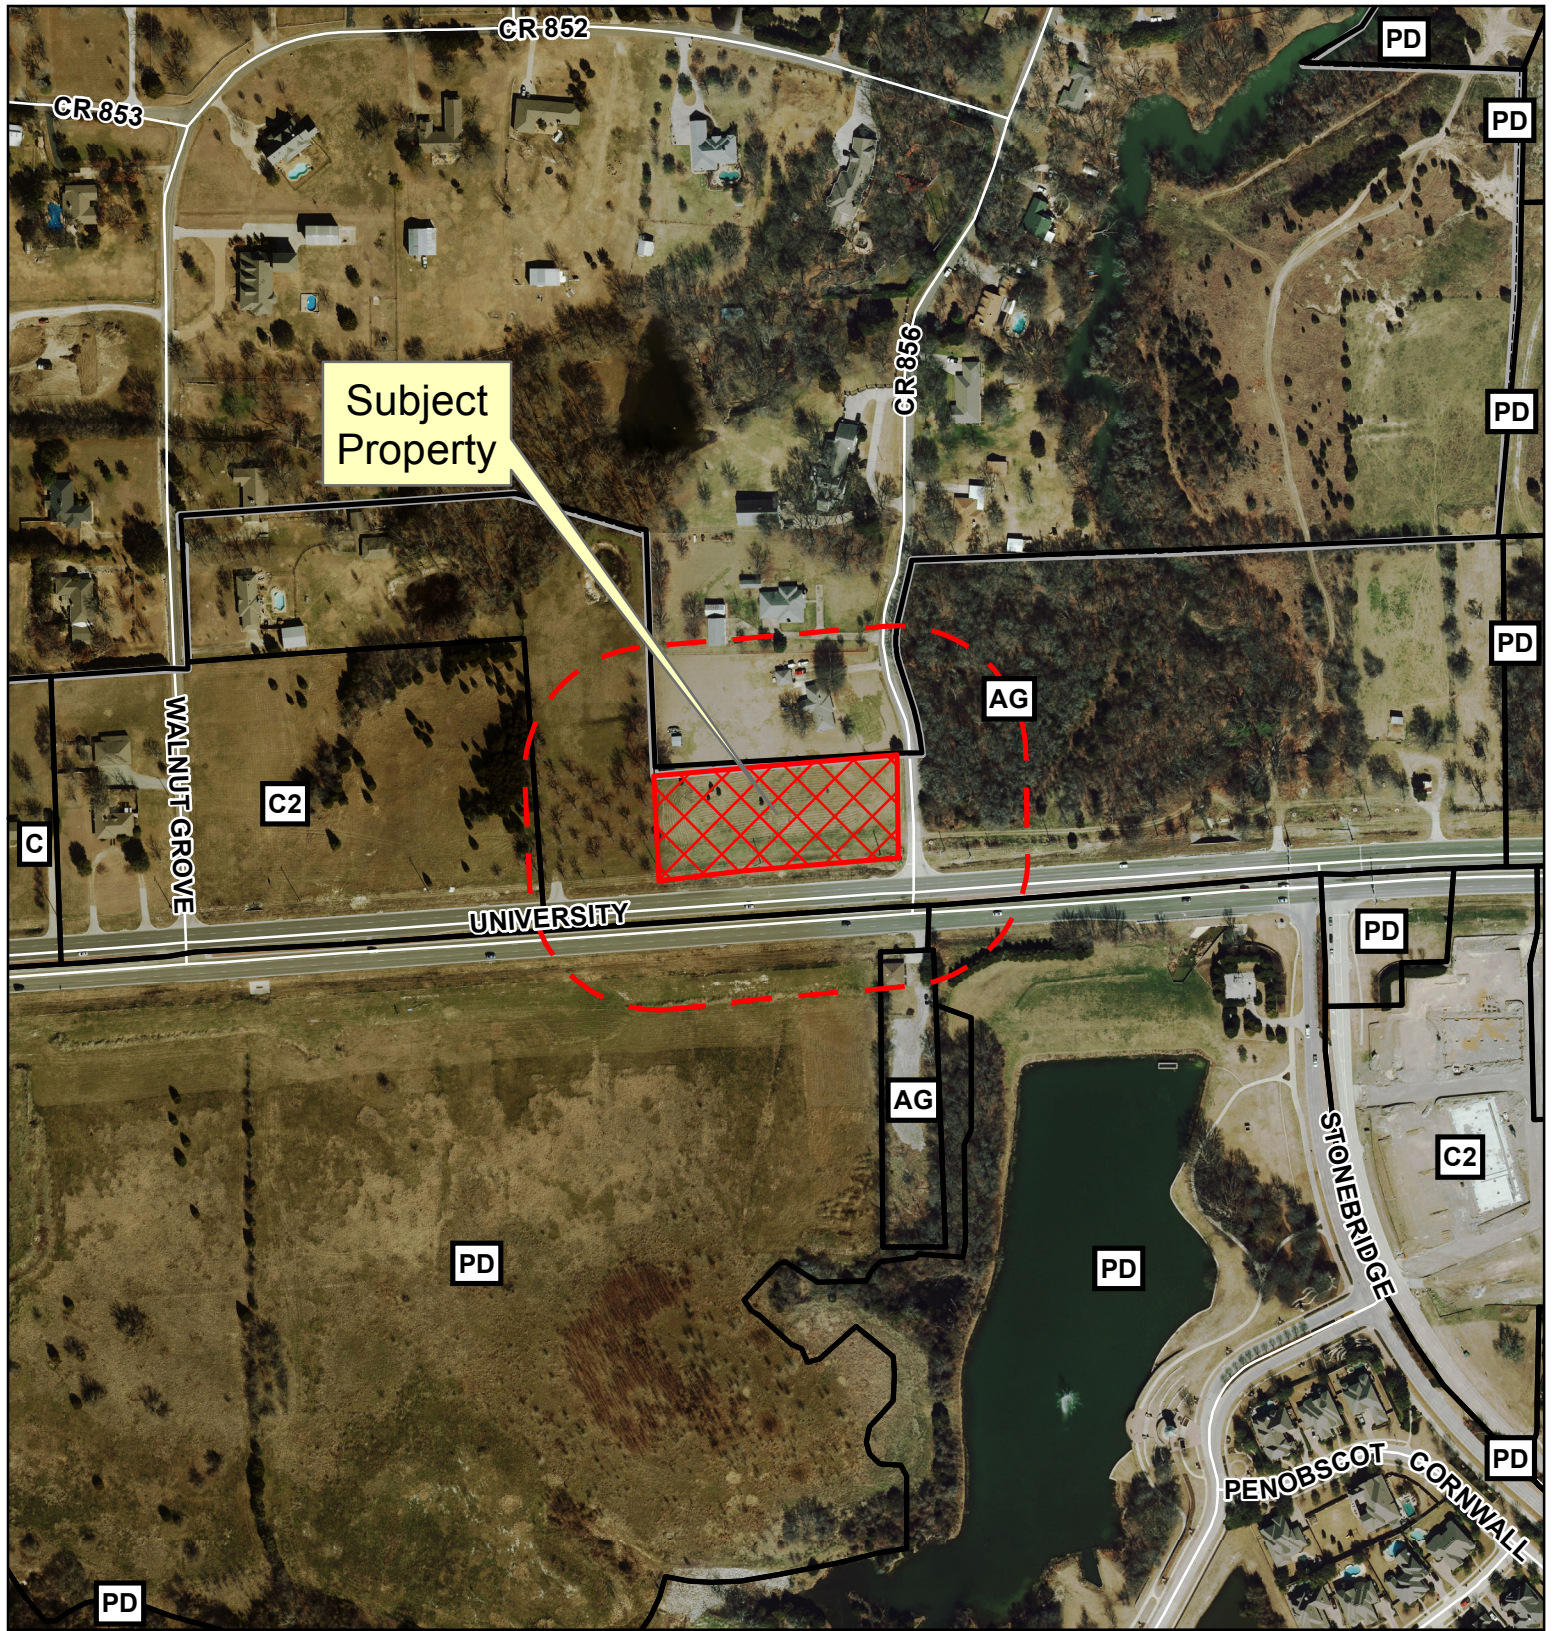

Subject Property

Notification Map

18-0113Z

--- 200' Buffer

Source: City of McKinney GIS
Date: 10/11/2018

DISCLAIMER: This map and information contained in it were developed exclusively for use by the City of McKinney. Any use or reliance on this map by anyone else is at that party's risk and without liability to the City of McKinney, its officials or employees for any discrepancies, errors, or variances which may exist.

Document Path: S:\WCKGIS\NotificationDev_Services_Notification_Map.mxd

Subject Property

Notification Map

18-0113Z

--- 200' Buffer

Source: City of McKinney GIS
Date: 10/11/2018

DISCLAIMER: This map and information contained in it were developed exclusively for use by the City of McKinney. Any use or reliance on this map by anyone else is at that party's risk and without liability to the City of McKinney, its officials or employees for any discrepancies, errors, or variances which may exist.