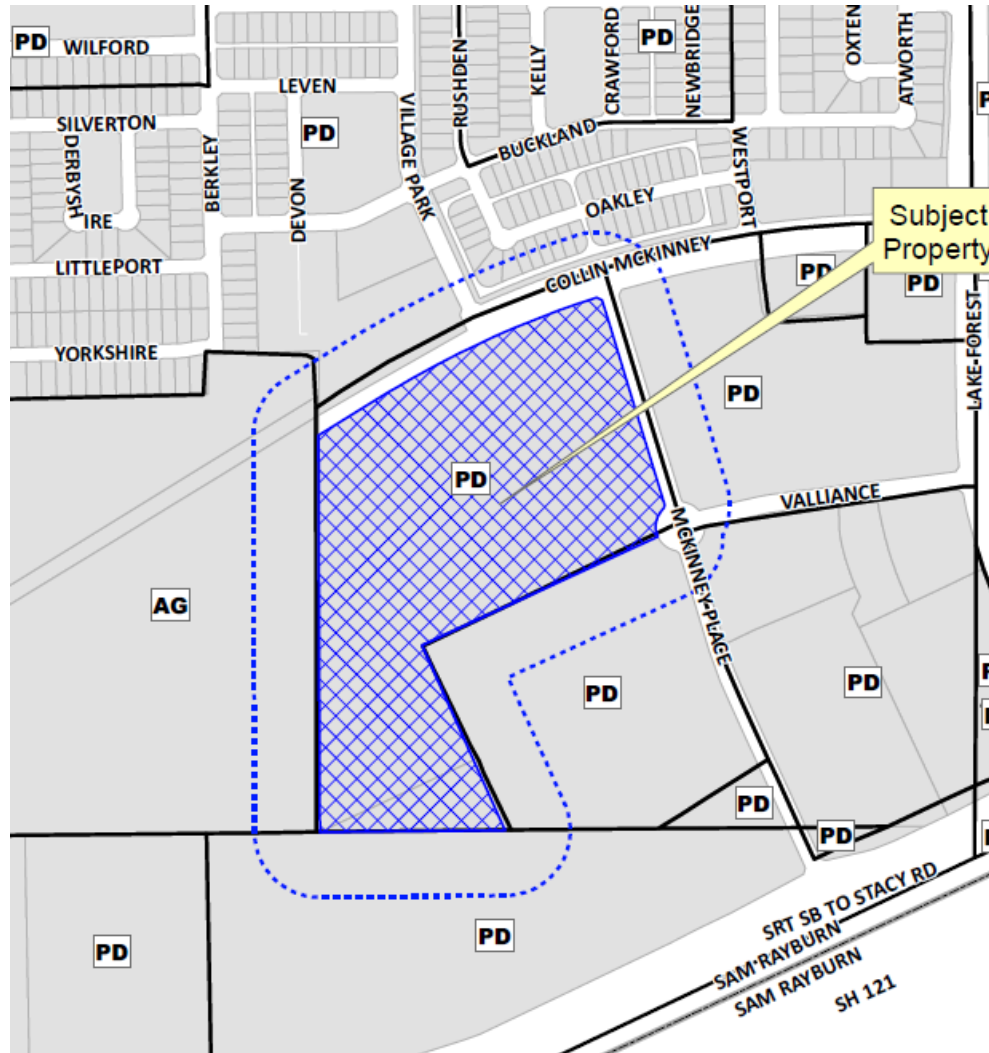

McDowell Rezone
14-166Z

- MONEY MAGAZINE 2014 -

Location Map

Aerial Exhibit

Proposed Small Lot Location

Path: S:\MCKINNEY\MapServer\Projects\2014\14-1602.mxd

MAPS ARE NOT TO BE USED FOR DECISIONS. THIS IS ONLY A PRELIMINARY MAP. THE CITY OF HOUSTON IS NOT RESPONSIBLE FOR ANY ERRORS OR OMISSIONS.

Layout – Informational Only