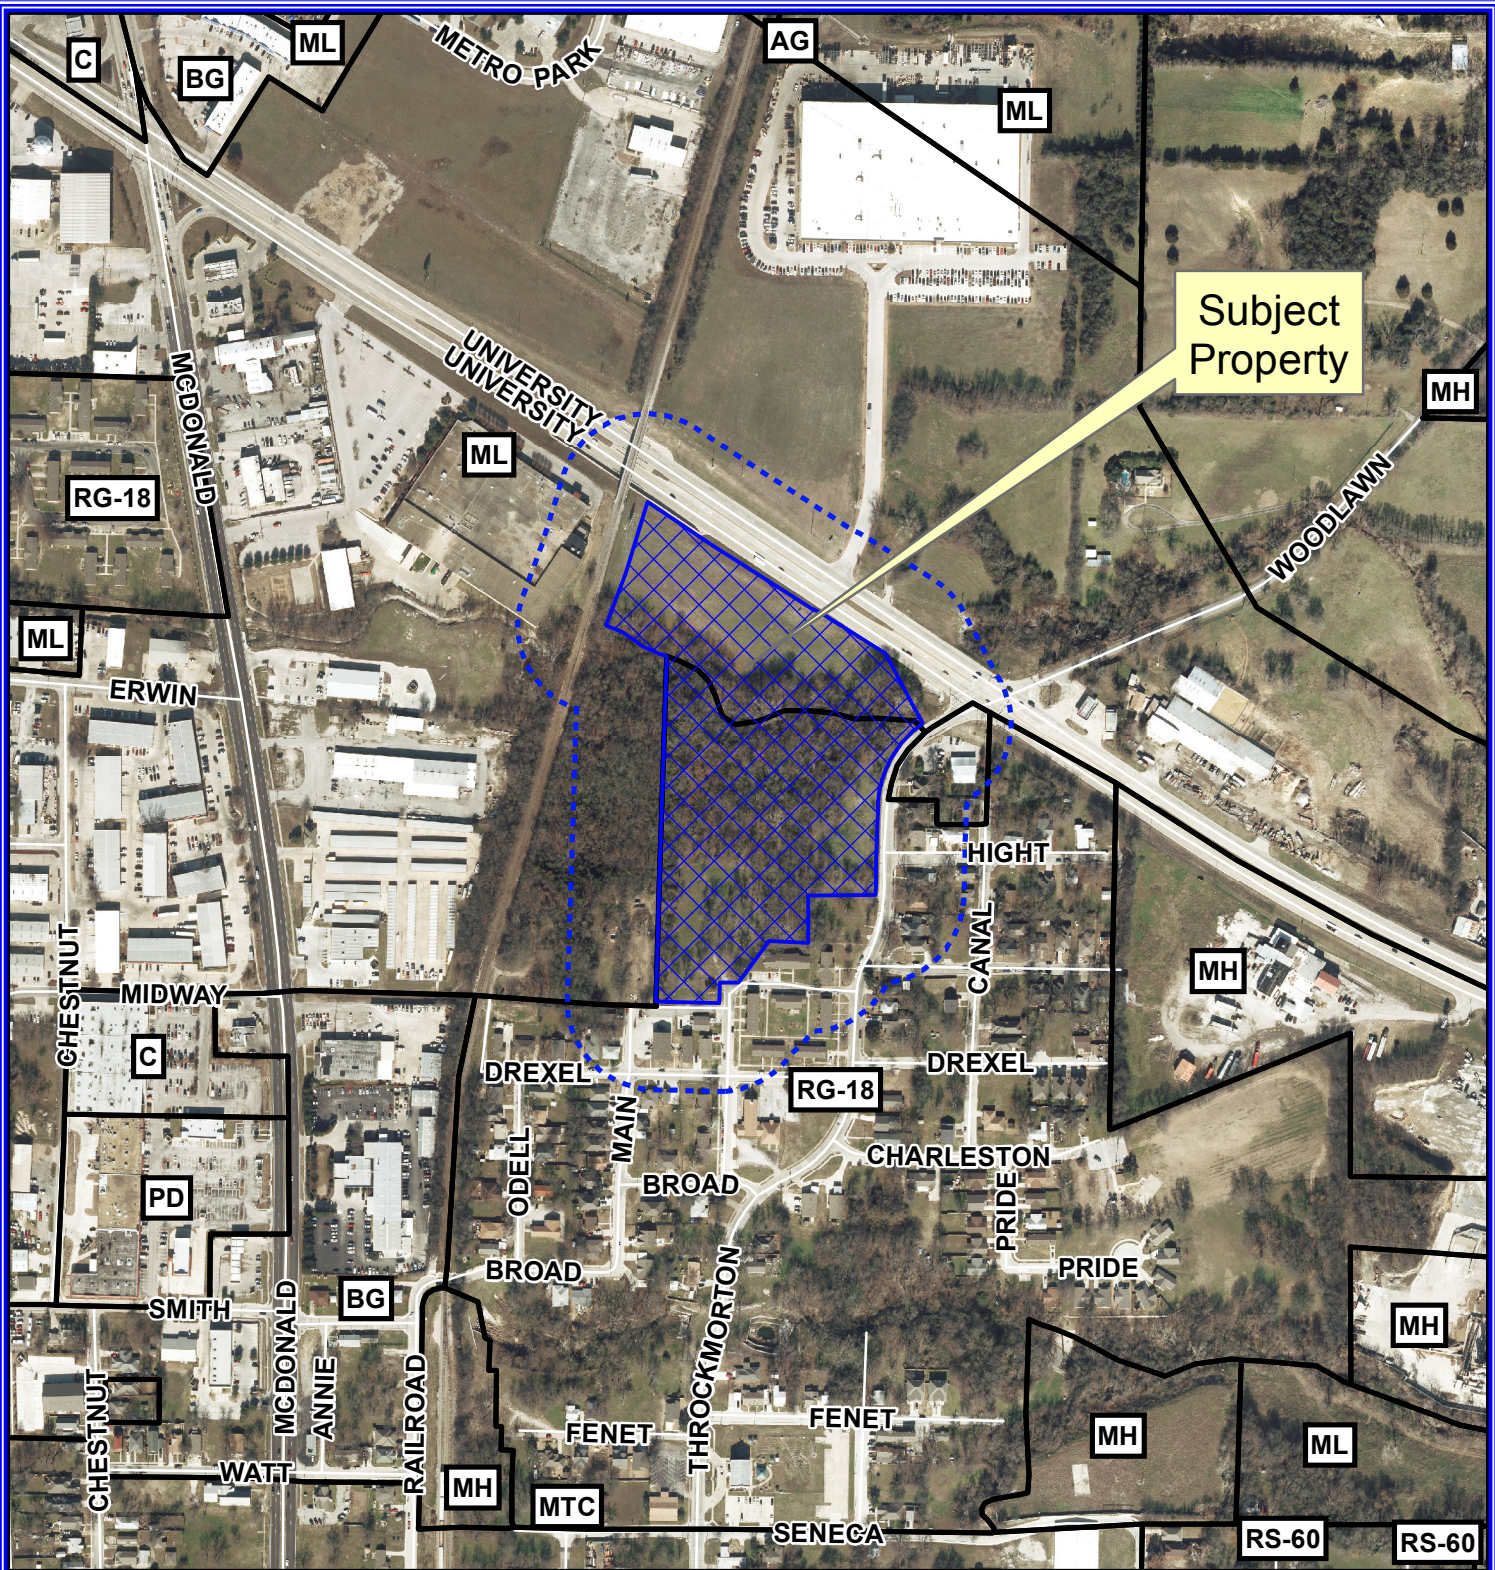

Notification Map

Case: 16-289Z

--- 200' Buffer

Notification Map

Case: 16-289Z

--- 200' Buffer