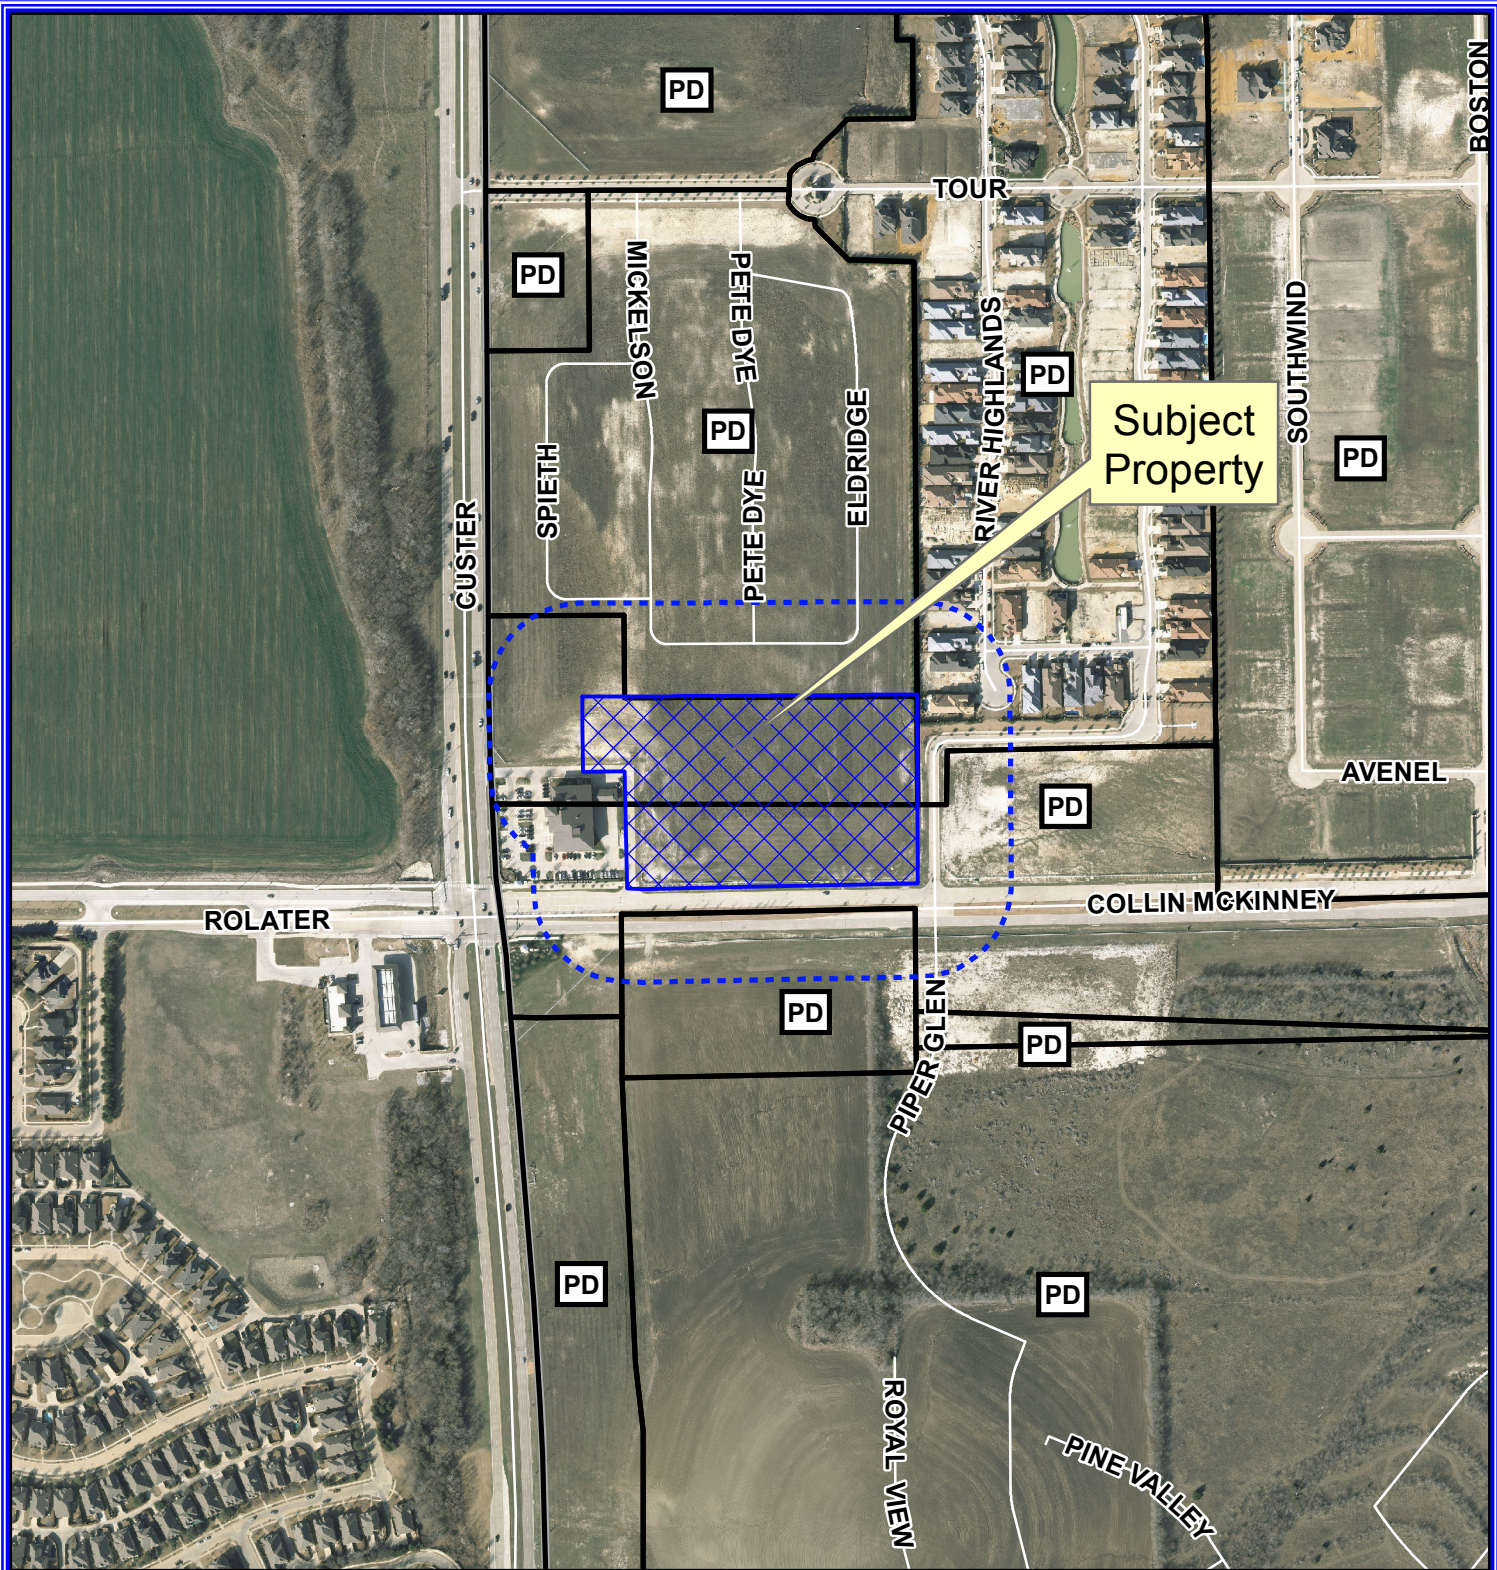

Notification Map

Case: 15-215SP

--- 200' Buffer

Notification Map

Case: 15-215SP

--- 200' Buffer