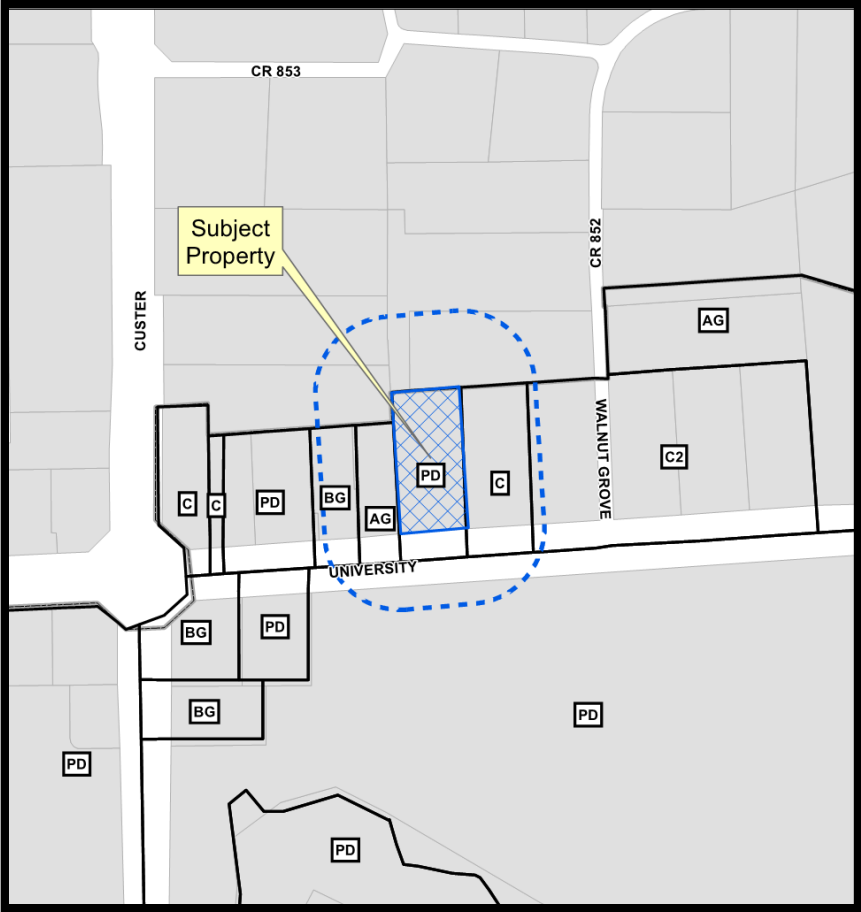

Shops at Walnut Grove Road Rezone

18-0096Z

Location Map

Aerial Exhibit Map

Site Images

Looking North

Proposed Zoning Exhibit