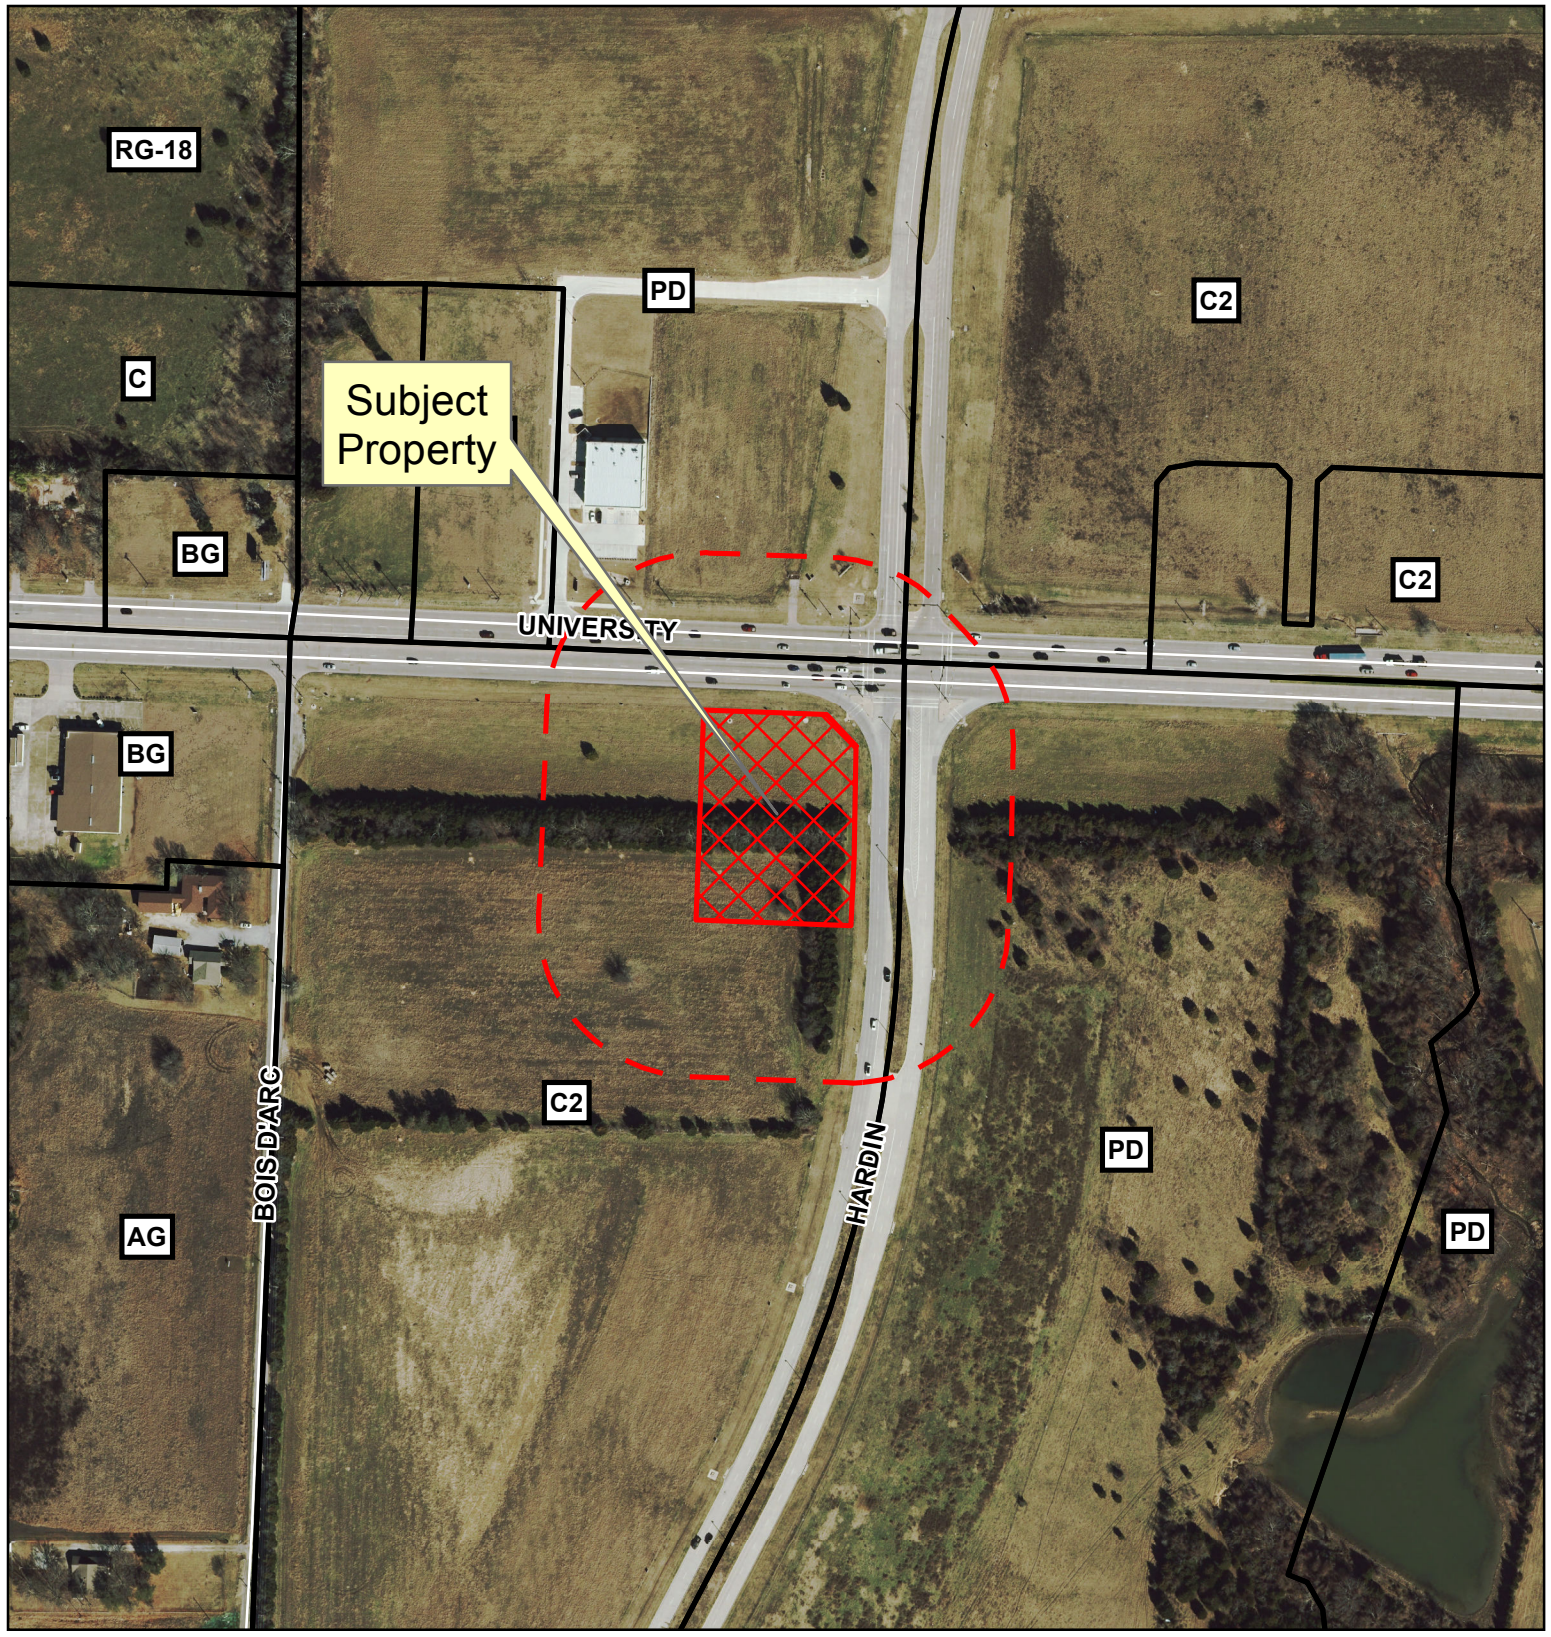

Document Path: S:\WCKGIS\NotificationDev_Services_Notification_Map.mxd

Notification Map

18-0046SP

--- 200' Buffer

DISCLAIMER: This map and information contained in it were developed exclusively for use by the City of McKinney. Any use or reliance on this map by anyone else is at that party's risk and without liability to the City of McKinney, its officials or employees for any discrepancies, errors, or variances which may exist.

Source: City of McKinney GIS
Date: 5/31/2018

Notification Map

18-0046SP

--- 200' Buffer

Source: City of McKinney GIS
Date: 5/31/2018

DISCLAIMER: This map and information contained in it were developed exclusively for use by the City of McKinney. Any use or reliance on this map by anyone else is at that party's risk and without liability to the City of McKinney, its officials or employees for any discrepancies, errors, or variances which may exist.