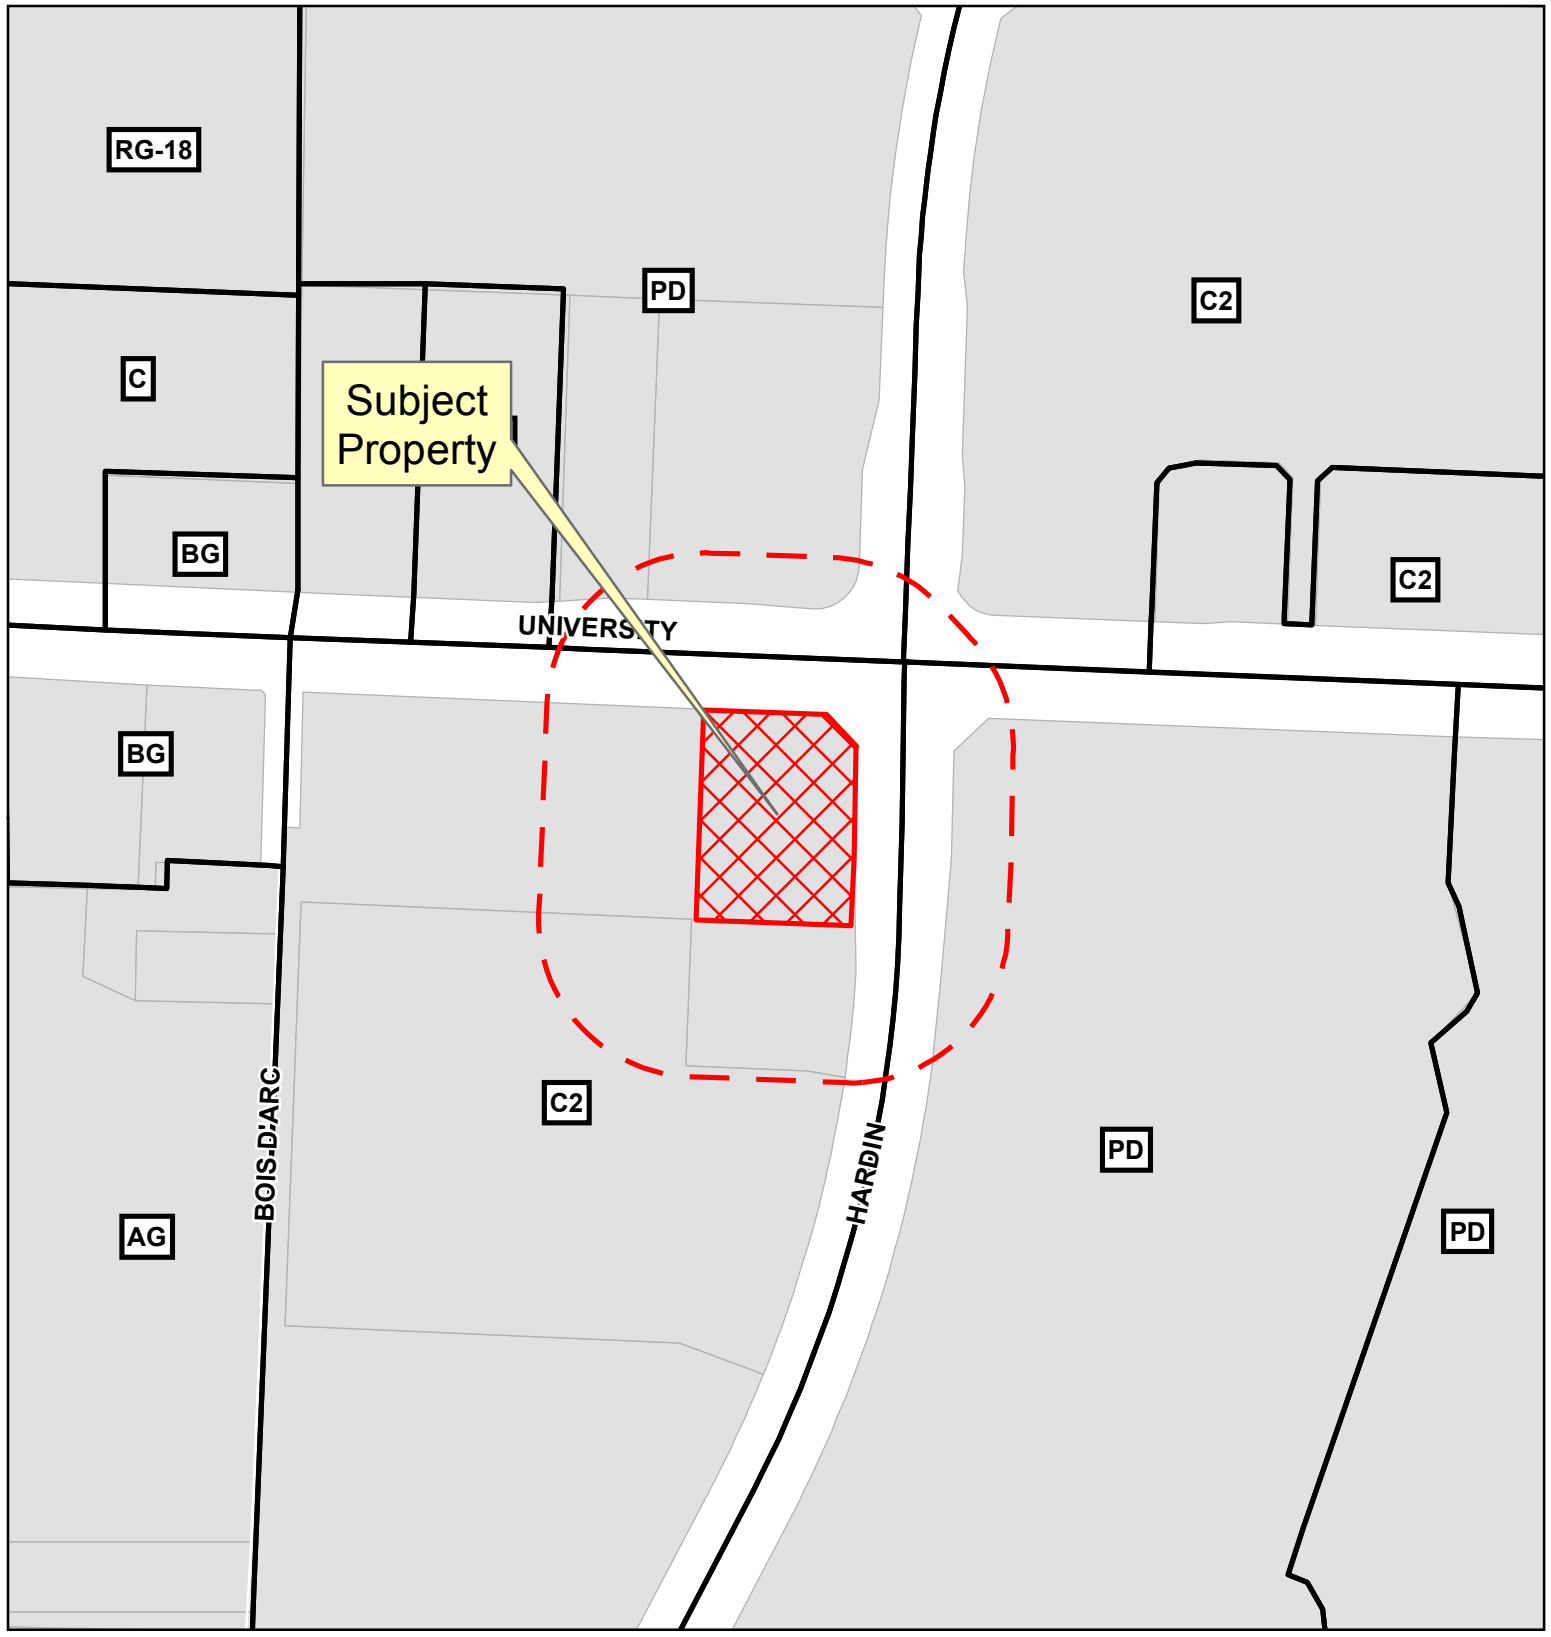

Notification Map

18-0046SP

--- 200' Buffer

Source: City of McKinney GIS
Date: 5/31/2018