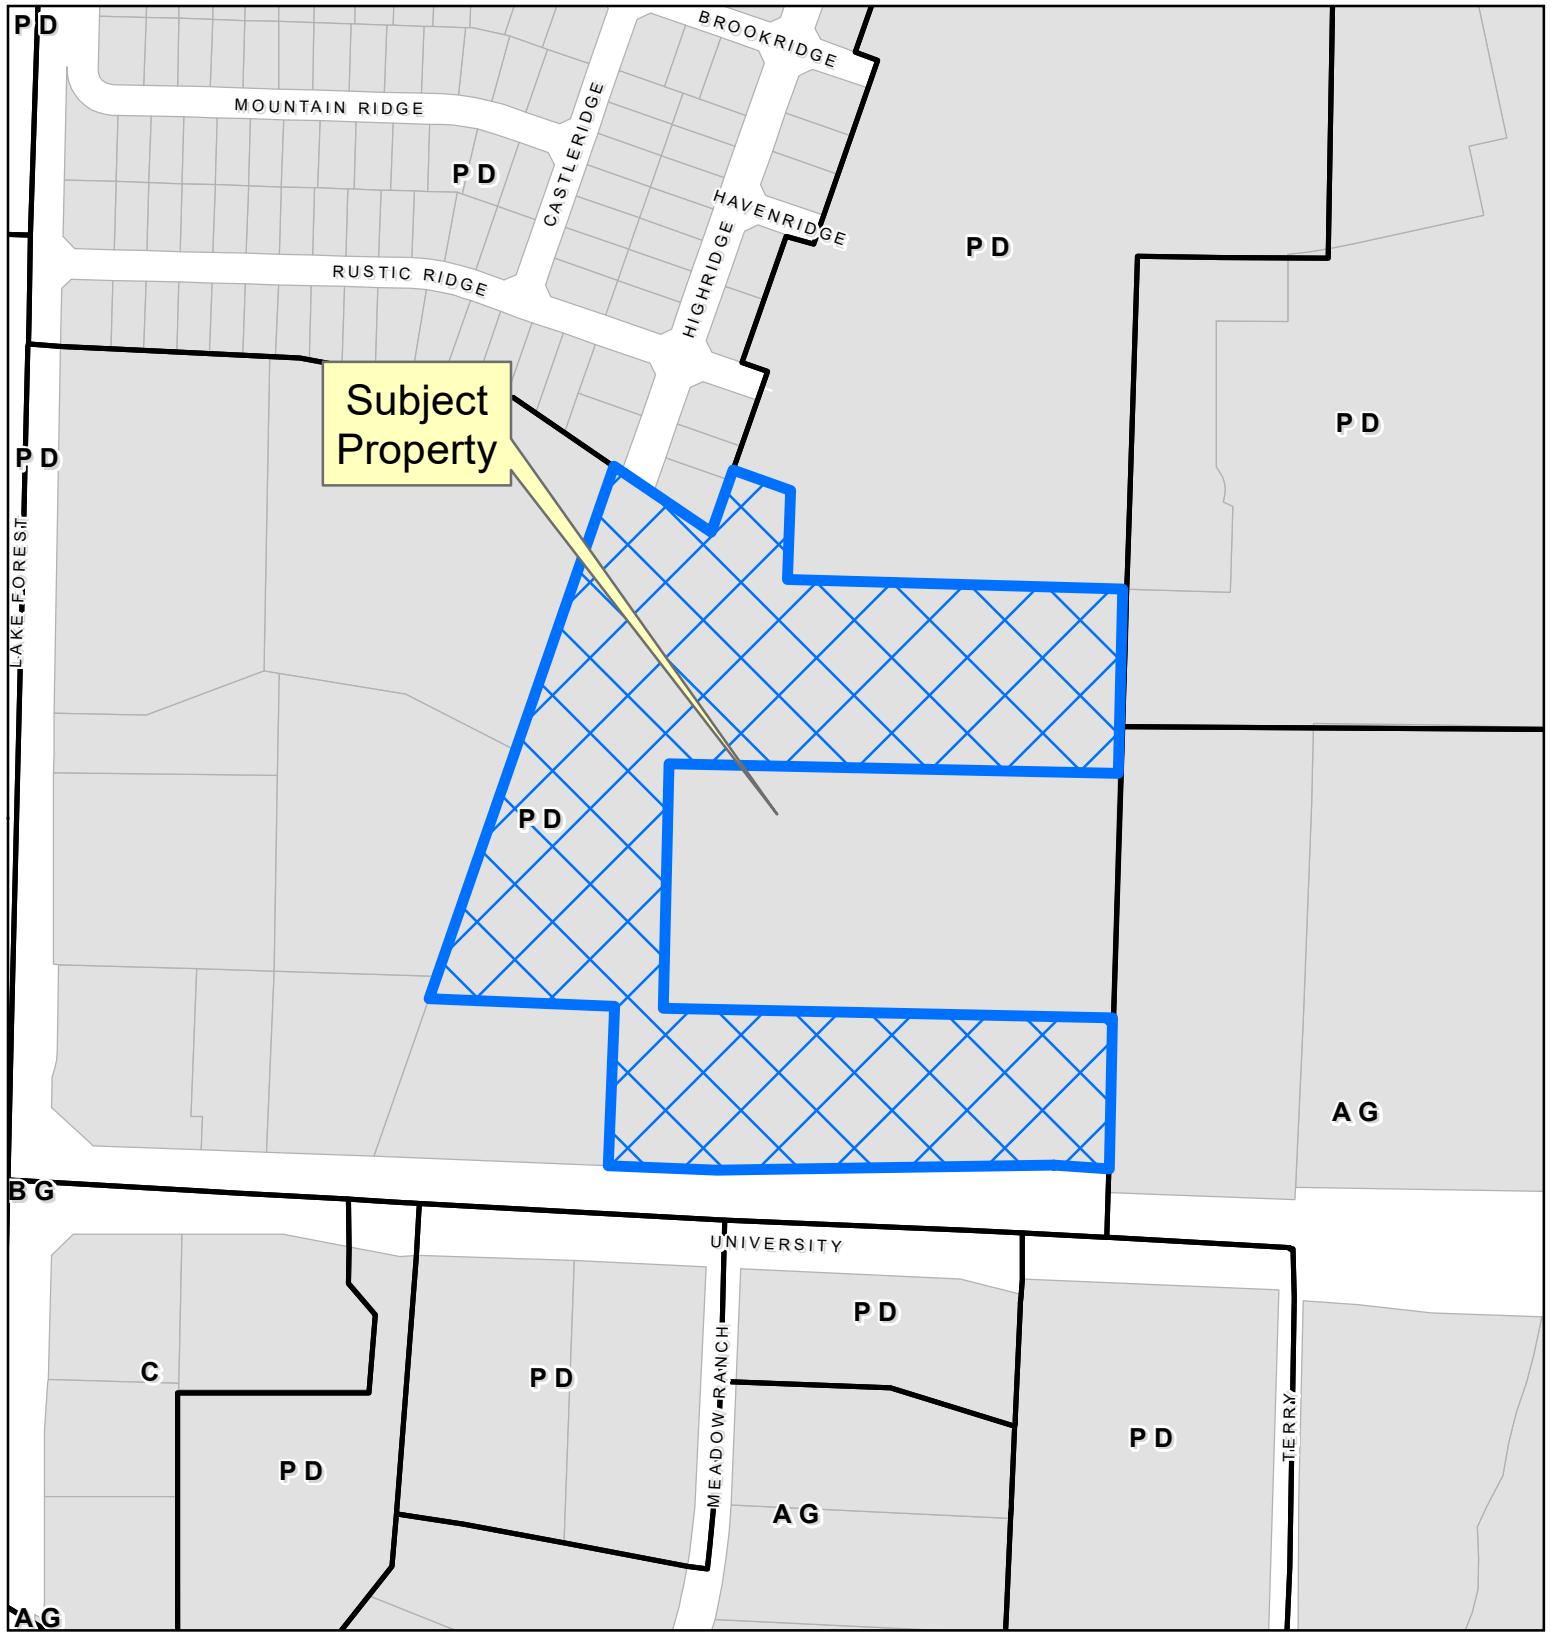

## Location Map

PLAT2021-0168

0 150 300 Feet

DISCLAIMER: This map and information contained in it were developed exclusively for use by the City of McKinney. Any use or reliance on this map by anyone else is at that party's risk and without liability to the City of McKinney, its officials or employees for any discrepancies, errors, or variances which may exist.

## Location Map

### PLAT2021-0168

DISCLAIMER: This map and information contained in it were developed exclusively for use by the City of McKinney. Any use or reliance on this map by anyone else is at that party's risk and without liability to the City of McKinney, its officials or employees for any discrepancies, errors, or variances which may exist.