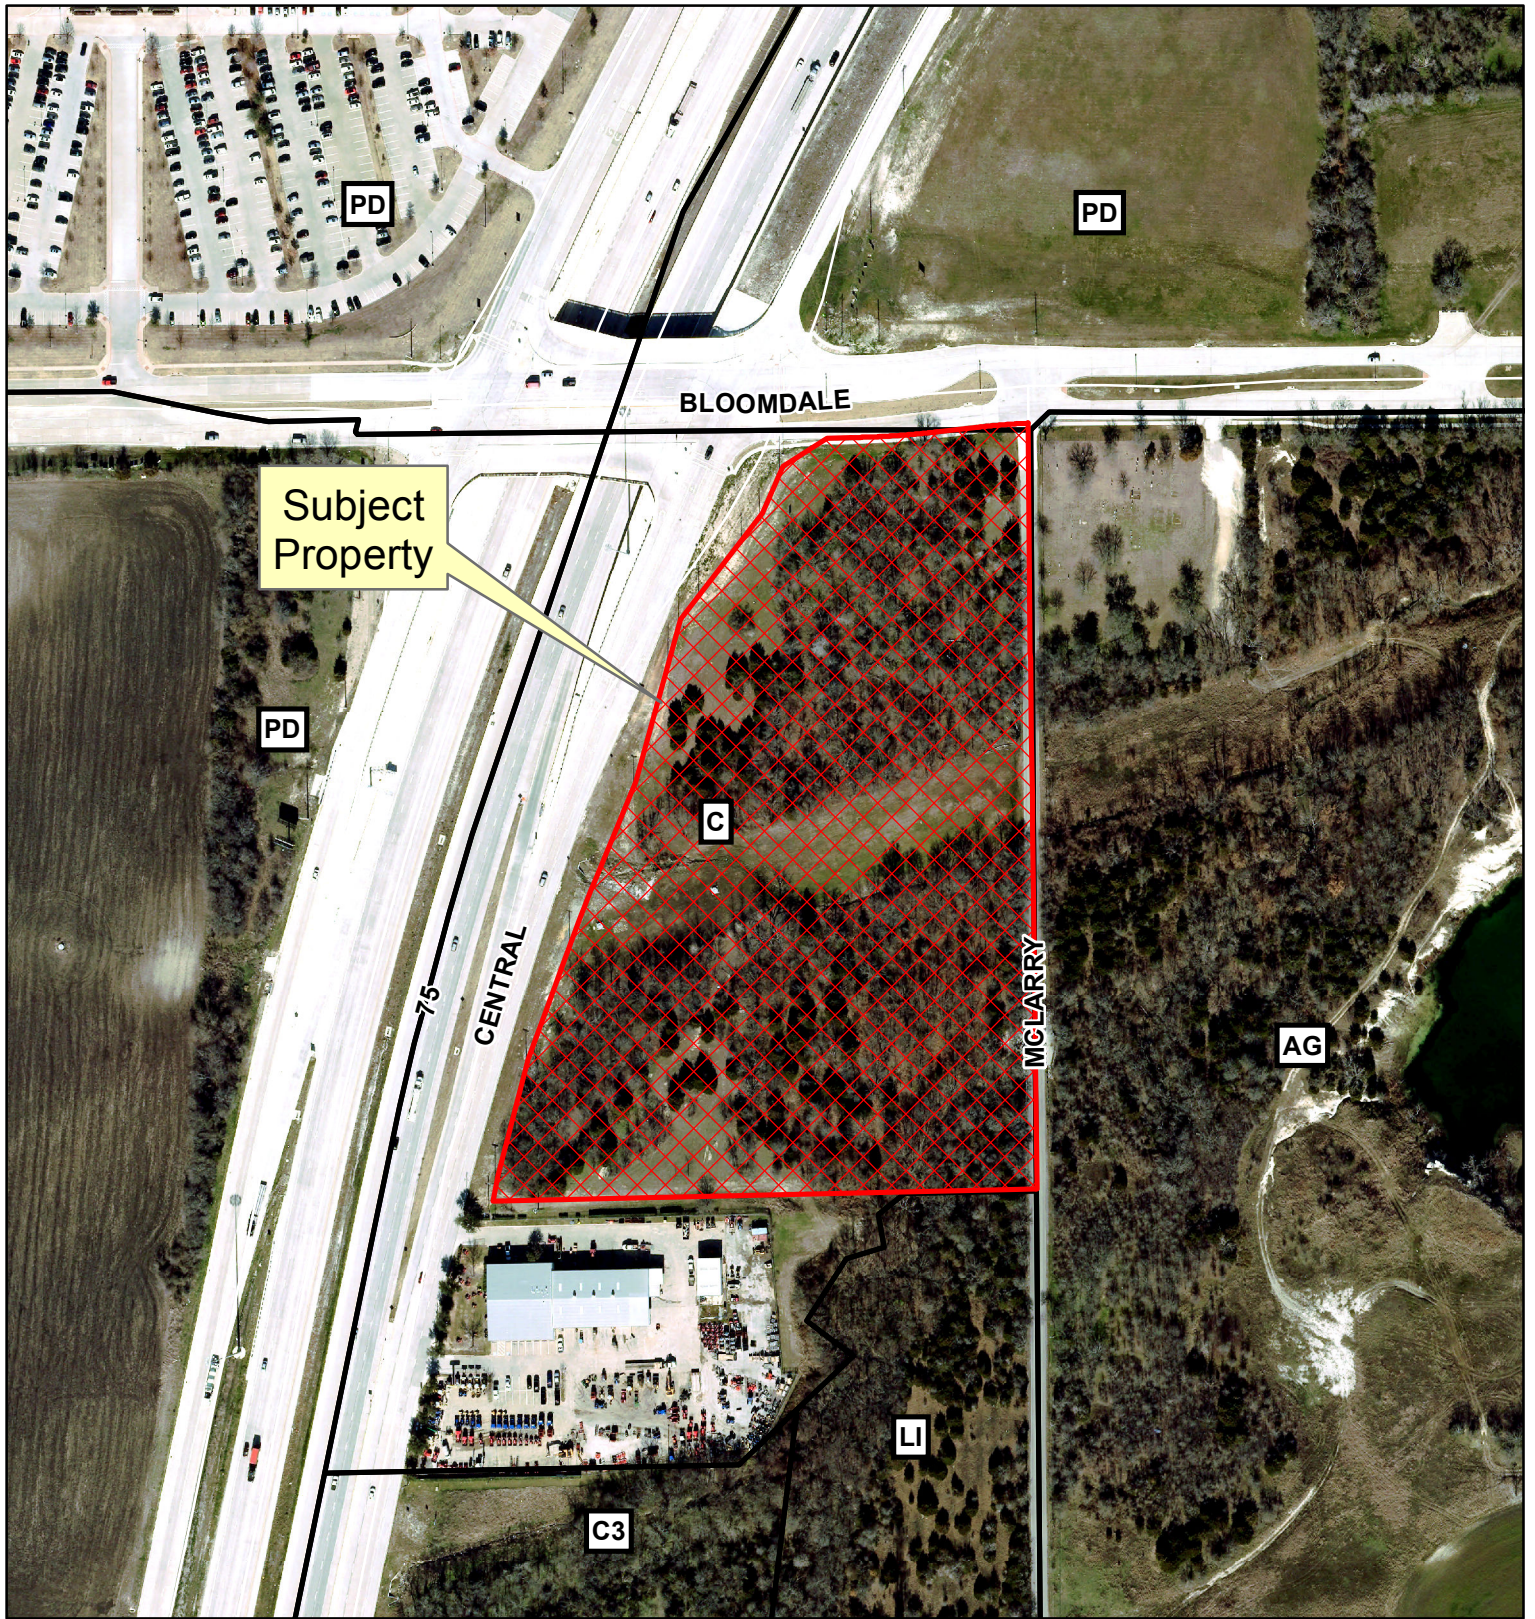

Location Map

Case: 17-274CVP

--- 200' Buffer

Vicinity Map

DISCLAIMER: This map and information contained in it were developed exclusively for use by the City of McKinney. Any use or reliance on this map by anyone else is at that party's risk and without liability to the City of McKinney, its officials or employees for any discrepancies, errors, or variances which may exist.

Location Map

Case: 17-274CVP

--- 200' Buffer

DISCLAIMER: This map and information contained in it were developed exclusively for use by the City of McKinney. Any use or reliance on this map by anyone else is at that party's risk and without liability to the City of McKinney, its officials or employees for any discrepancies, errors, or variances which may exist.