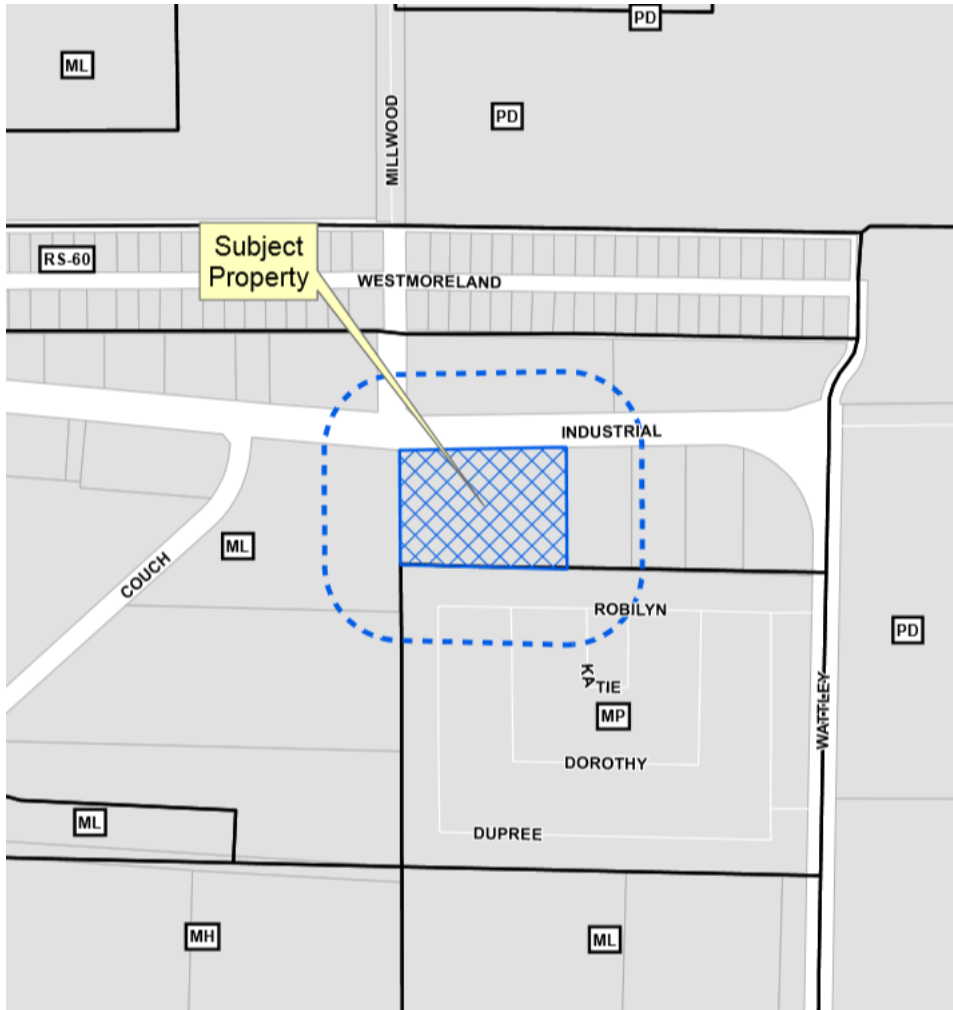

# Texas Tomes Star

20-0001SUP

# Location Map

# Aerial Exhibit

Looking East