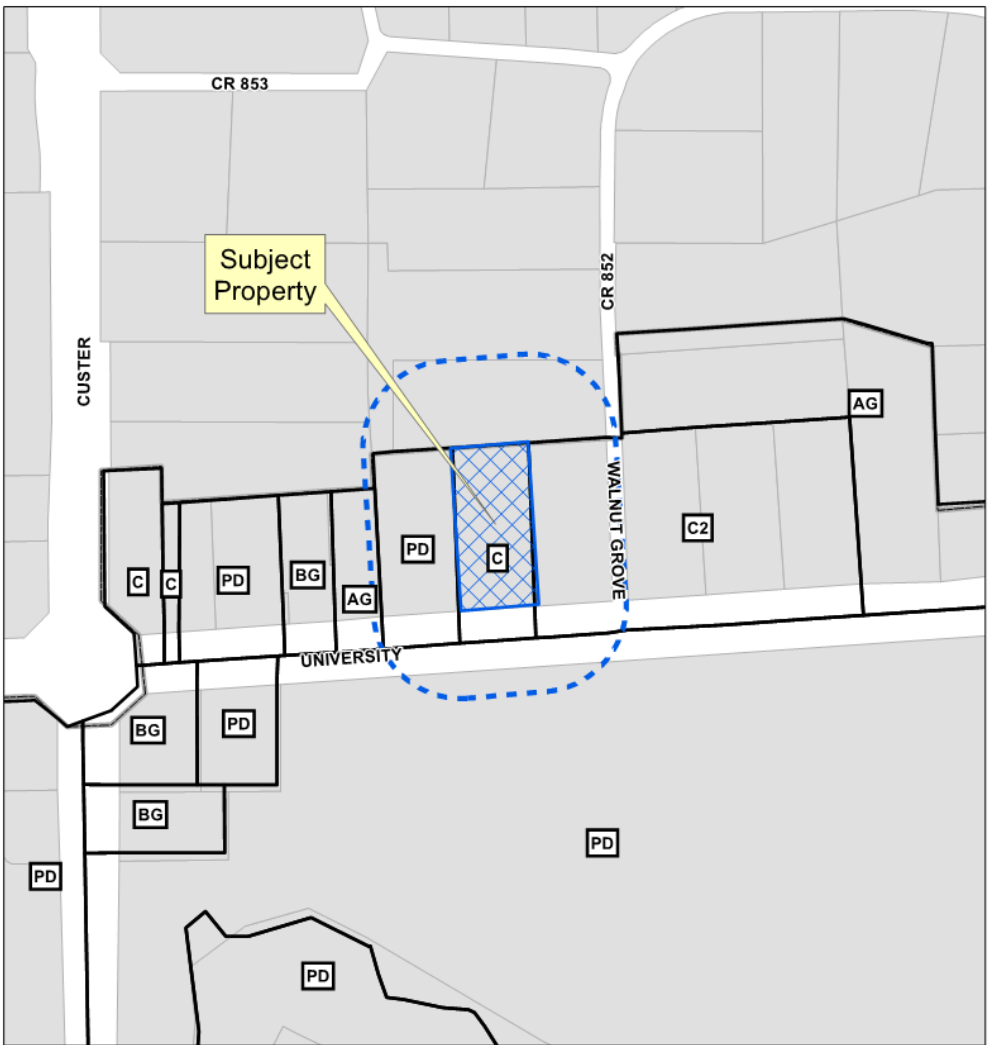

Shops at Walnut Grove Rezone

19-0032Z

Location Map

Aerial Exhibit

Surrounding Area

Looking South

Looking North

Proposed Zoning Exhibit