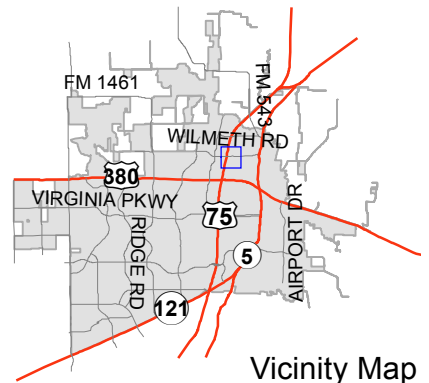

## Notification Map

Case: 13-015Z

--- 200' Notification Buffer

Vicinity Map

## Notification Map

Case: 13-015Z

--- 200' Notification Buffer