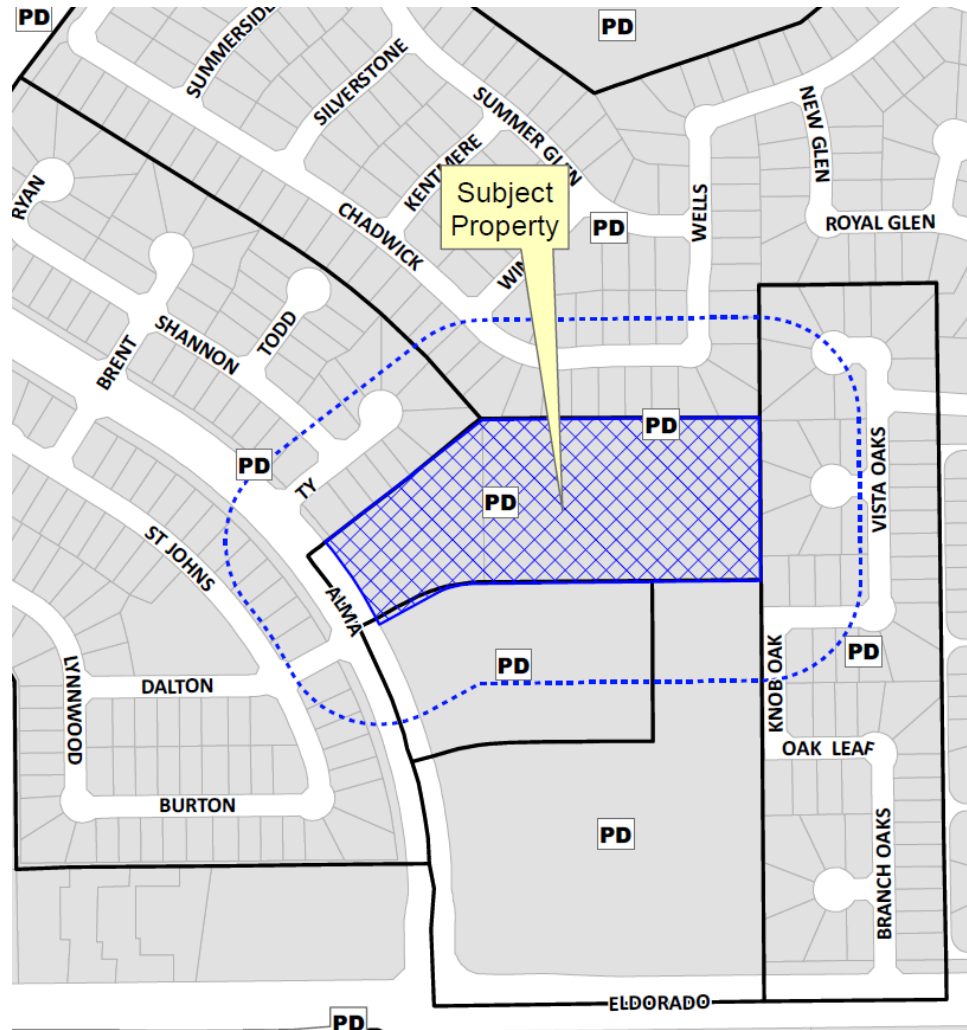

Parcel 905 Addition
Minor Replat
14-276MRP

- MONEY MAGAZINE 2014 -

Location Map

Aerial Exhibit

Proposed Minor Replat