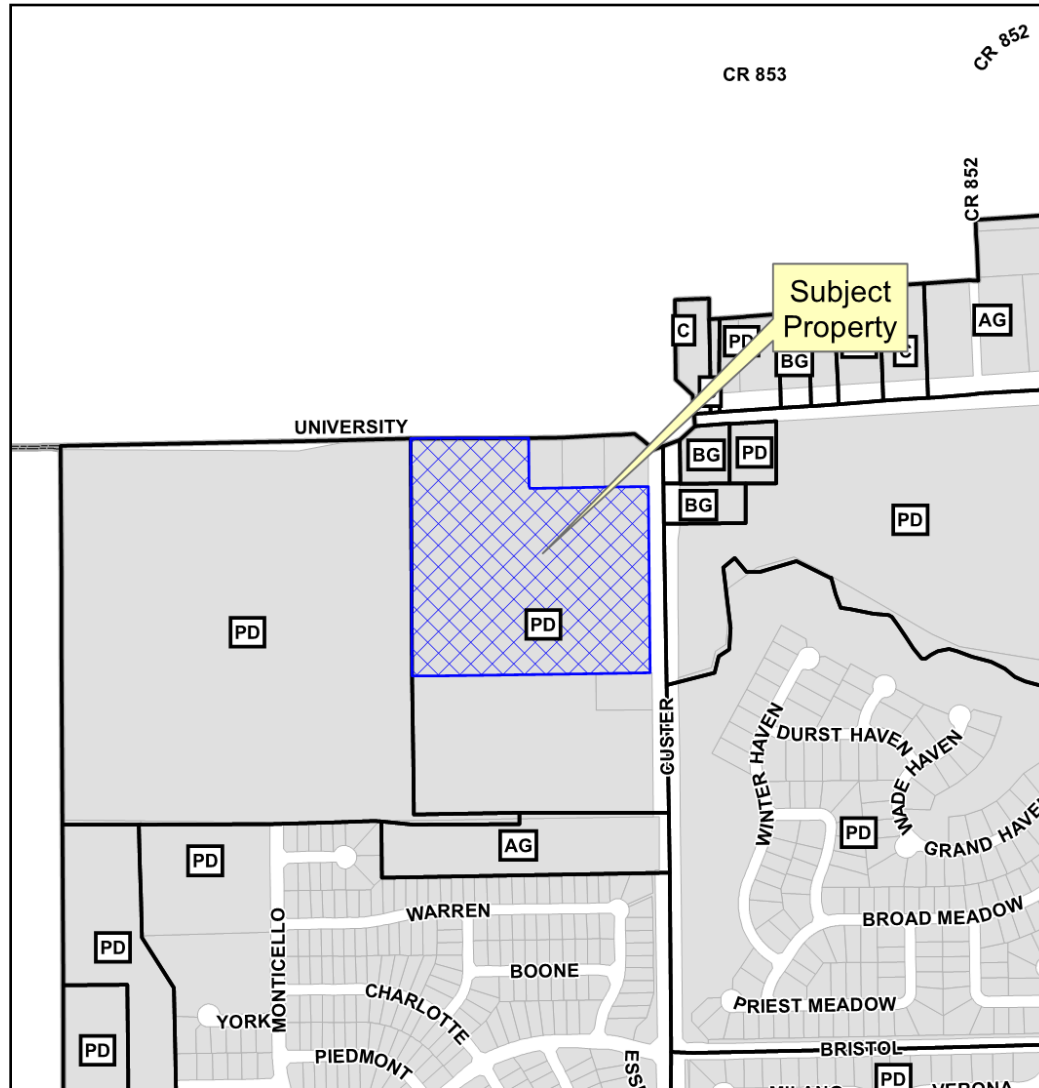

Custer Wal-Mart Addition
Minor Replat
15-277MRP

Location Map

Aerial Exhibit

Proposed Minor Replat