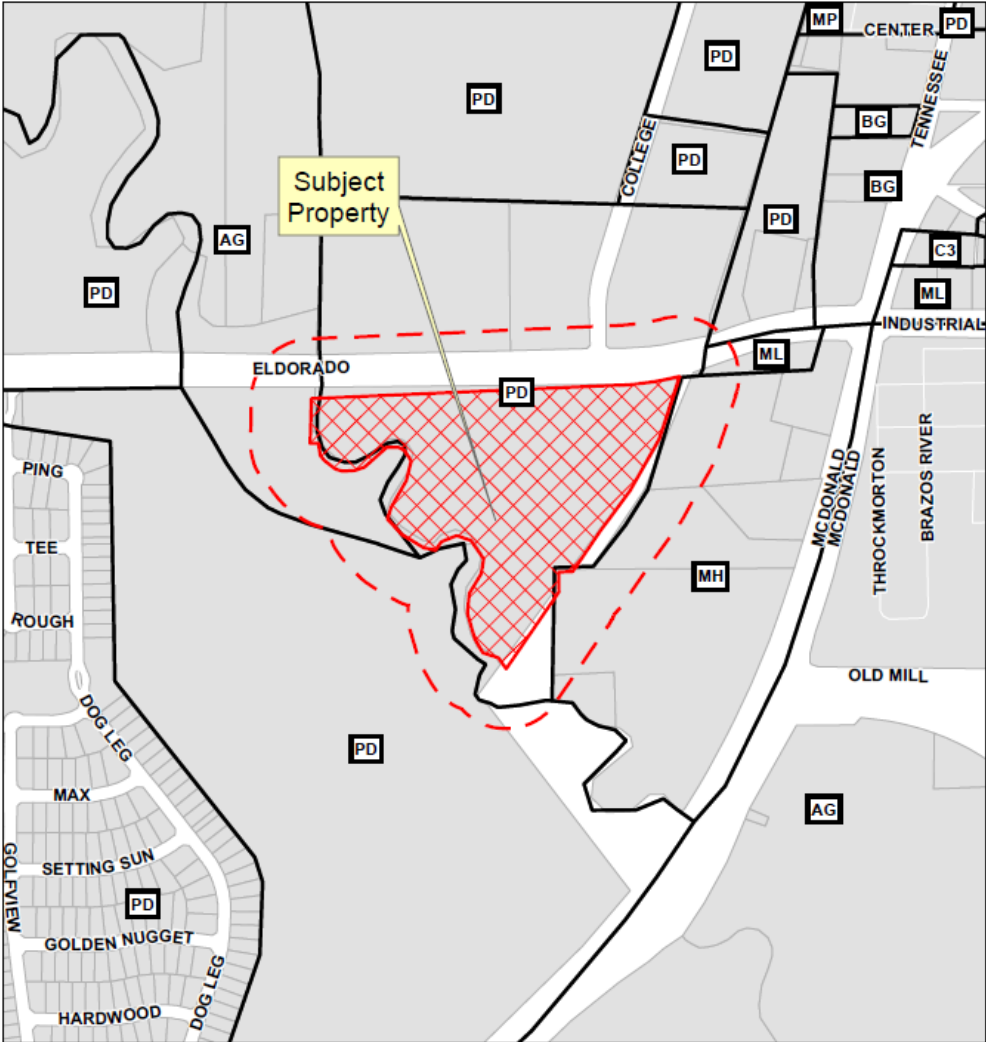

Eldorado Parkway Rezoning

17-0002Z

Location Map

Aerial Exhibit

Concept Plan