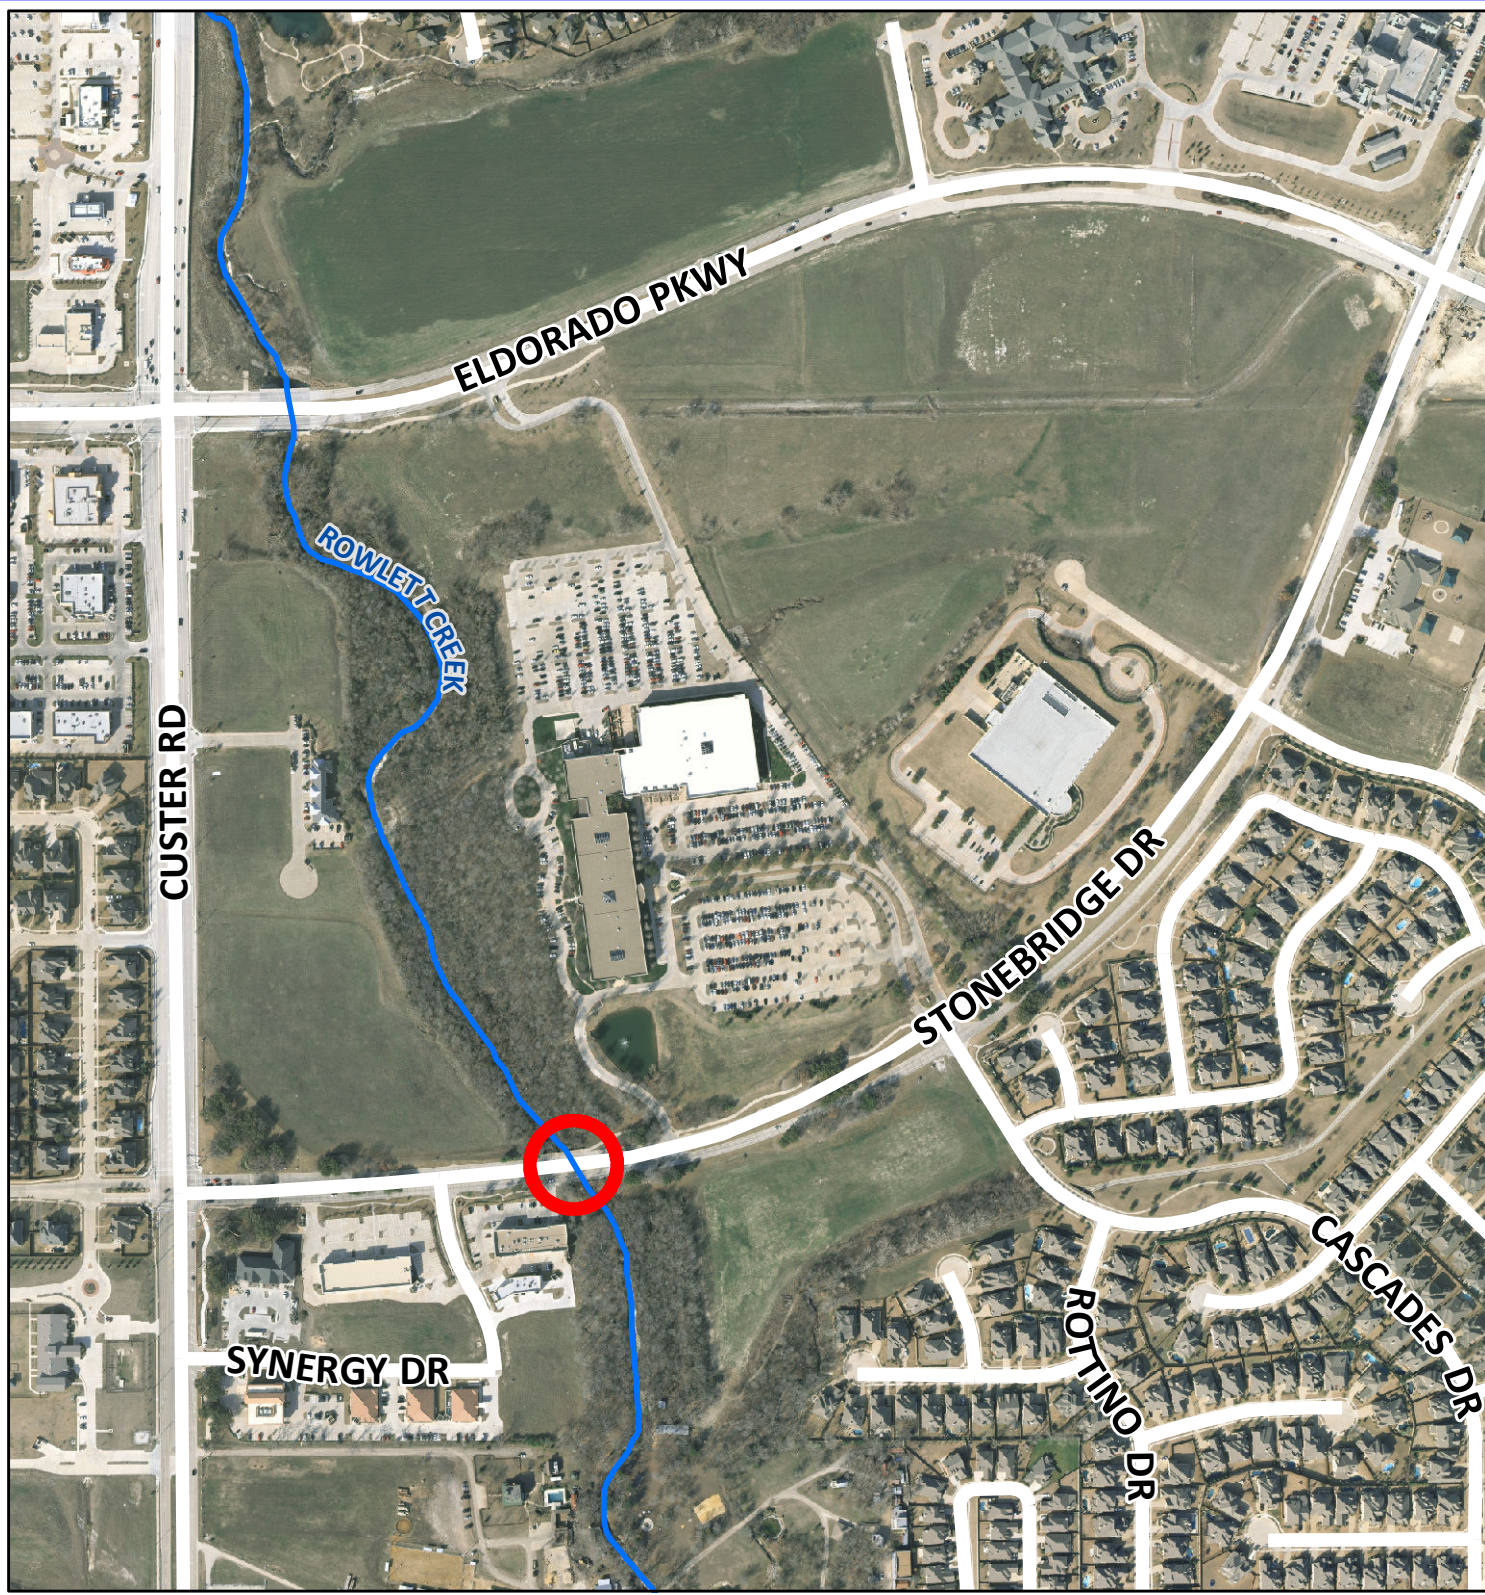

Path: Y:\GIS\Work\Green\Engineering\Council Agenda Items\Stonebridge Dr Bridge Rowlett Creek\Stonebridge Bridge.mxd

# Stonebridge Drive Bridge Over Rowlett Creek

DISCLAIMER: This map and information contained in it were developed exclusively for use by the City of McKinney. Any use or reliance on this map by anyone else is at that party's risk and without liability to the City of McKinney, its officials or employees for any discrepancies, errors, or variances which may exist.