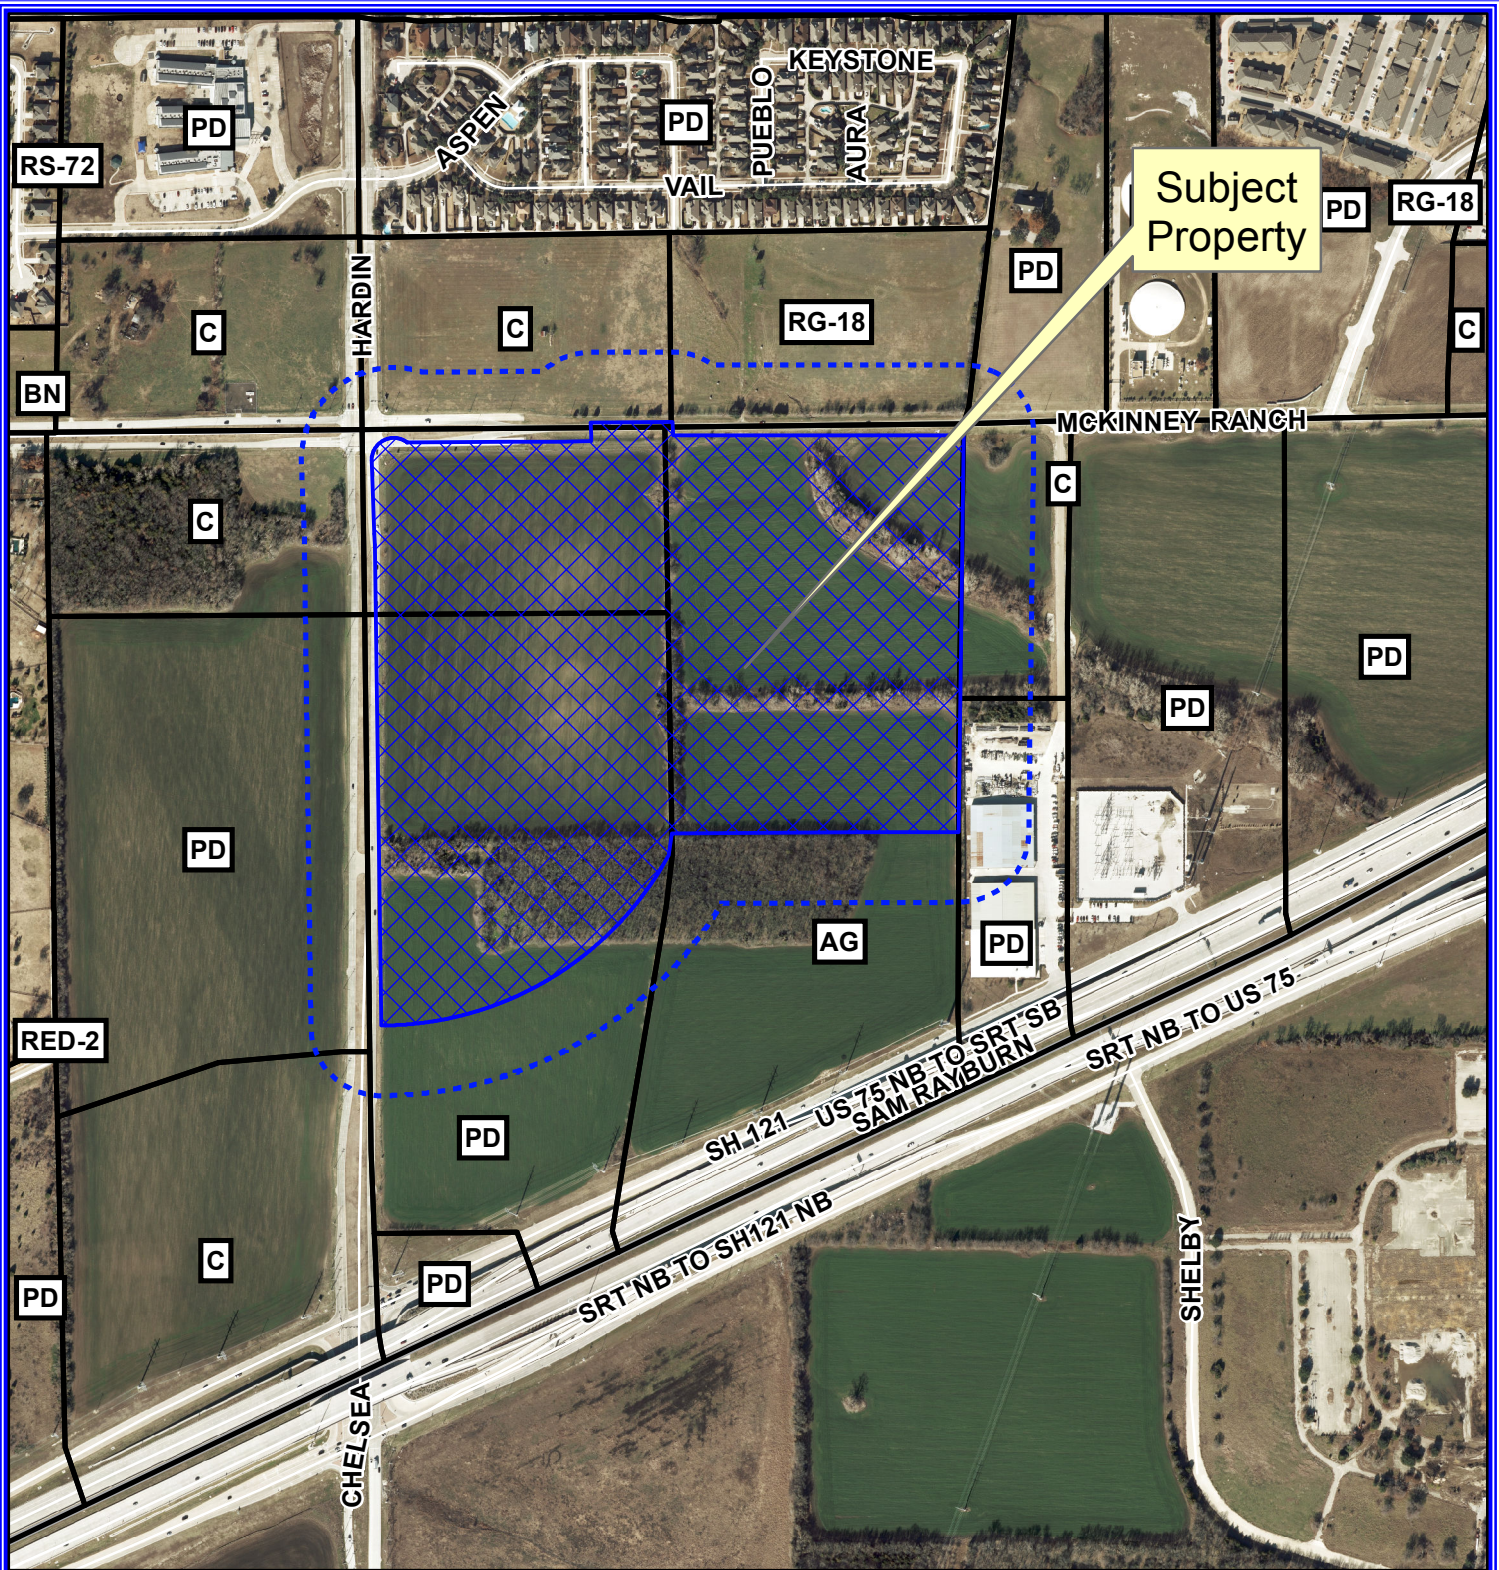

## Notification Map

Case: 16-018Z

--- 200' Buffer

## Notification Map

Case: 16-018Z

--- 200' Buffer

Vicinity Map

DISCLAIMER: This map and information contained in it were developed exclusively for use by the City of McKinney. Any use or reliance on this map by anyone else is at that party's risk and without liability to the City of McKinney, its officials or employees for any discrepancies, errors, or variances which may exist.