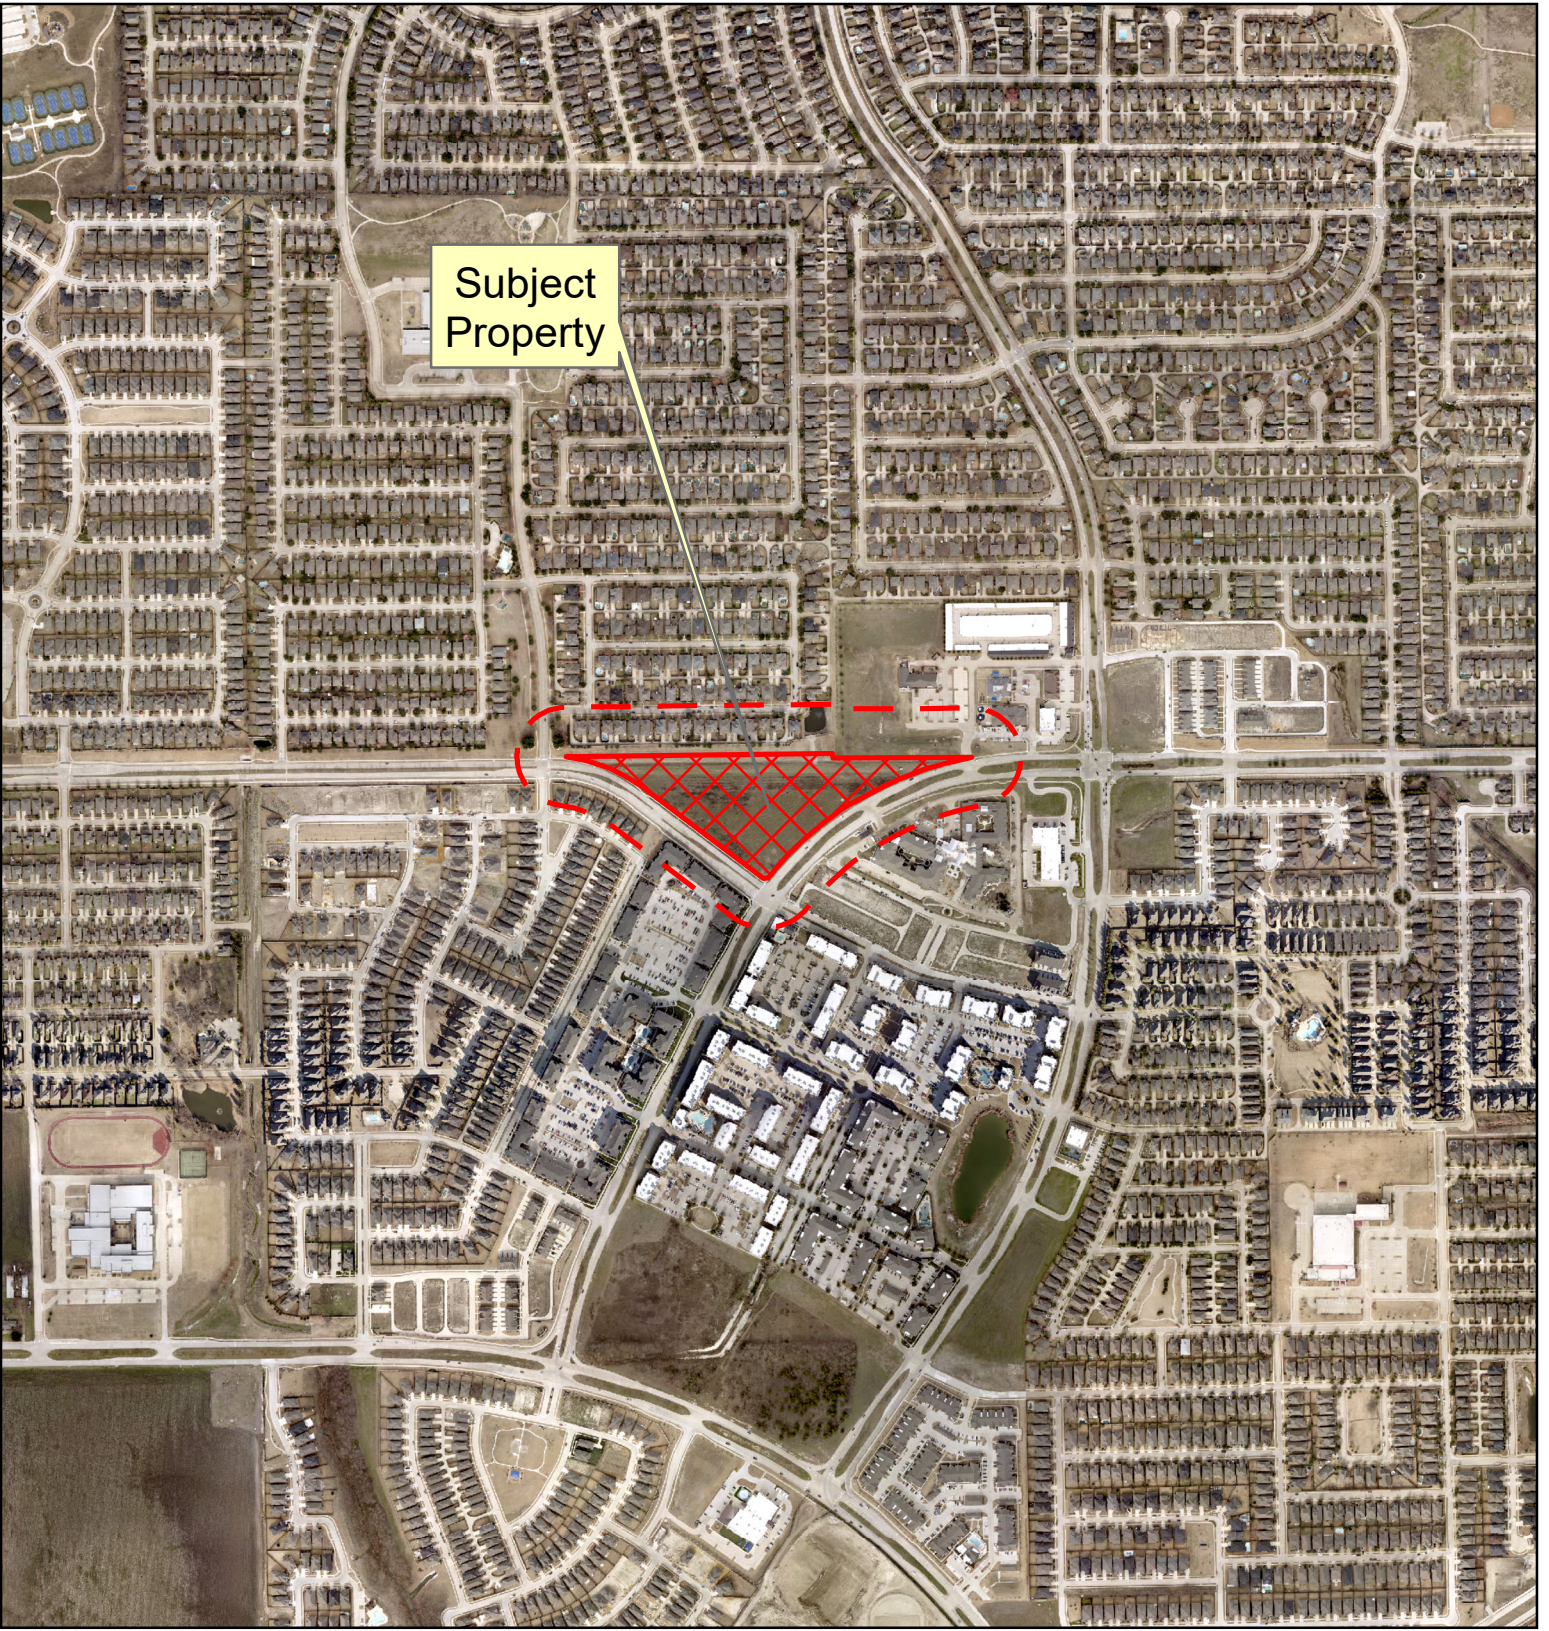

Subject Property