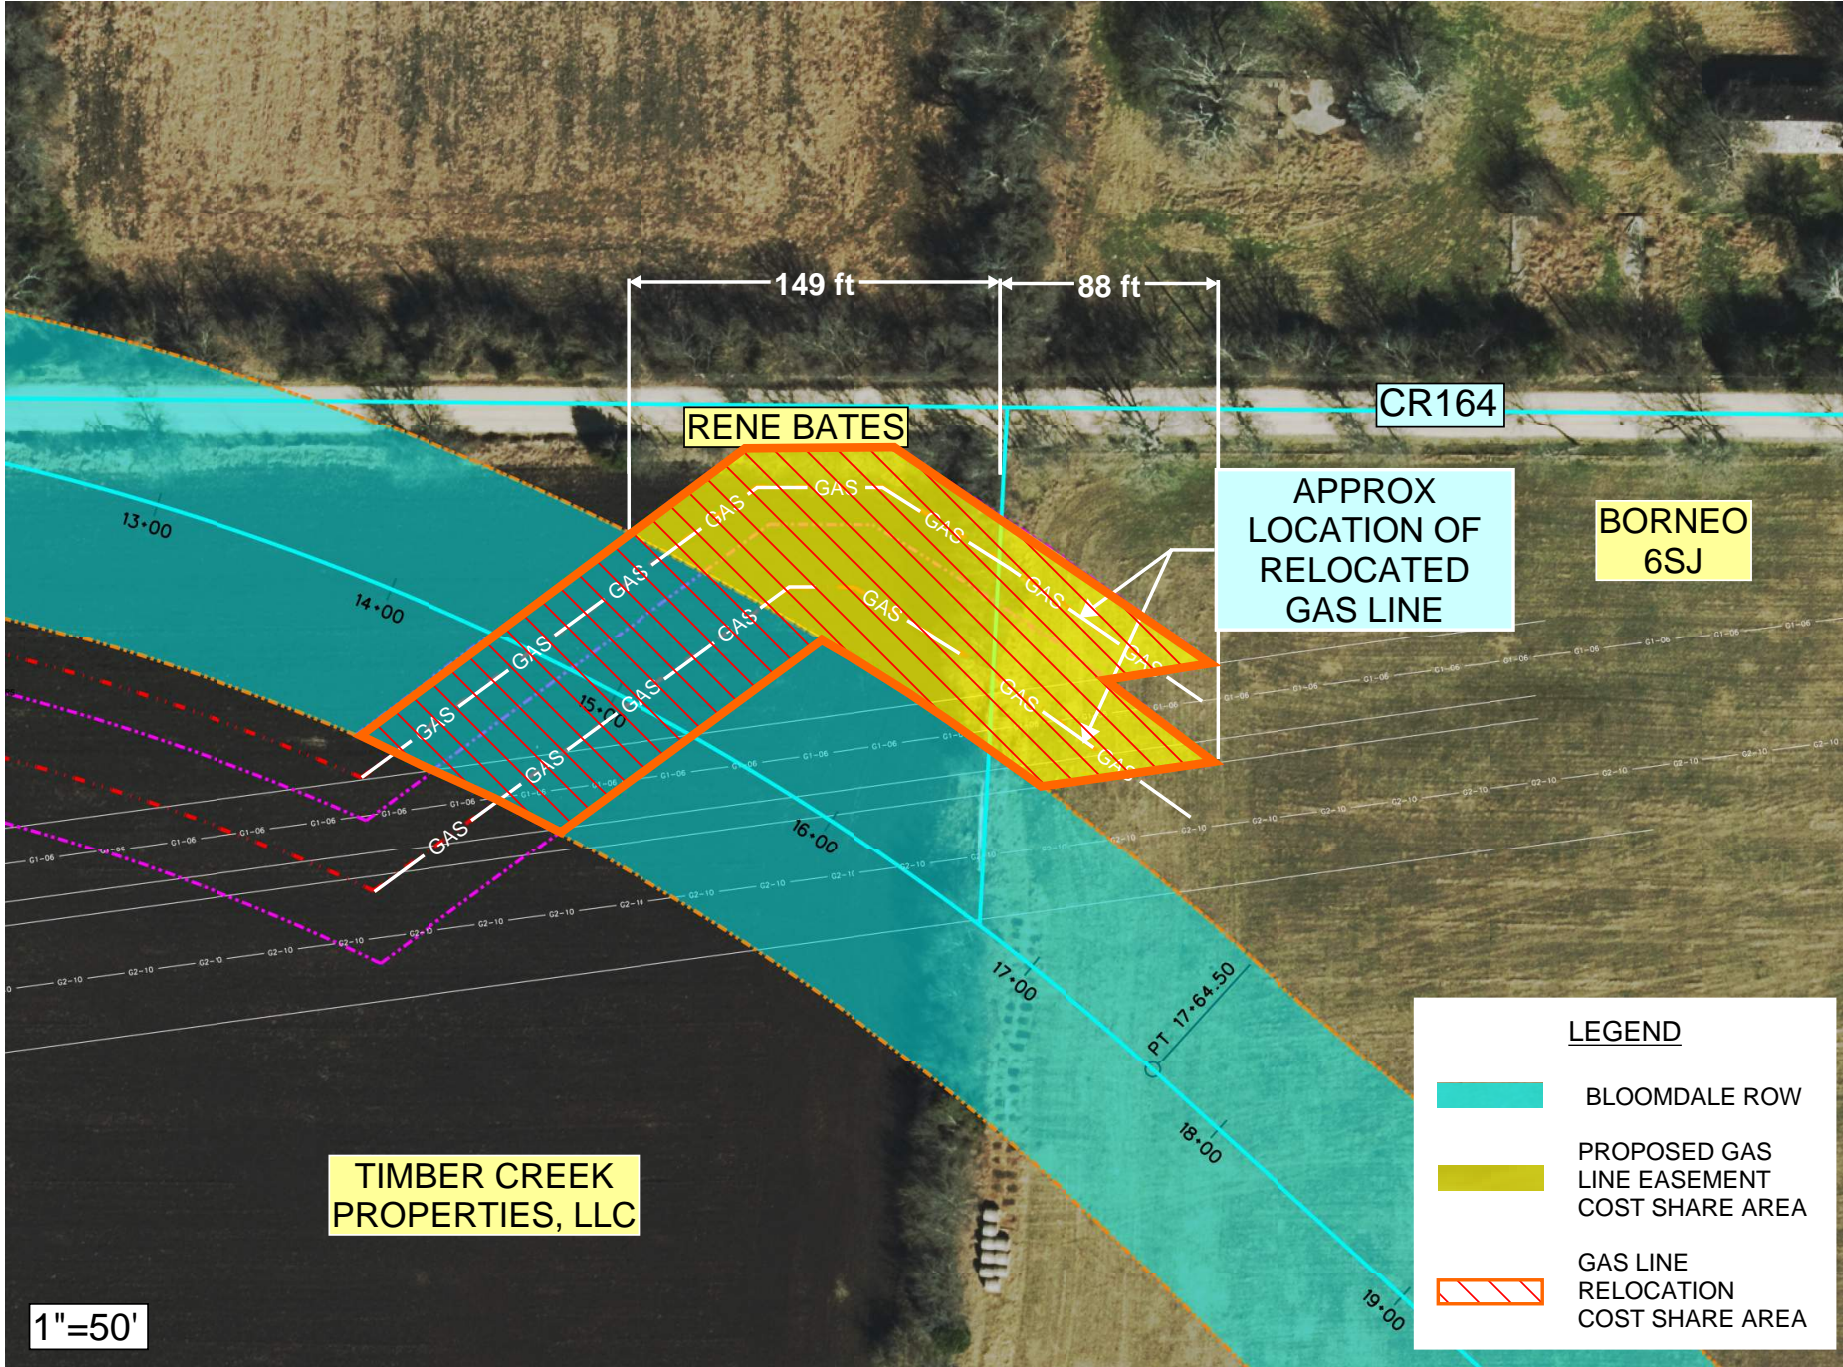

**ST 4227 Bloomdale Rd Extension
(Hardin to Community)
Location Map**

LEGEND	
	BLOOMDALE ROW
	PROPOSED GAS LINE EASEMENT COST SHARE AREA
	GAS LINE RELOCATION COST SHARE AREA