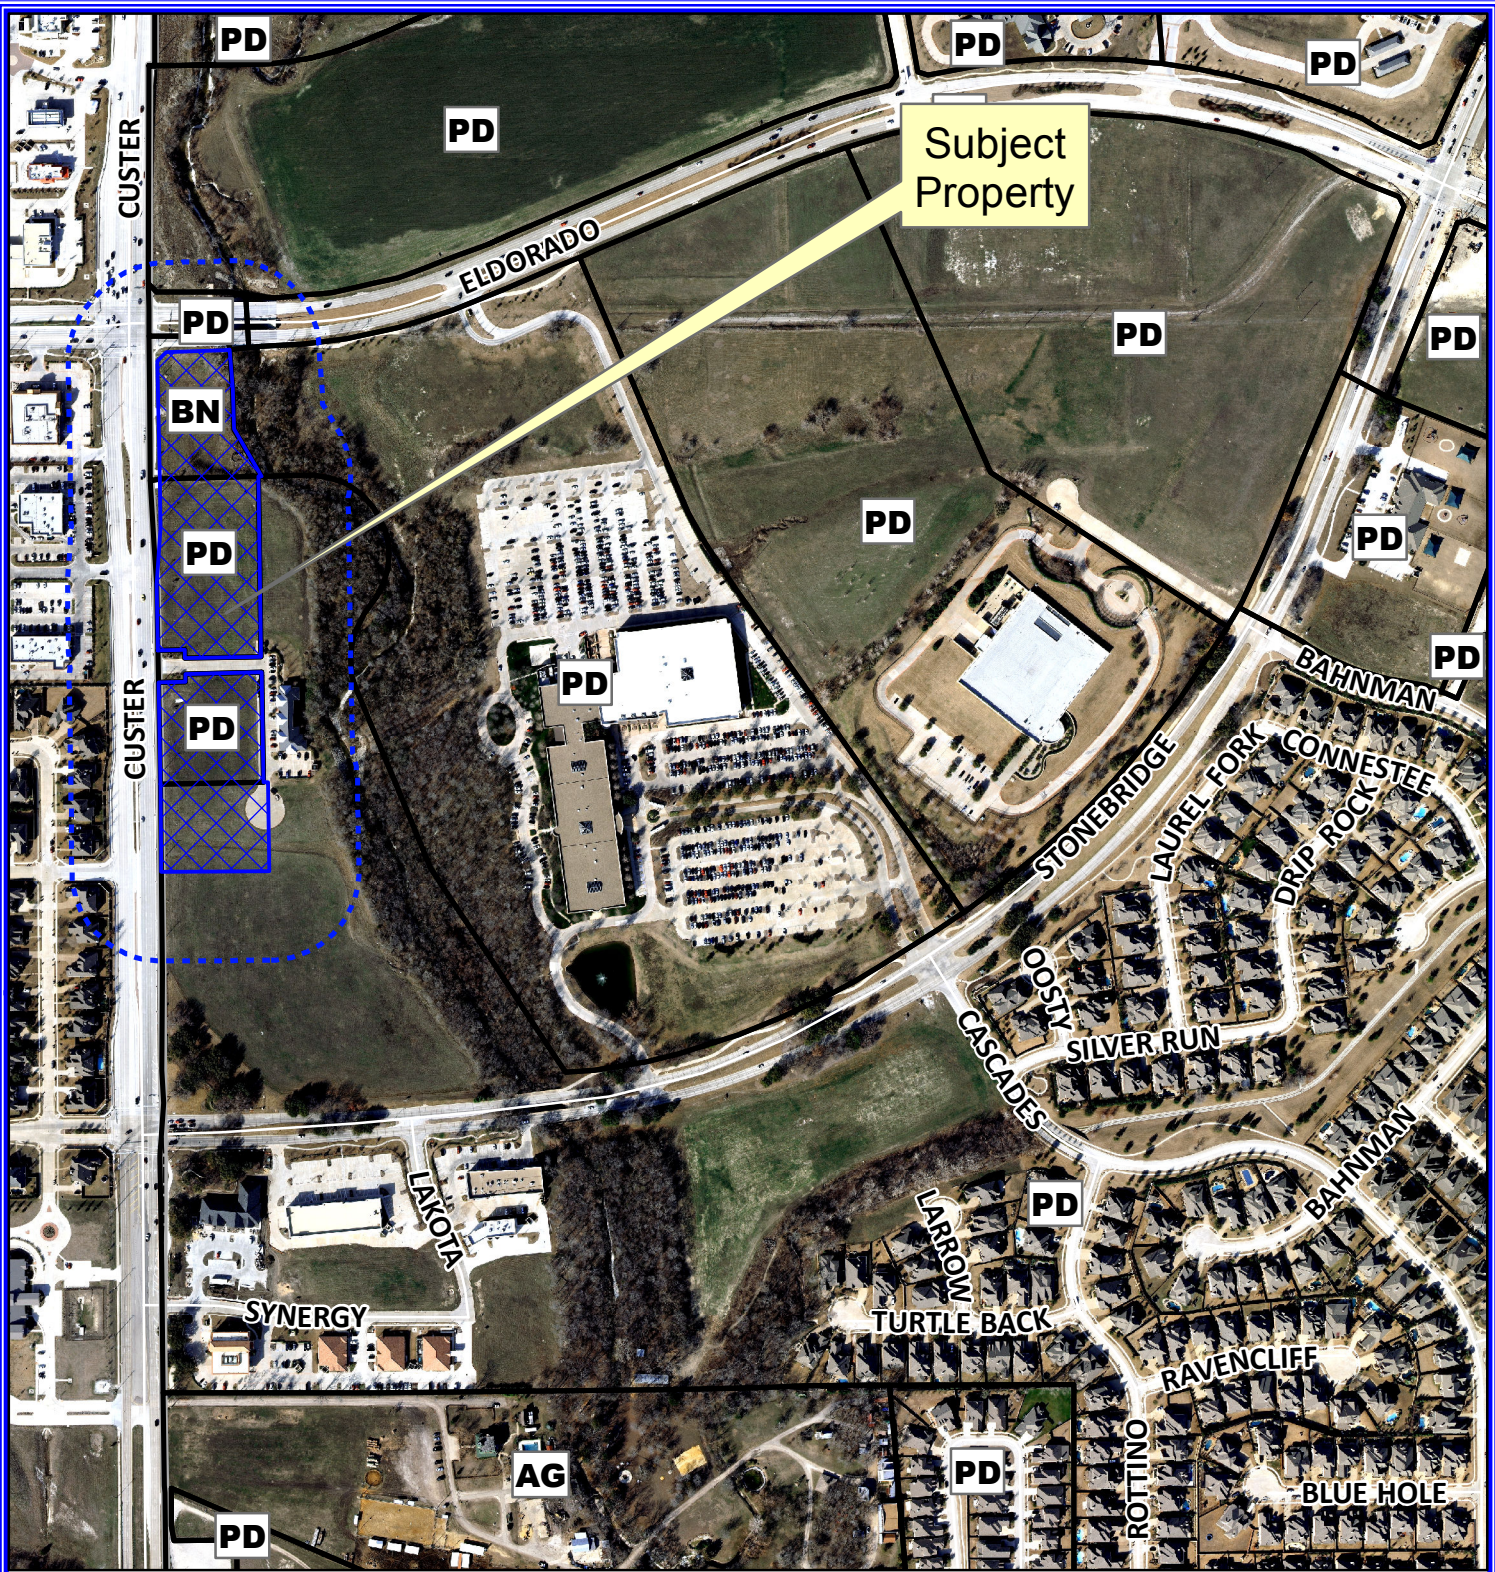

Notification Map

Case: 15-111Z

--- 200' Buffer

Vicinity Map

Notification Map

Case: 15-111Z

--- 200' Buffer