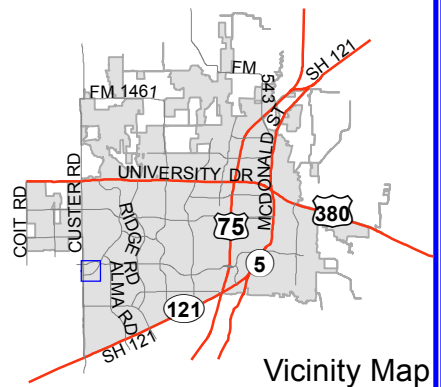

Notification Map

Case: 15-111Z

--- 200' Buffer

Vicinity Map

Notification Map

Case: 15-111Z

--- 200' Buffer