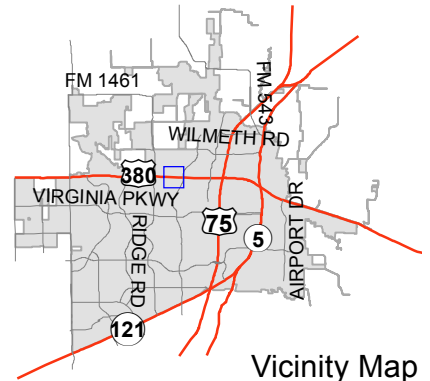

# Notification Map

Case: 12-188Z

--- 200' Notification Buffer

## Notification Map

Case: 12-188Z

--- 200' Notification Buffer

Vicinity Map