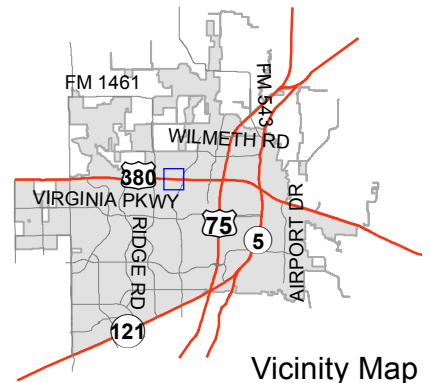

# Notification Map

Case: 12-188Z

--- 200' Notification Buffer

## Notification Map

Case: 12-188Z

--- 200' Notification Buffer

Vicinity Map