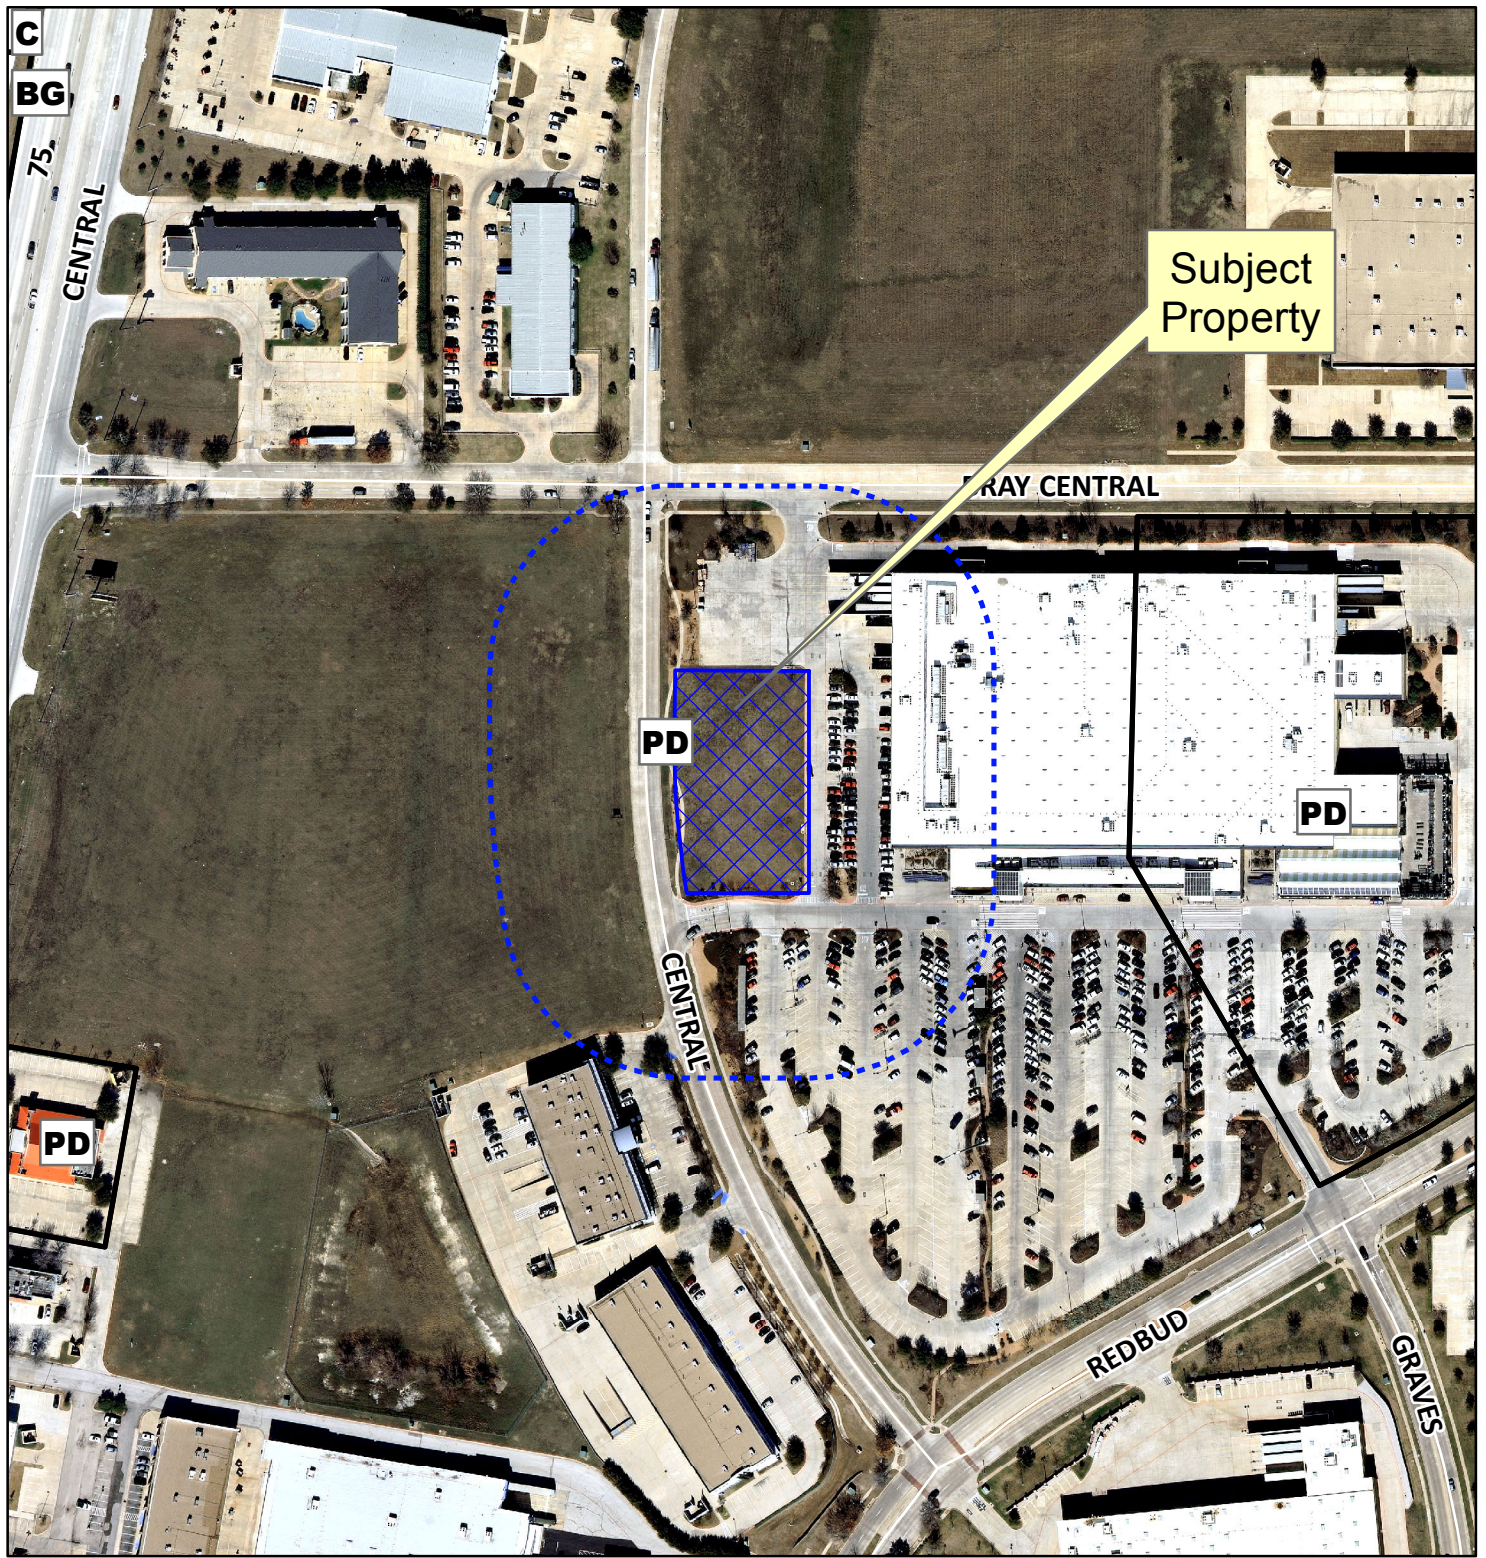

Notification Map

Case: 14-284SP

--- 200' Buffer

Subject Property

PD

PD

PD

0 140 280 Feet

Notification Map

Case: 14-284SP

--- 200' Buffer

Vicinity Map