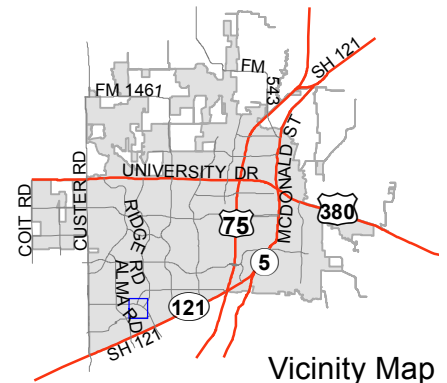

## Notification Map

Case: 14-129Z

--- 200' Notification Buffer

Vicinity Map

# Notification Map

Case: 14-129Z

--- 200' Notification Buffer