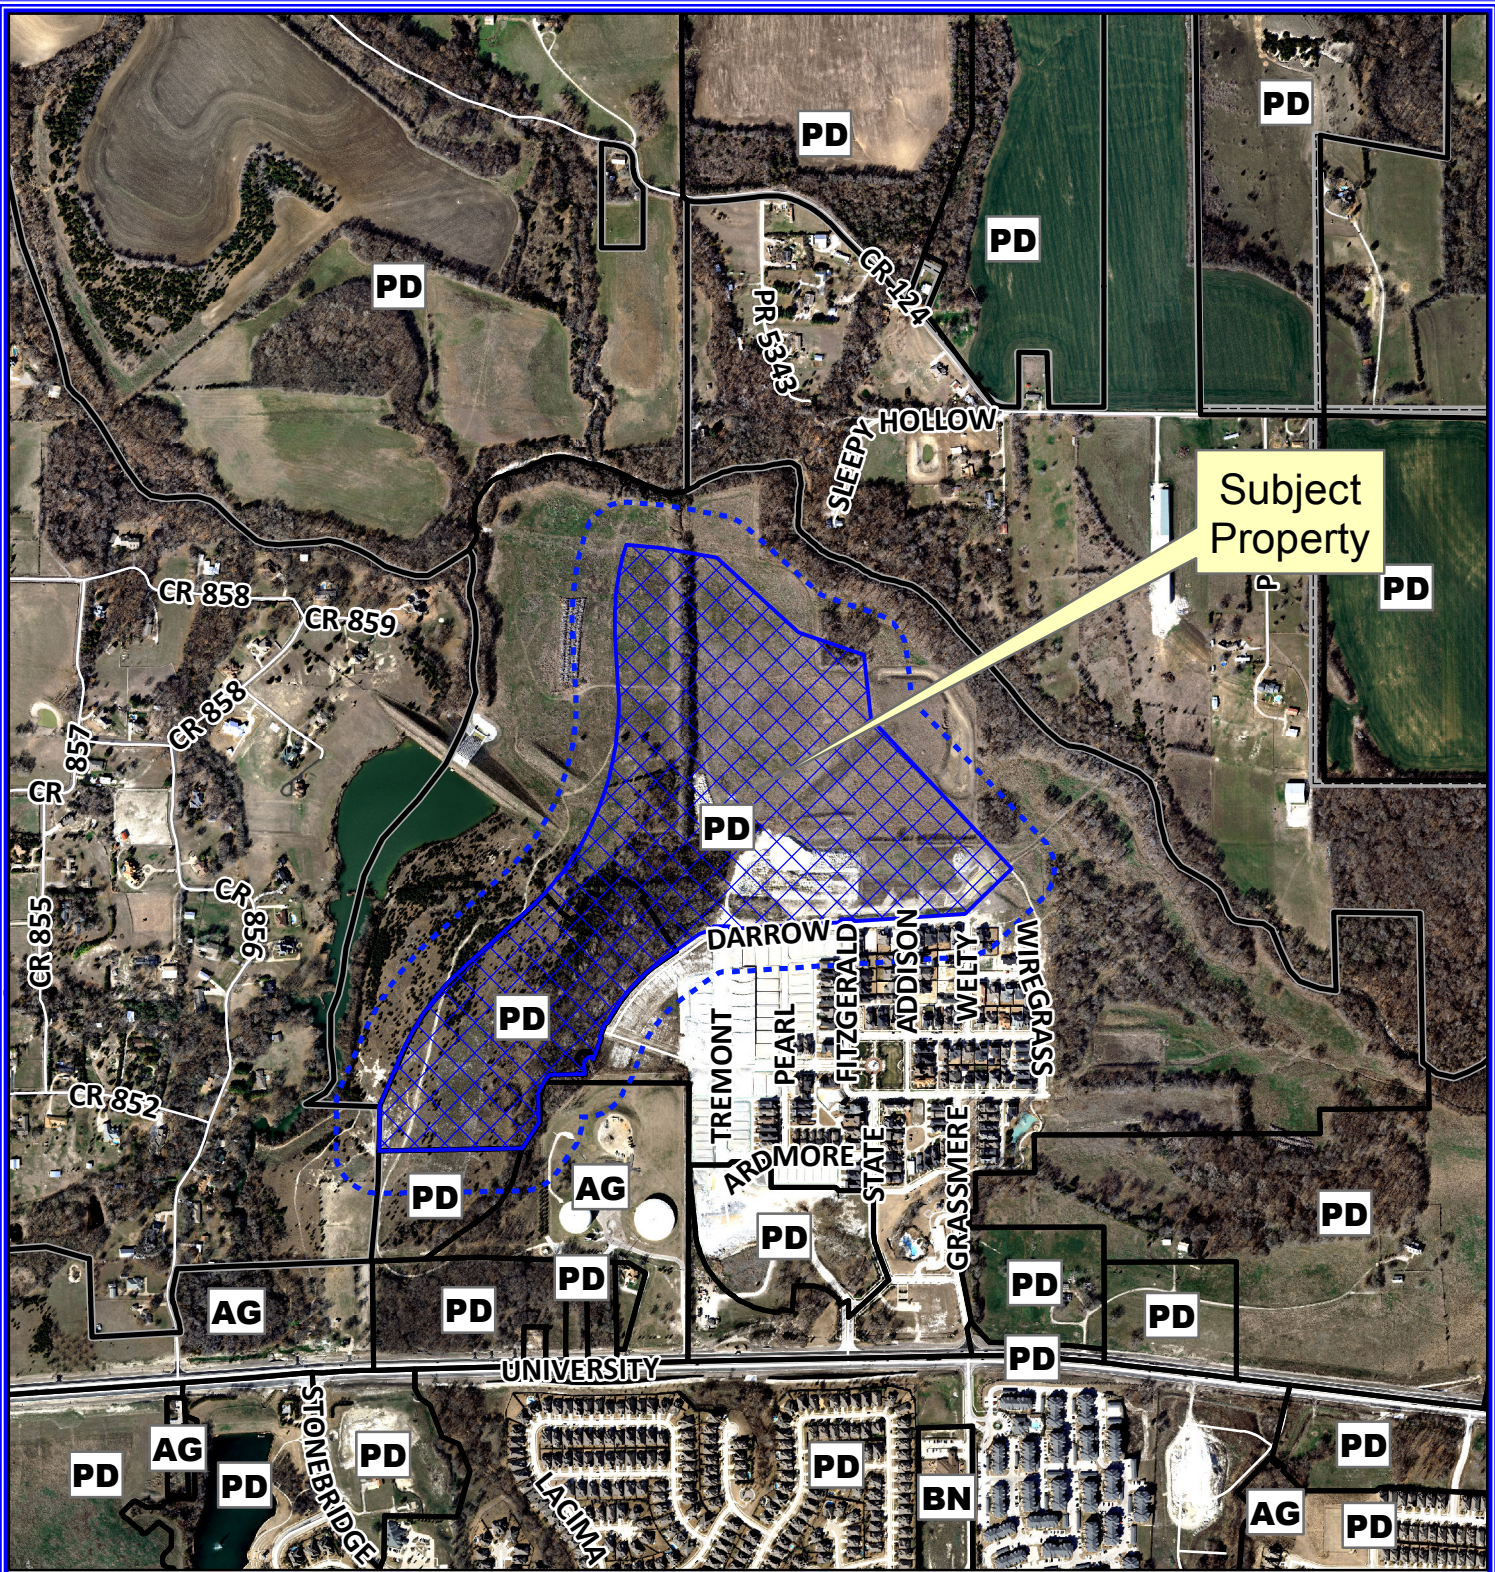

## Notification Map

Case: 15-060Z

--- 200' Buffer

0 600 1,200  
Feet

## Notification Map

Case: 15-060Z

--- 200' Buffer