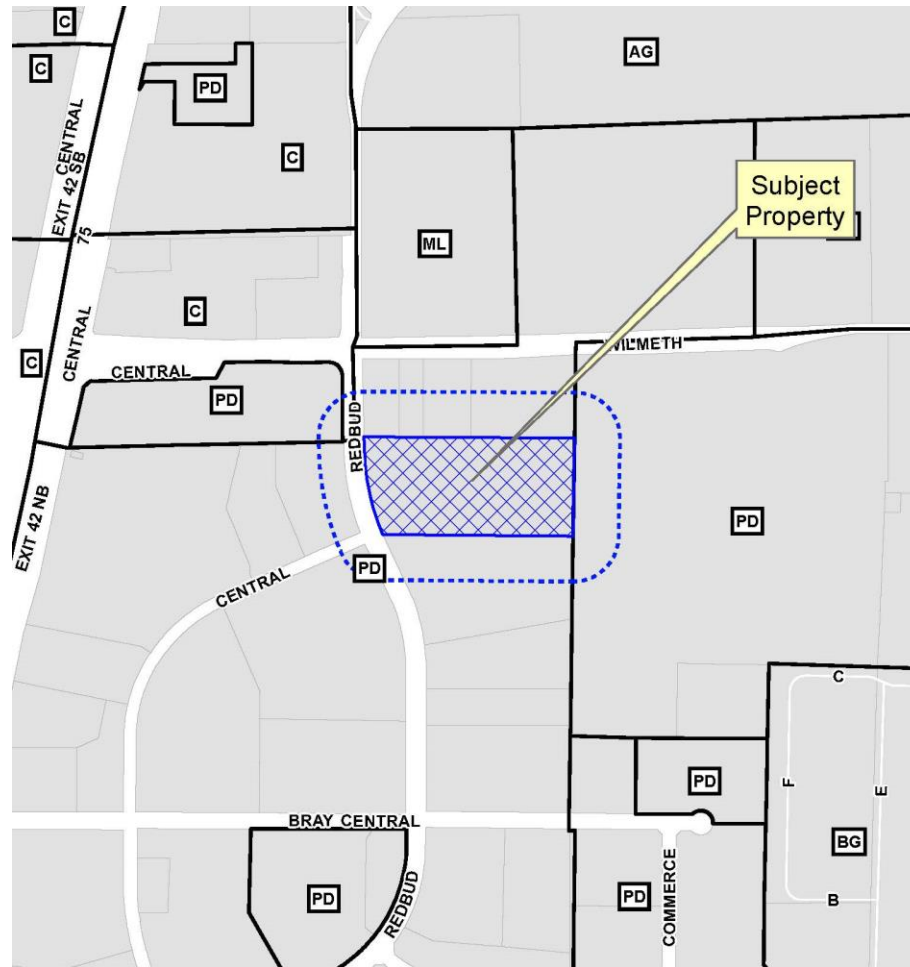

Blount Fine Foods
Site Plan
16-080SP

Location Map

Aerial Exhibit

Proposed Site Plan