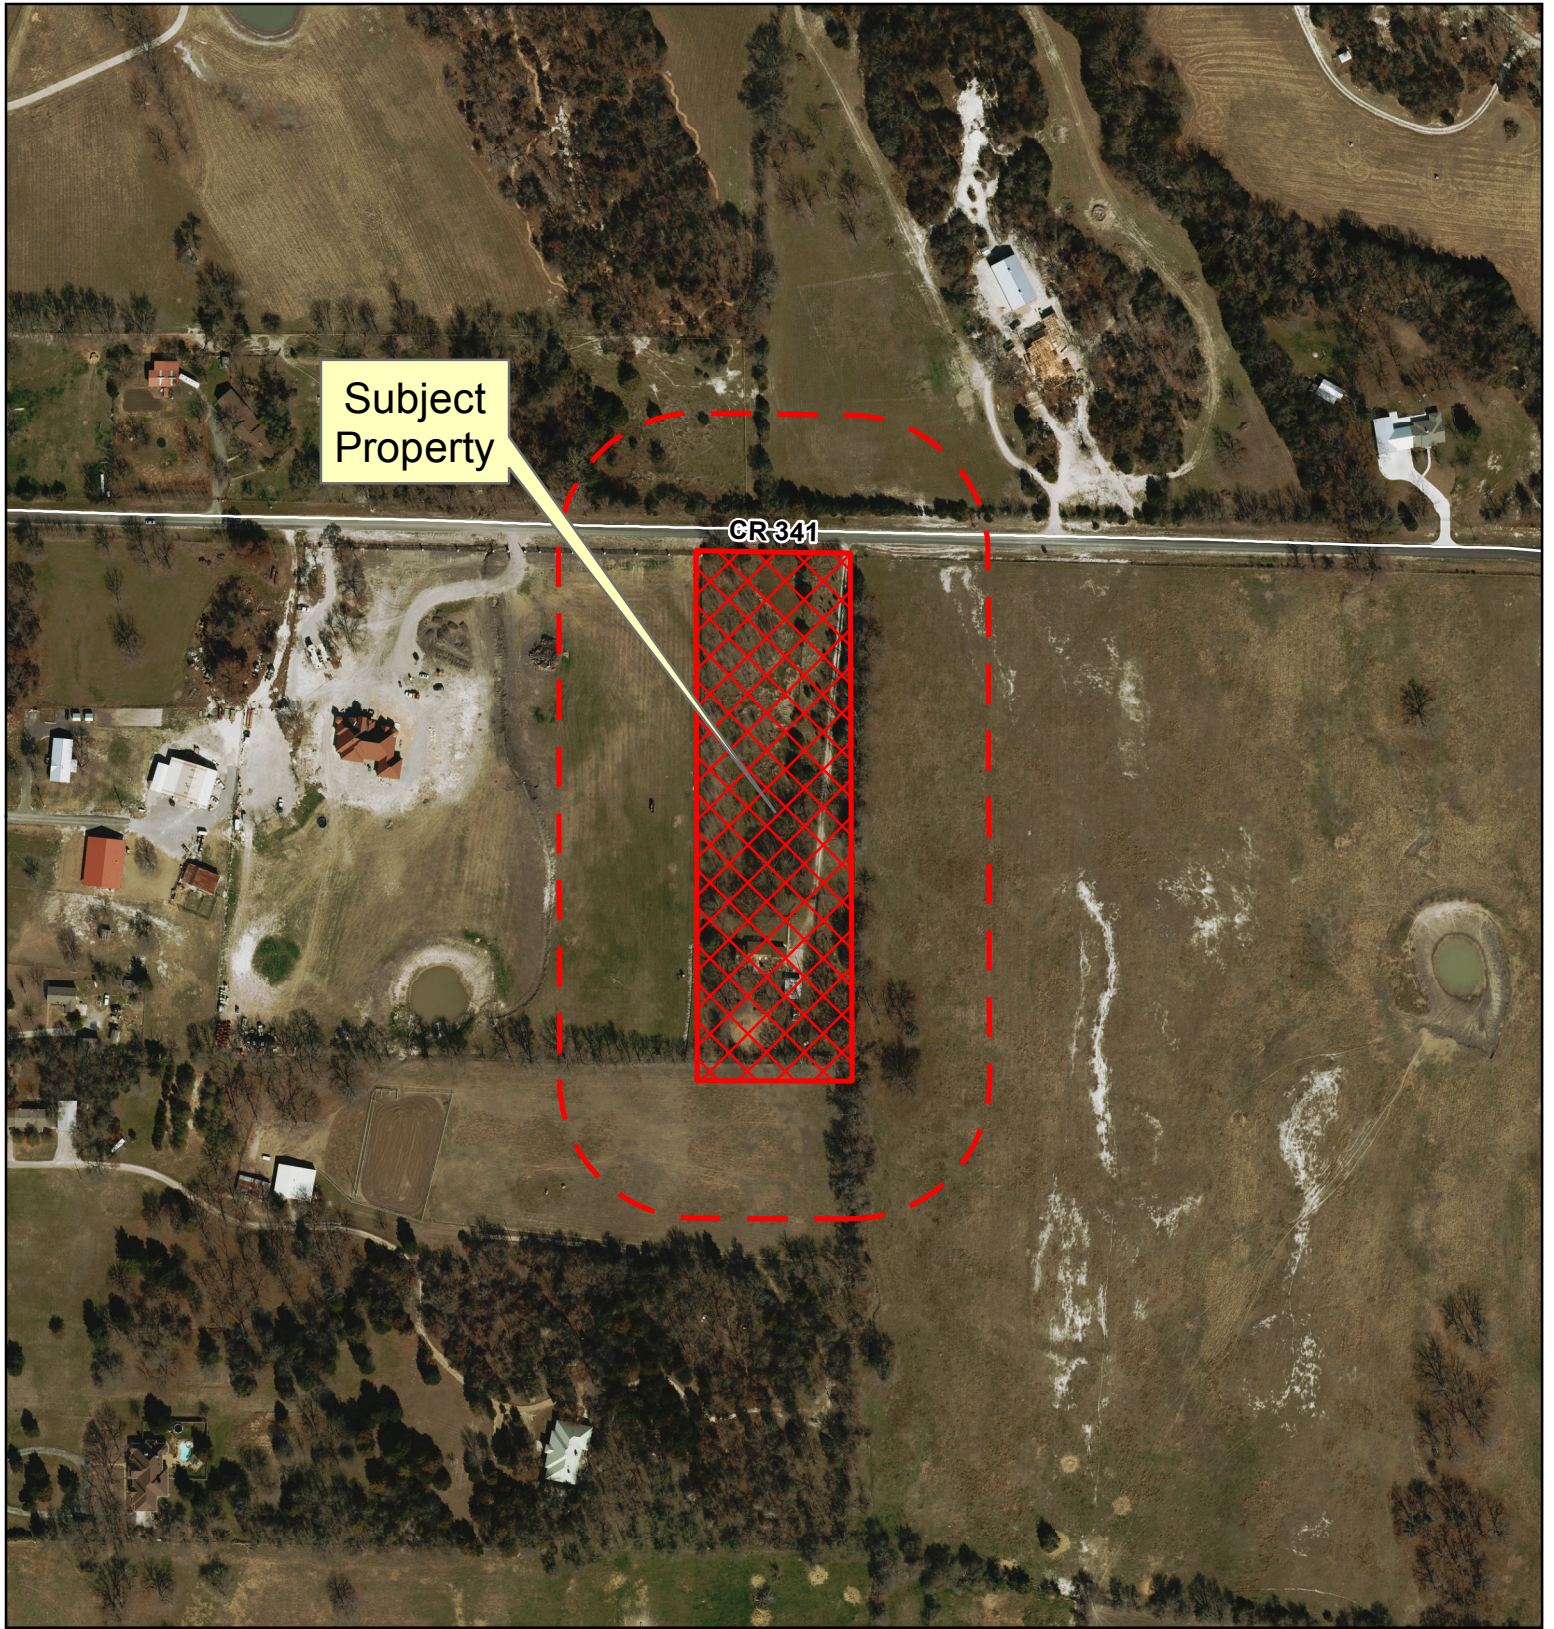

Subject Property

GR-341