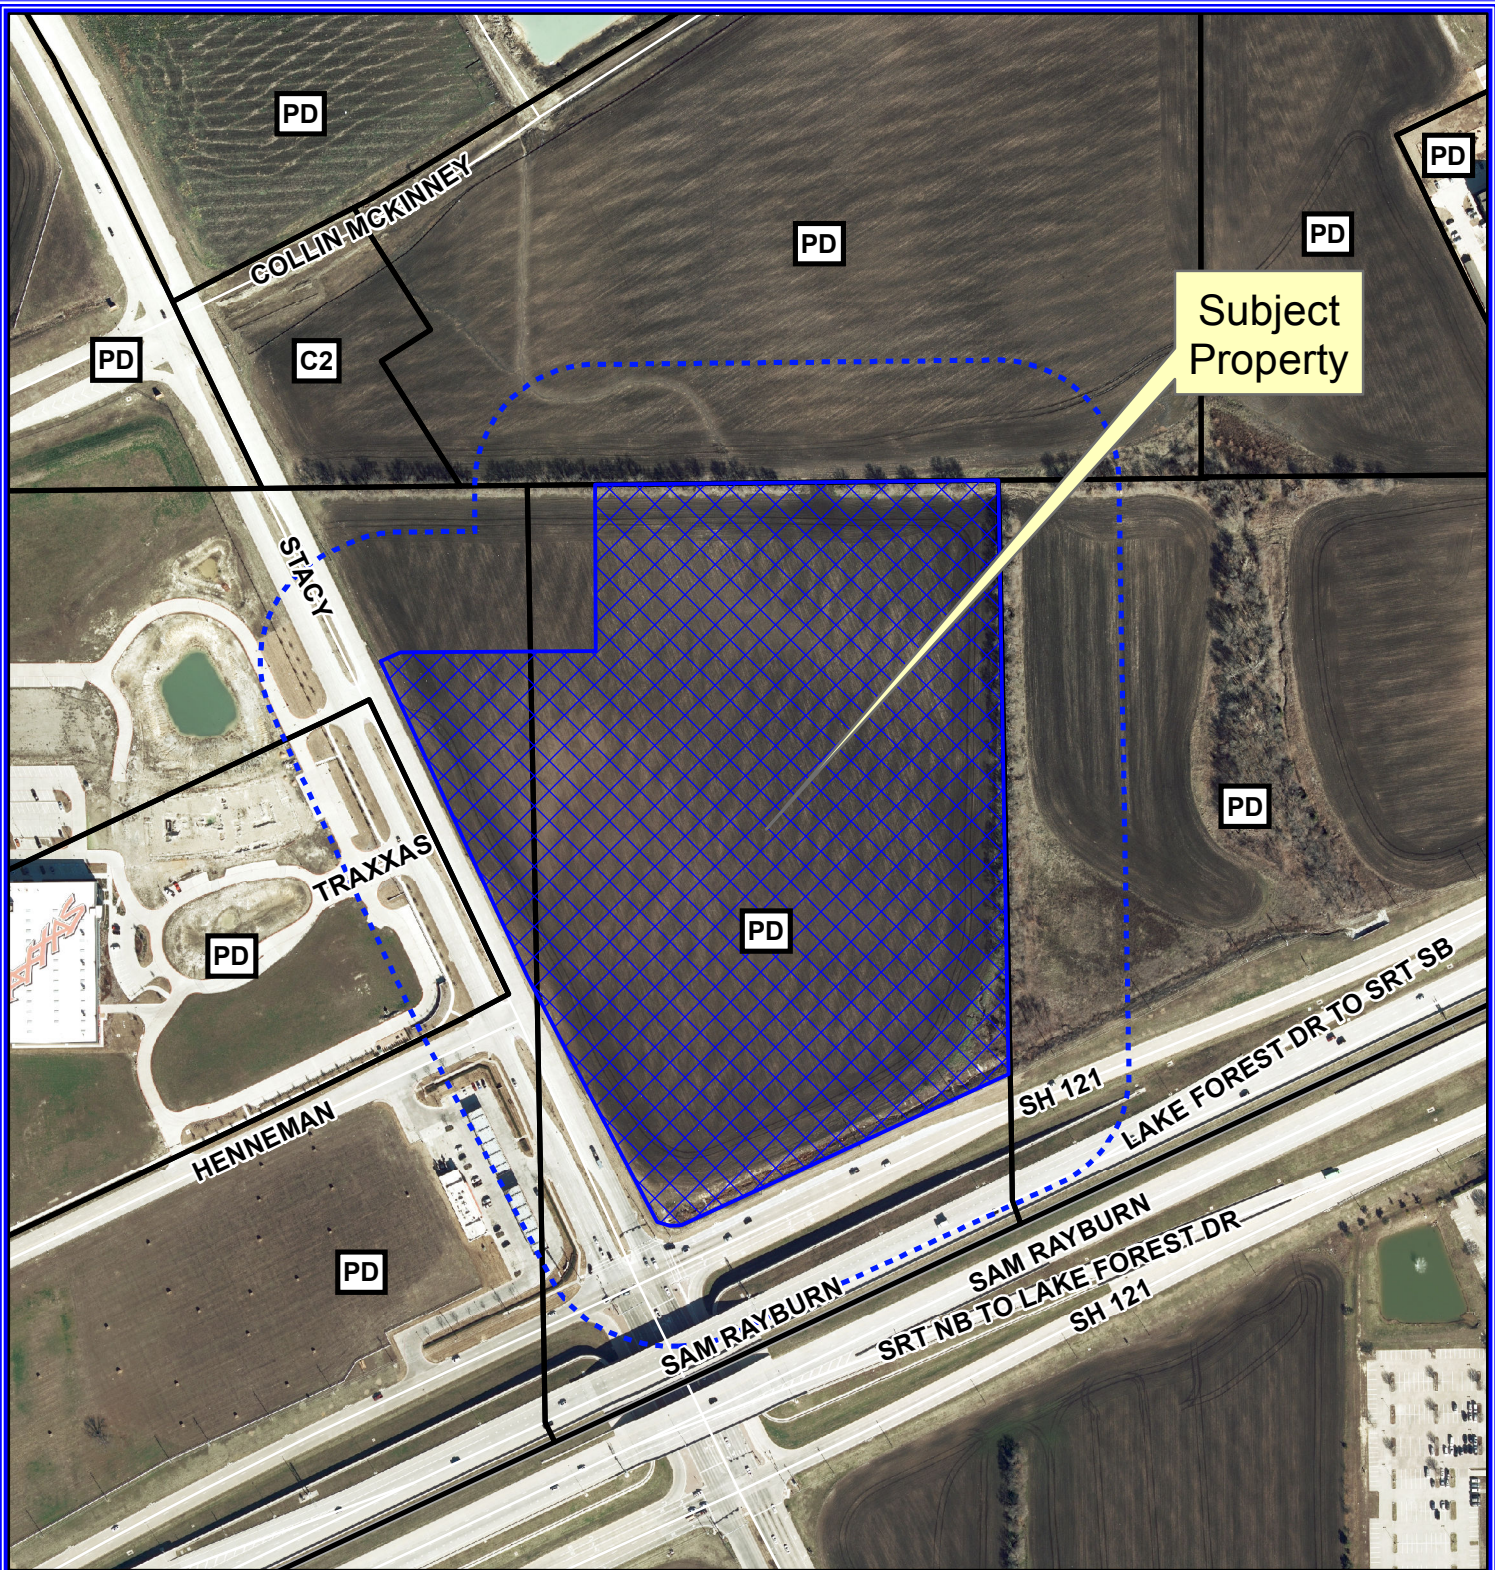

## Notification Map

Case: 16-335Z

--- 200' Buffer

Vicinity Map

## Notification Map

Case: 16-335Z

--- 200' Buffer

Vicinity Map

DISCLAIMER: This map and information contained in it were developed exclusively for use by the City of McKinney. Any use or reliance on this map by anyone else is at that party's risk and without liability to the City of McKinney, its officials or employees for any discrepancies, errors, or variances which may exist.