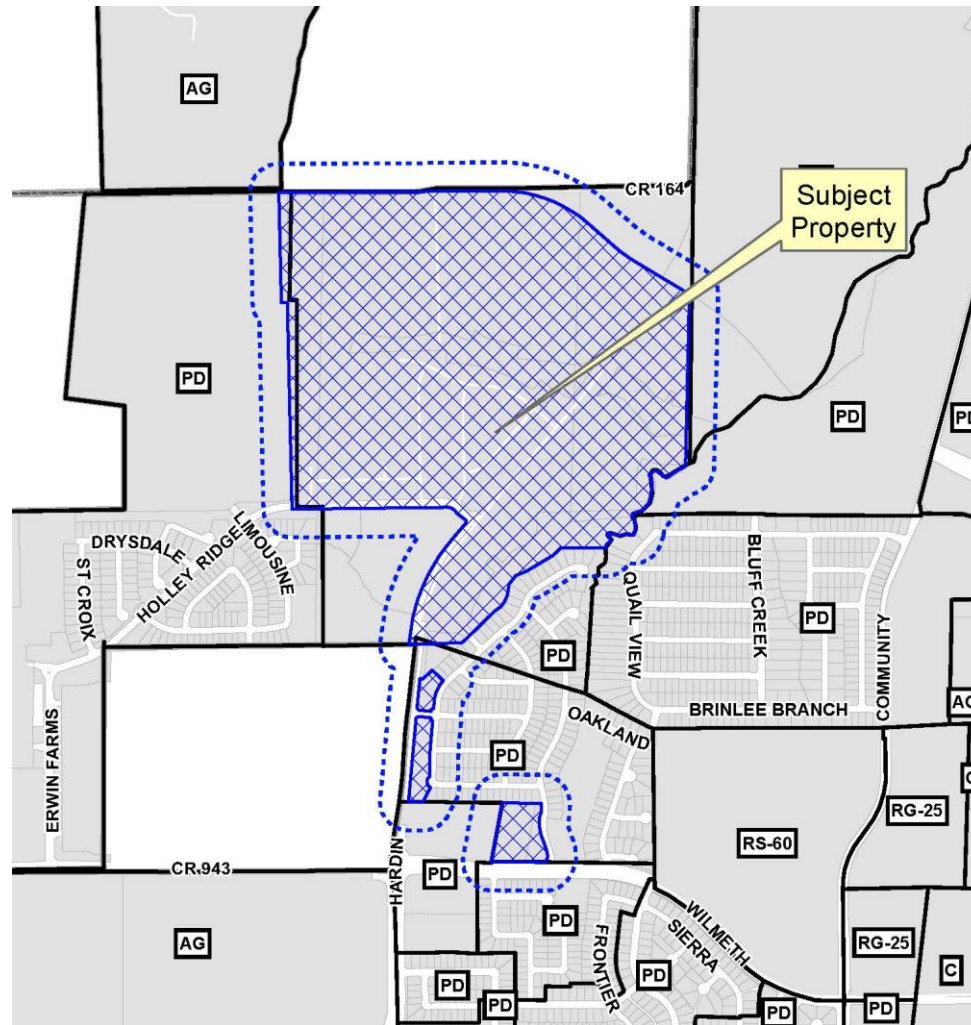

Timber Creek  
Rezone  
16-205Z

- MONEY MAGAZINE 2014 -

# Location Map

# Aerial Exhibit