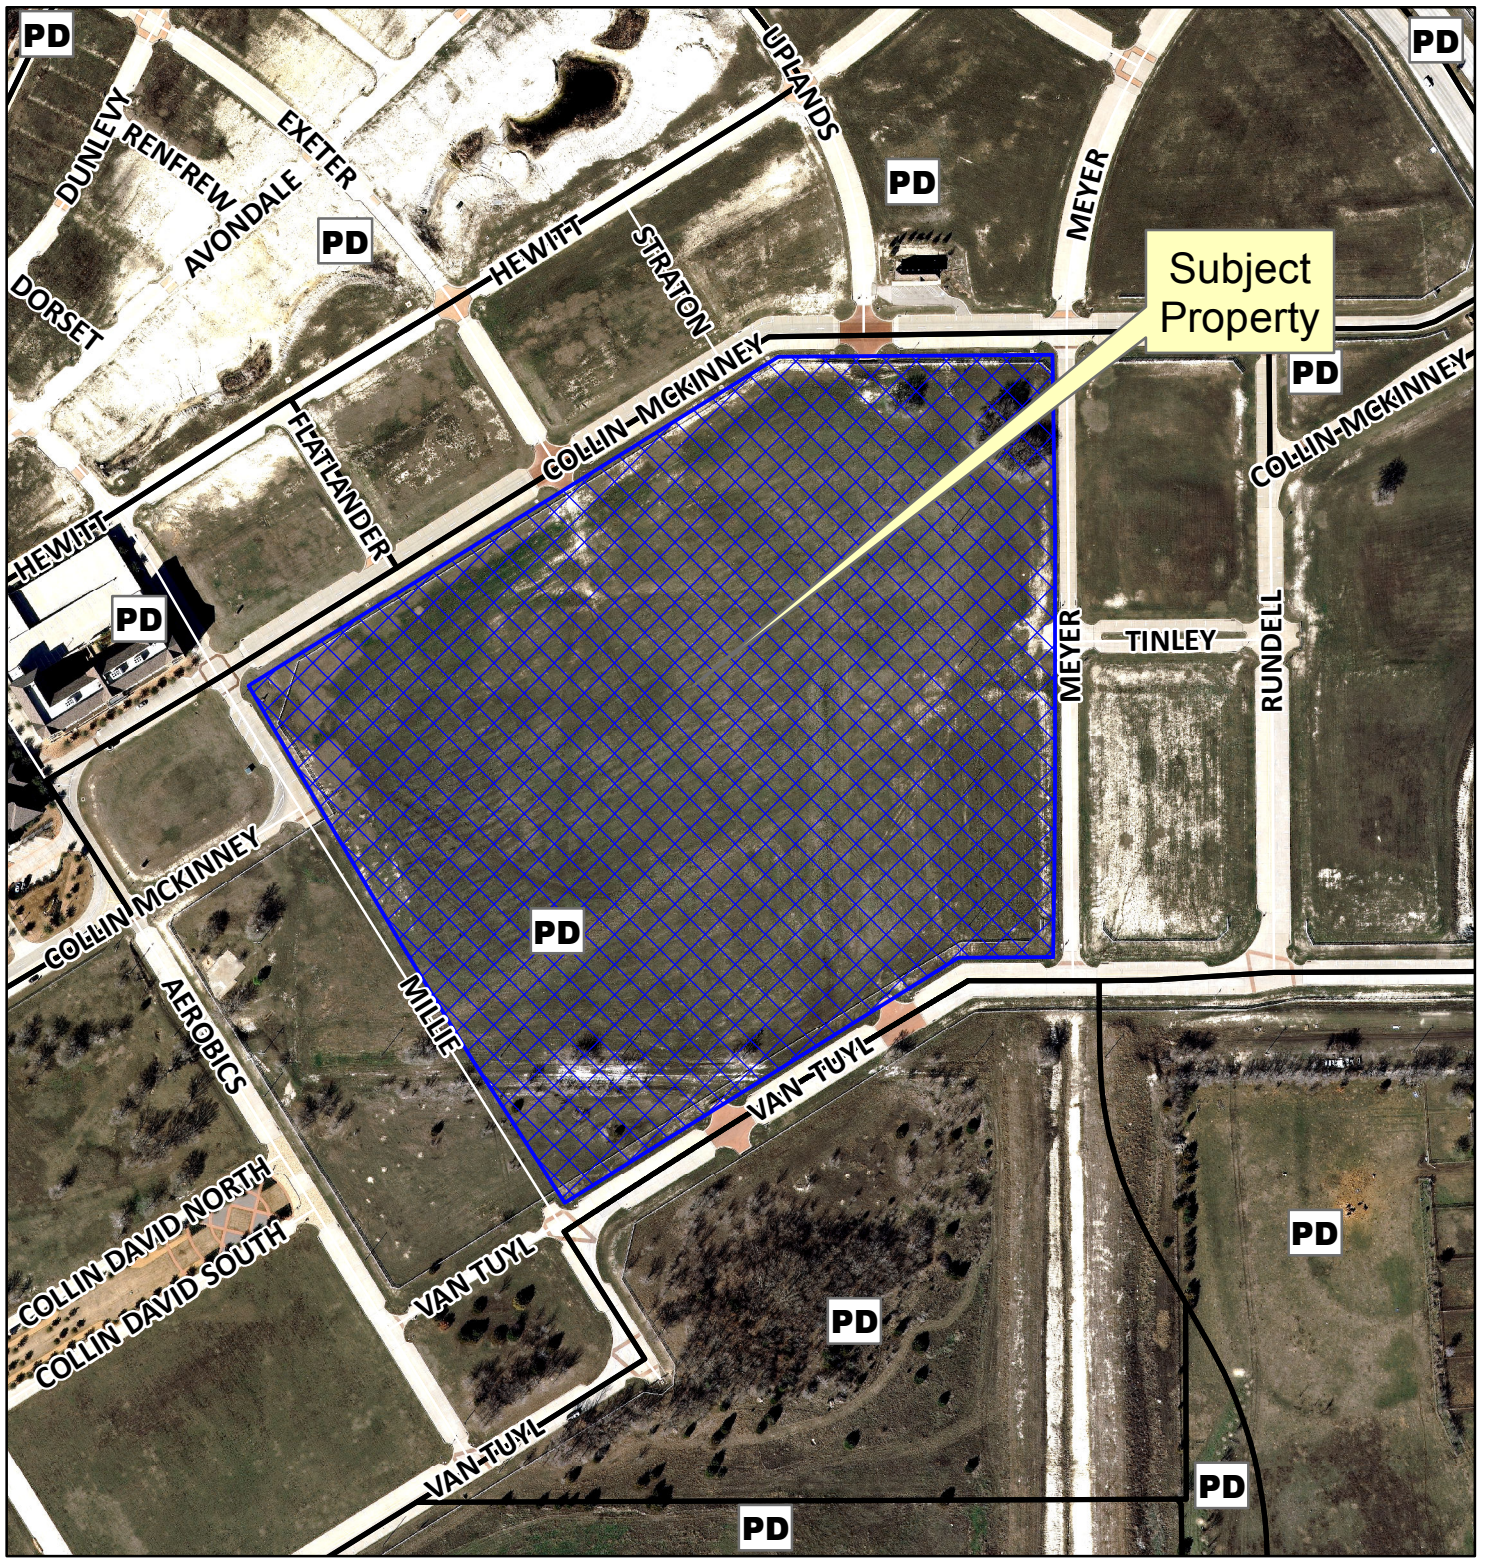

Subject Property

Location Map

Case: 14-321PF

Path: S:\MCKGIS\Notification\Projects\2014\14-321PF.mxd

DISCLAIMER: This map and information contained in it were developed exclusively for use by the City of McKinney. Any use or reliance on this map by anyone else is at that party's risk and without liability to the City of McKinney, its officials or employees for any discrepancies, errors, or variances which may exist.

Location Map

Case: 14-321PF