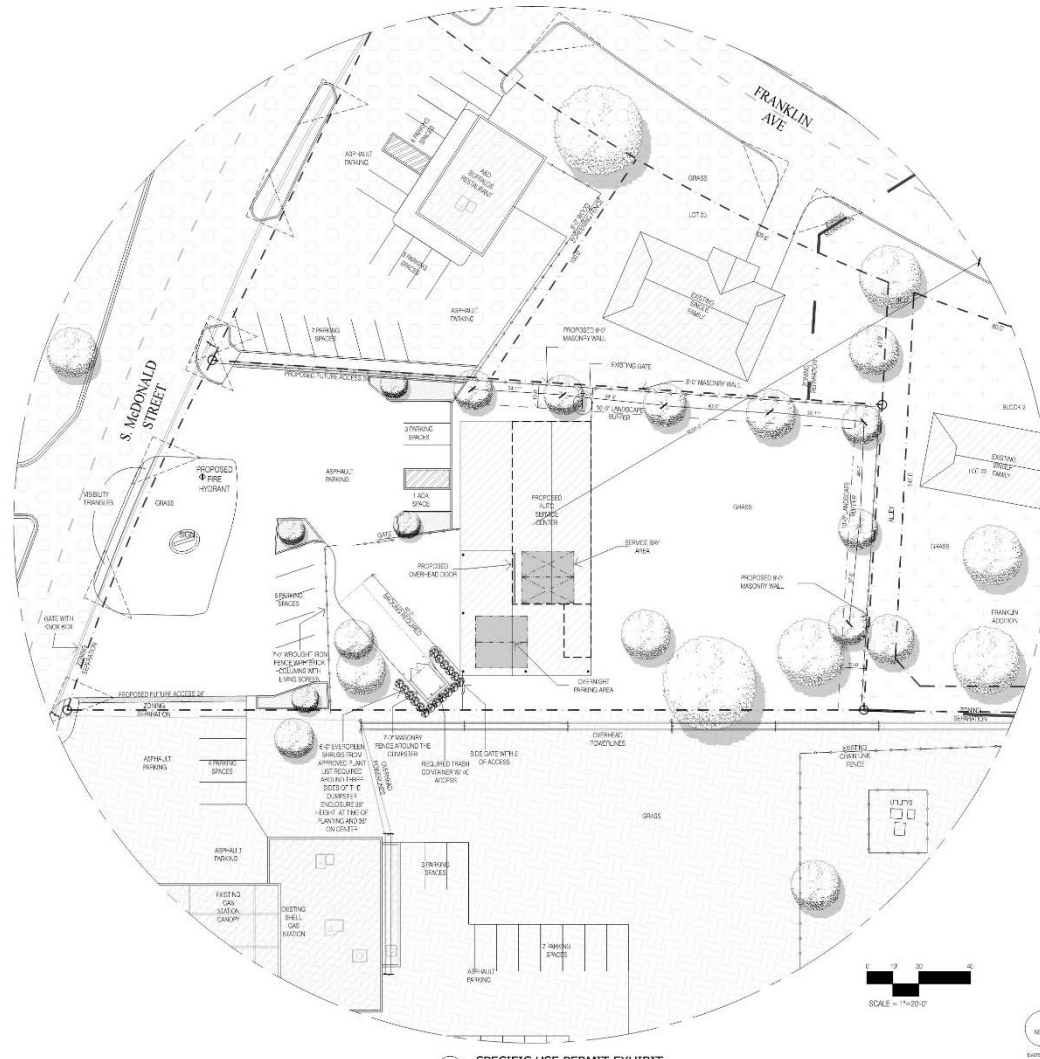

Omar's Wheels and Tires Specific Use Permit

17-032SUP

Location Map

Aerial Exhibit

Proposed Specific Use Permit

1 SPECIFIC USE PERMIT EXHIBIT
Scale: 1"=20'-0"