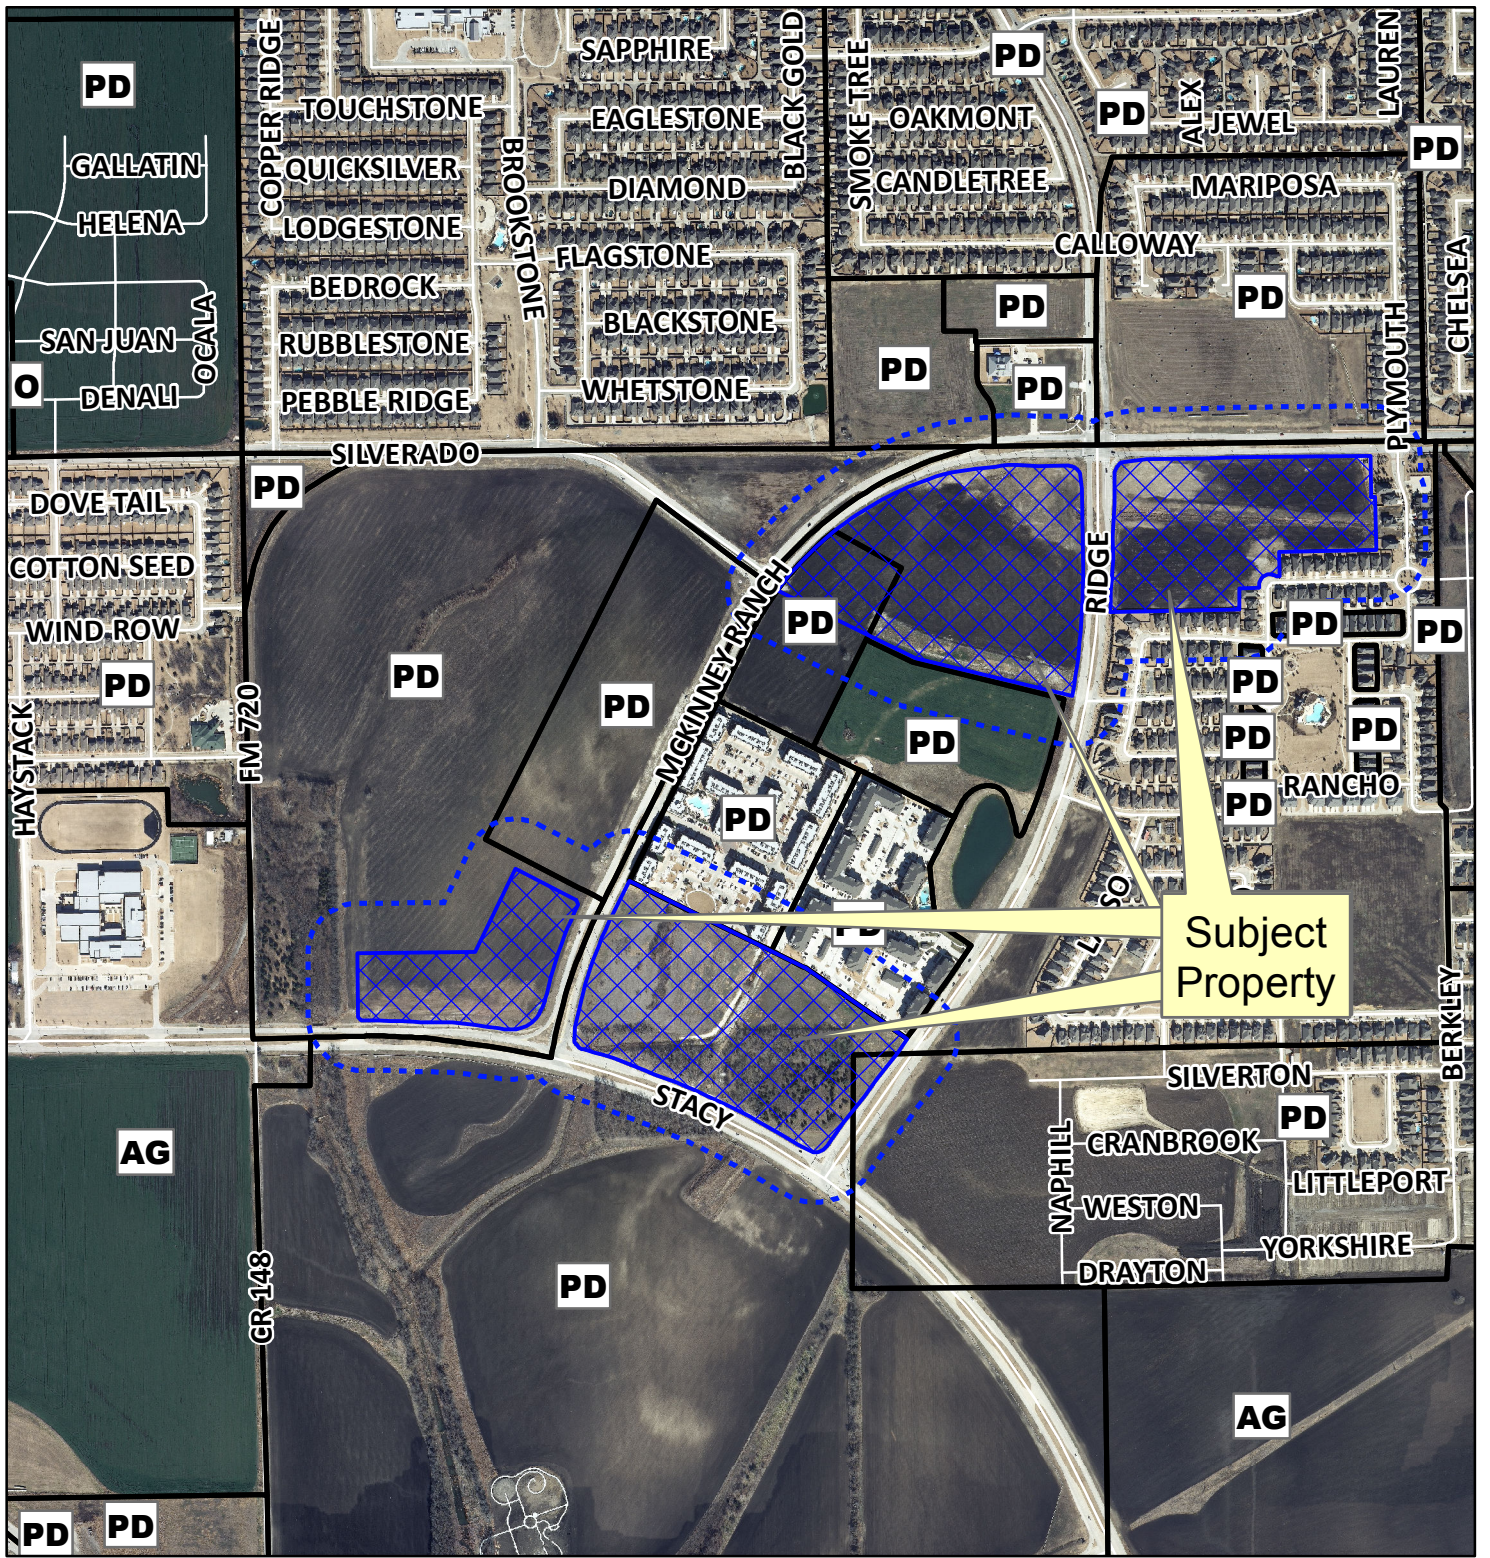

0 150300  
 Feet

# Notification Map

Case: 13-164Z

200' Notification Buffer

**Subject Property**

0 150300  
 Feet

# Notification Map

Case: 13-164Z

200' Notification Buffer