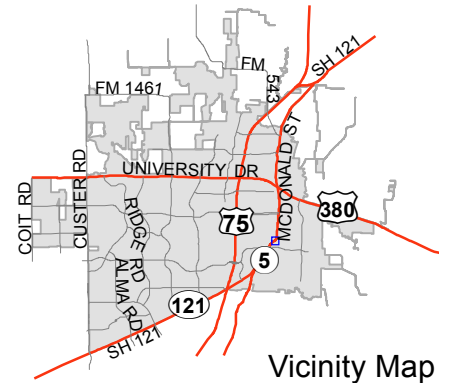

# Notification Map

Case: 13-154Z

--- 200' Notification Buffer