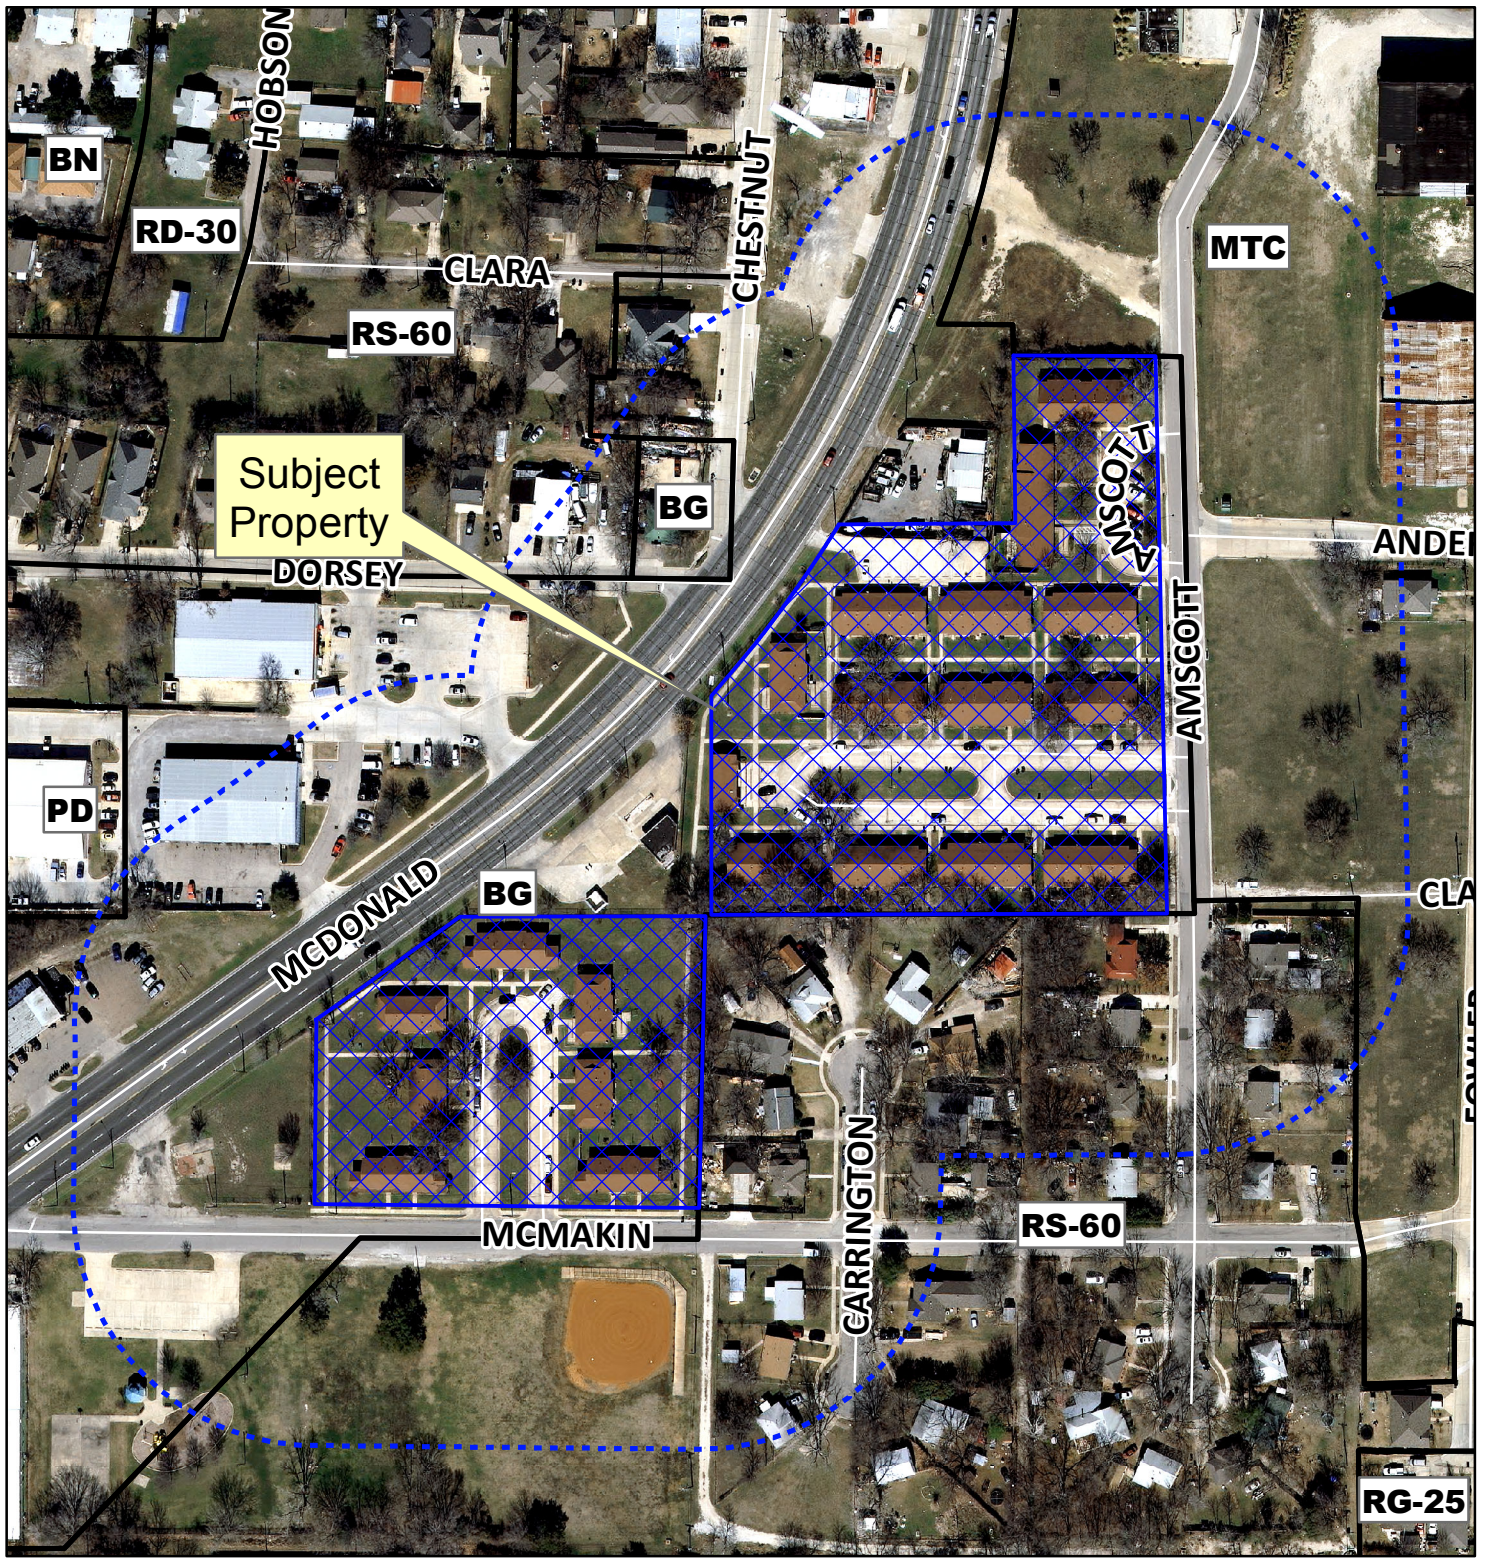

# Notification Map

Case: 13-154Z

--- 200' Notification Buffer