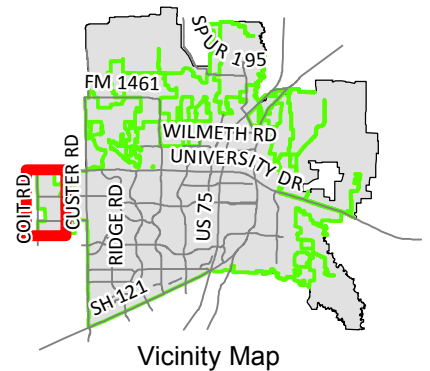

## City of McKinney Location Map

### Coit Road Illumination & Turn Lane Improvements US 380 to South of Westridge Blvd

### Legend

-  Proposed Improvements
-  Location of Turn Lanes

DISCLAIMER: This map and information contained in it were developed exclusively for use by the City of McKinney. Any use or reliance on this map by anyone else is at that party's risk and without liability to the City of McKinney, its officials or employees for any discrepancies, errors, or variances which may exist.