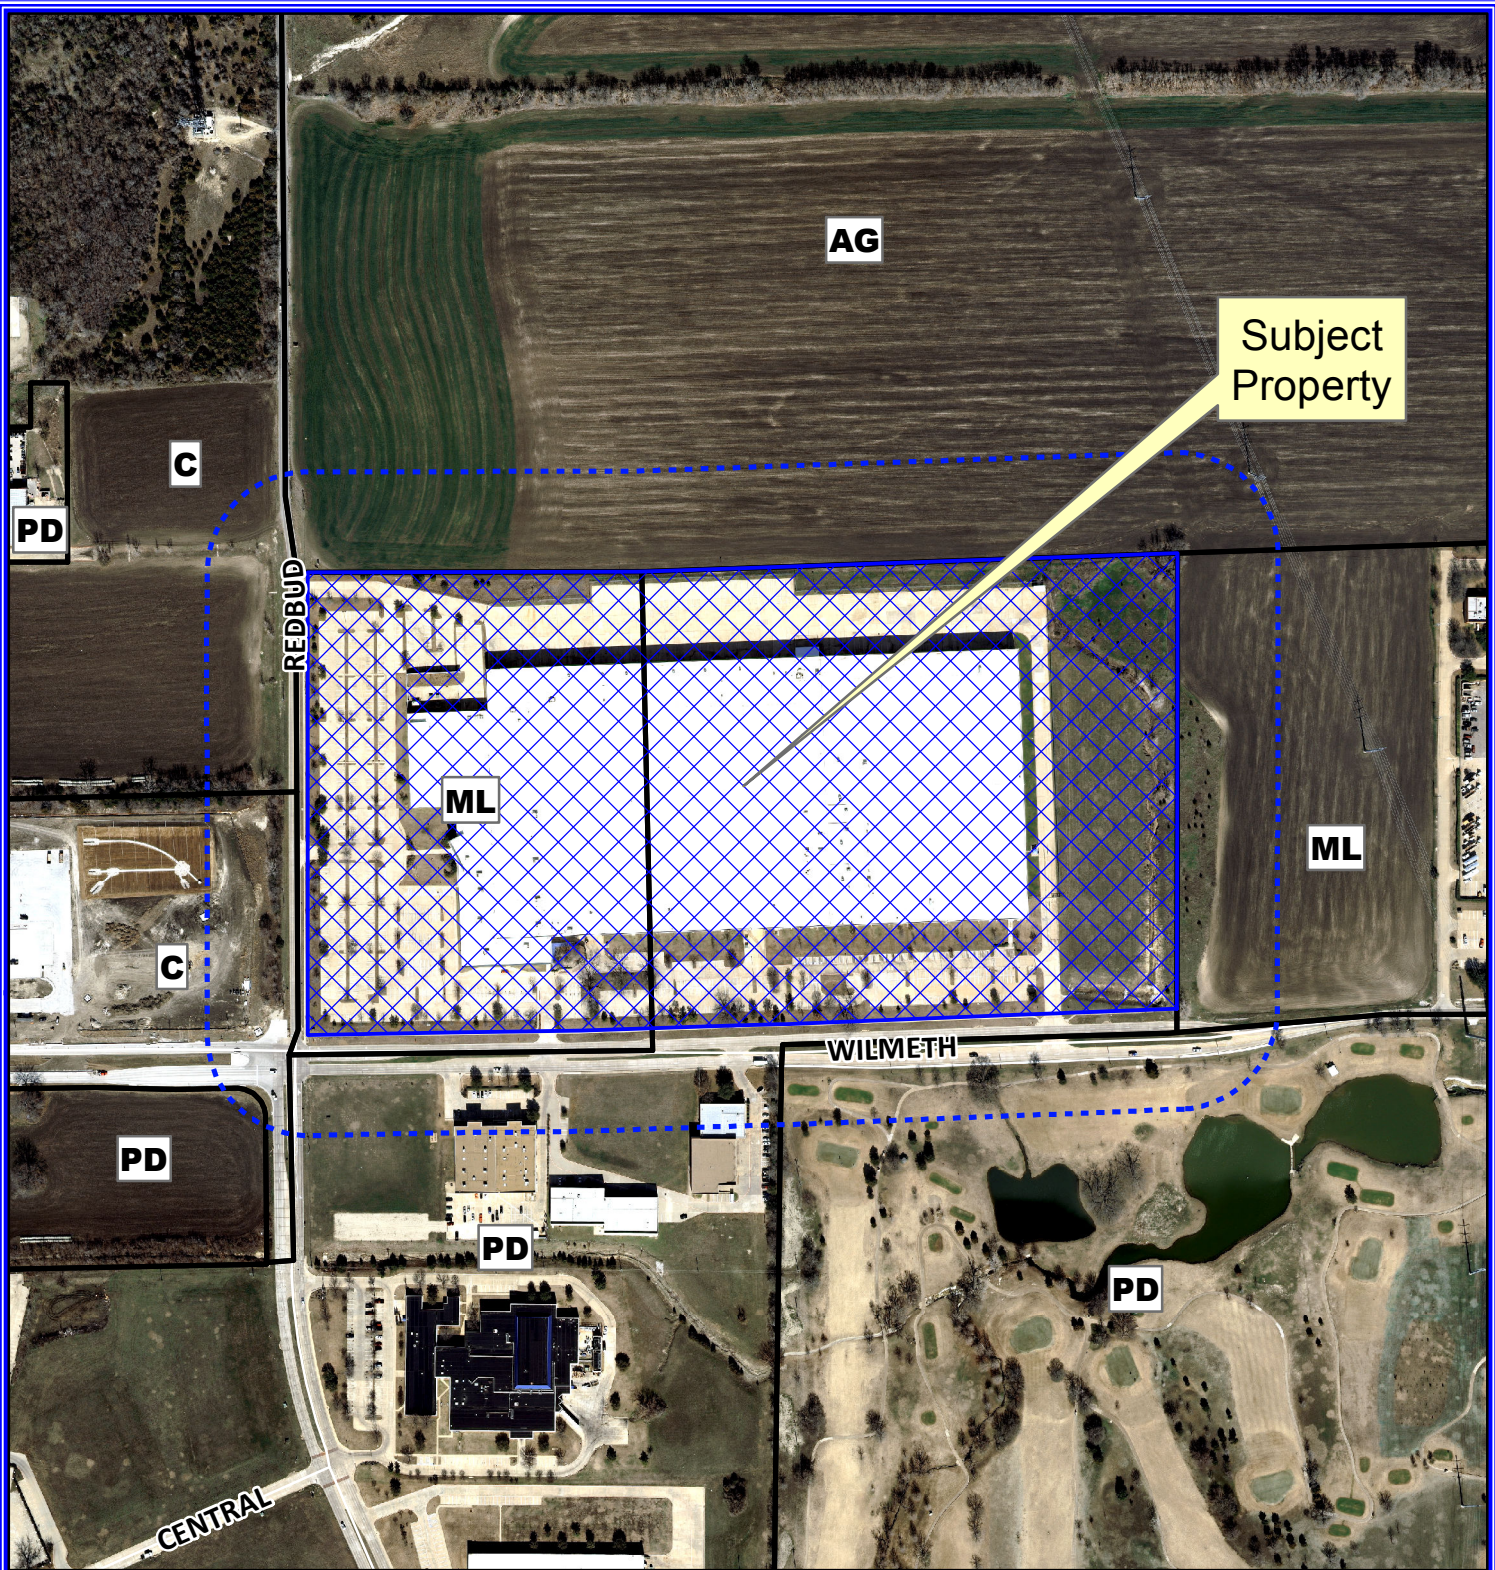

Path: S:\MCKGIS\Notification\Projects\2015\15-051SP.mxd

Subject Property

Notification Map

Case: 15-051SP

--- 200' Buffer

Vicinity Map

DISCLAIMER: This map and information contained in it were developed exclusively for use by the City of McKinney. Any use or reliance on this map by anyone else is at that party's risk and without liability to the City of McKinney, its officials or employees for any discrepancies, errors, or variances which may exist.

Notification Map

Case: 15-051SP

--- 200' Buffer