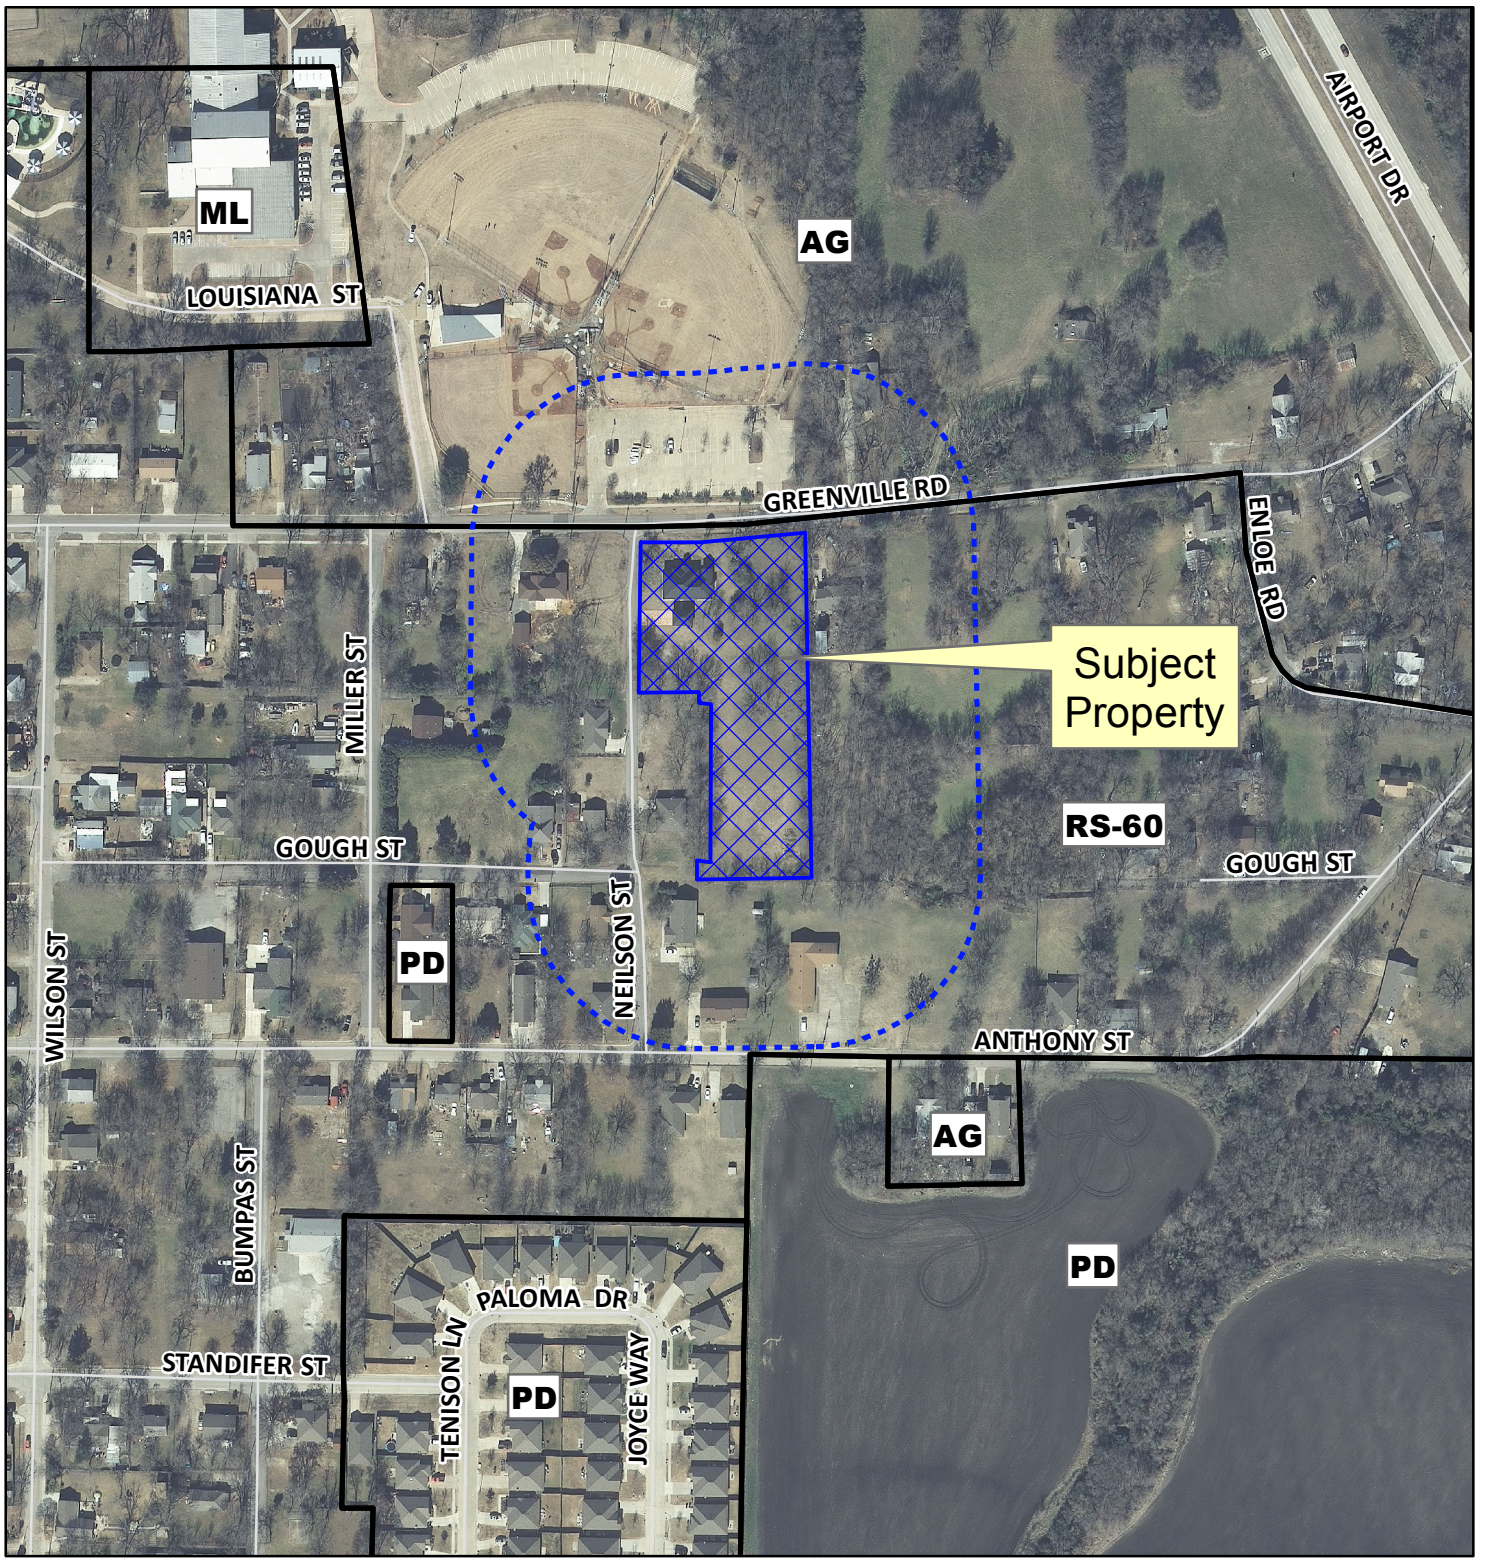

Subject Property

Notification Map

Case: 12-153MRP

--- 200' Notification Buffer

Vicinity Map

Path: S:\MCKGIS\Notification\Projects\2012\12-153MRP.mxd

DISCLAIMER: This map and information contained in it were developed exclusively for use by the City of McKinney. Any use or reliance on this map by anyone else is at that party's risk and without liability to the City of McKinney, its officials or employees for any discrepancies, errors, or variances which may exist.

Notification Map

Case: 12-153MRP

--- 200' Notification Buffer