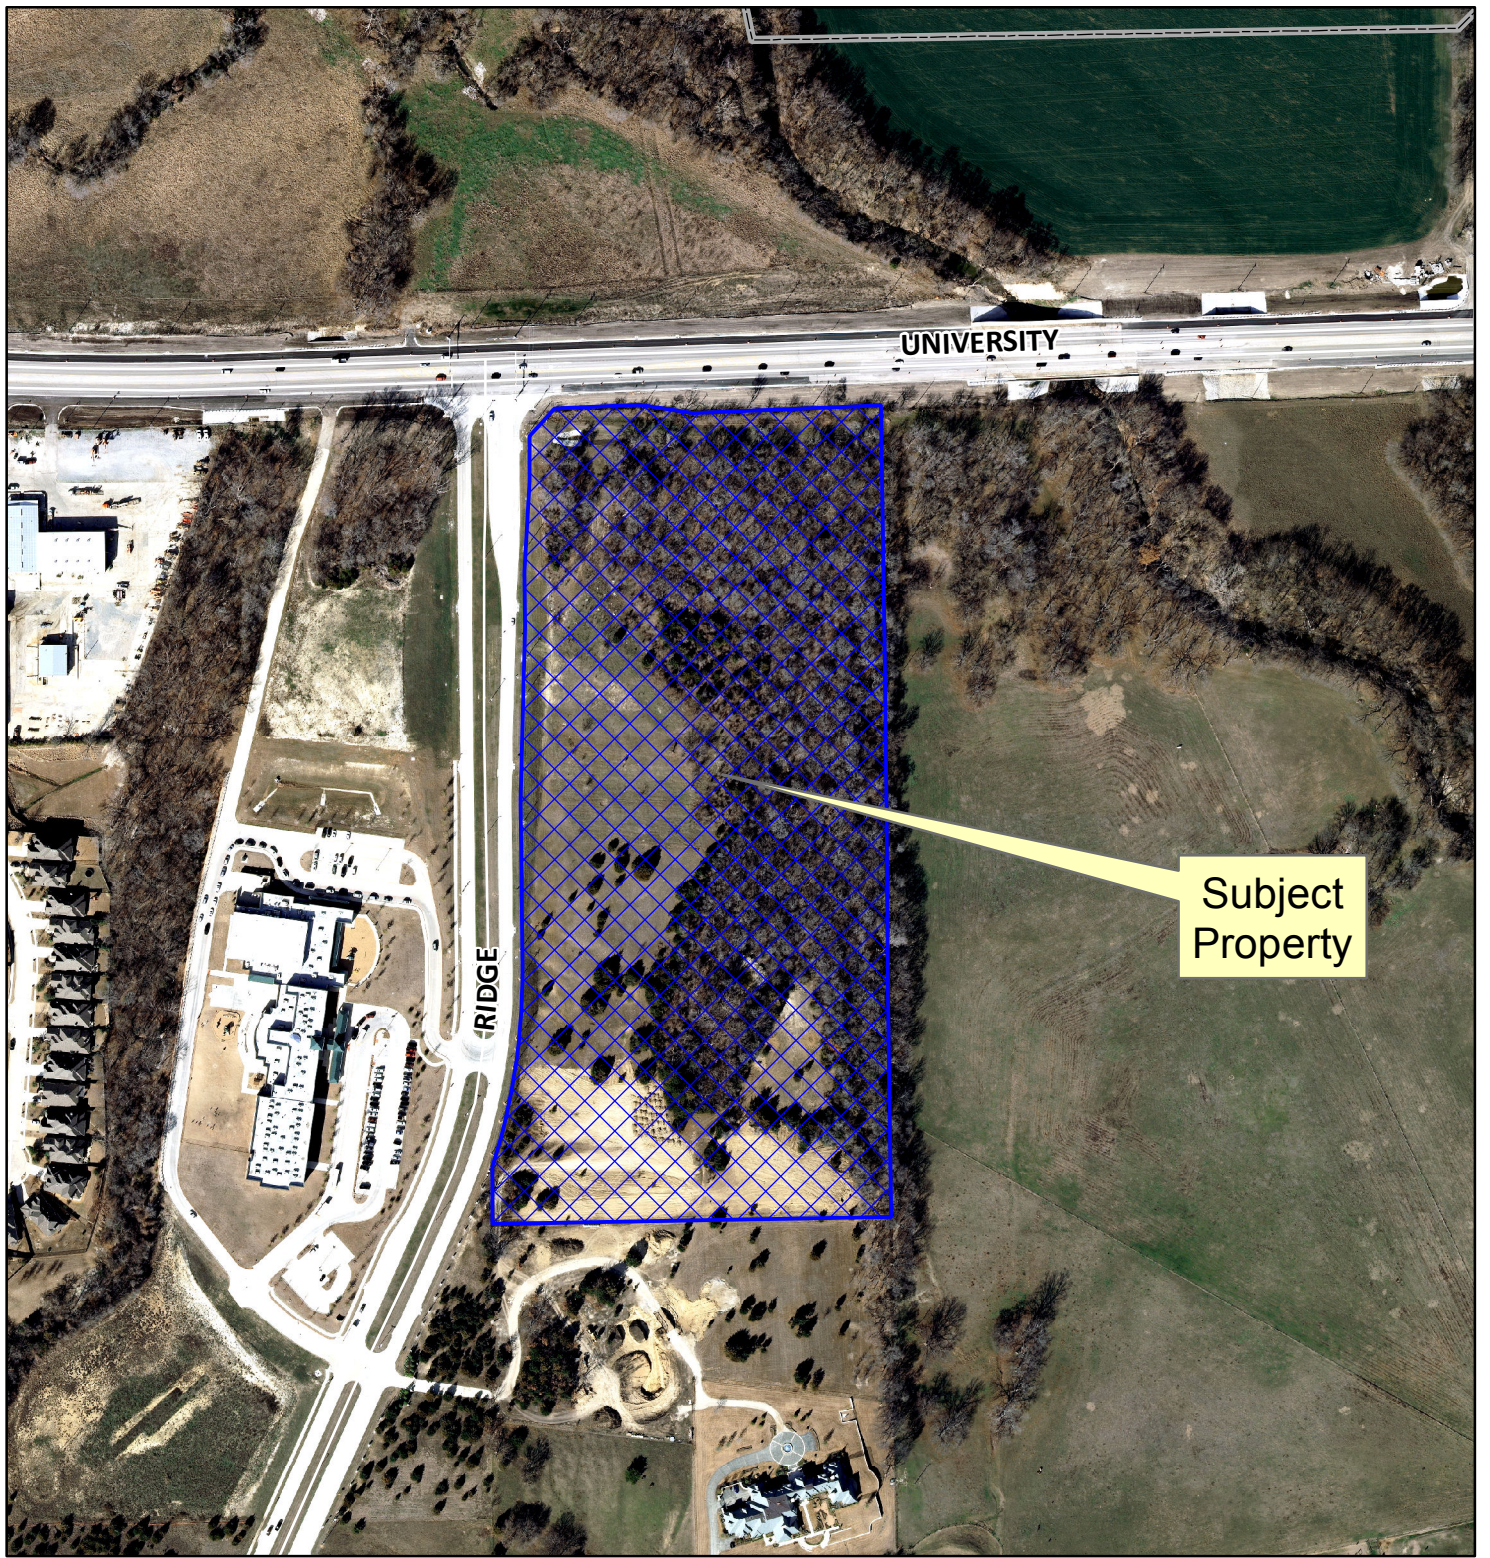

UNIVERSITY

RIDGE

Subject Property

0 210 420 Feet

### Location Map

Case: 14-293CVP

Vicinity Map

## Location Map

Case: 14-293CVP