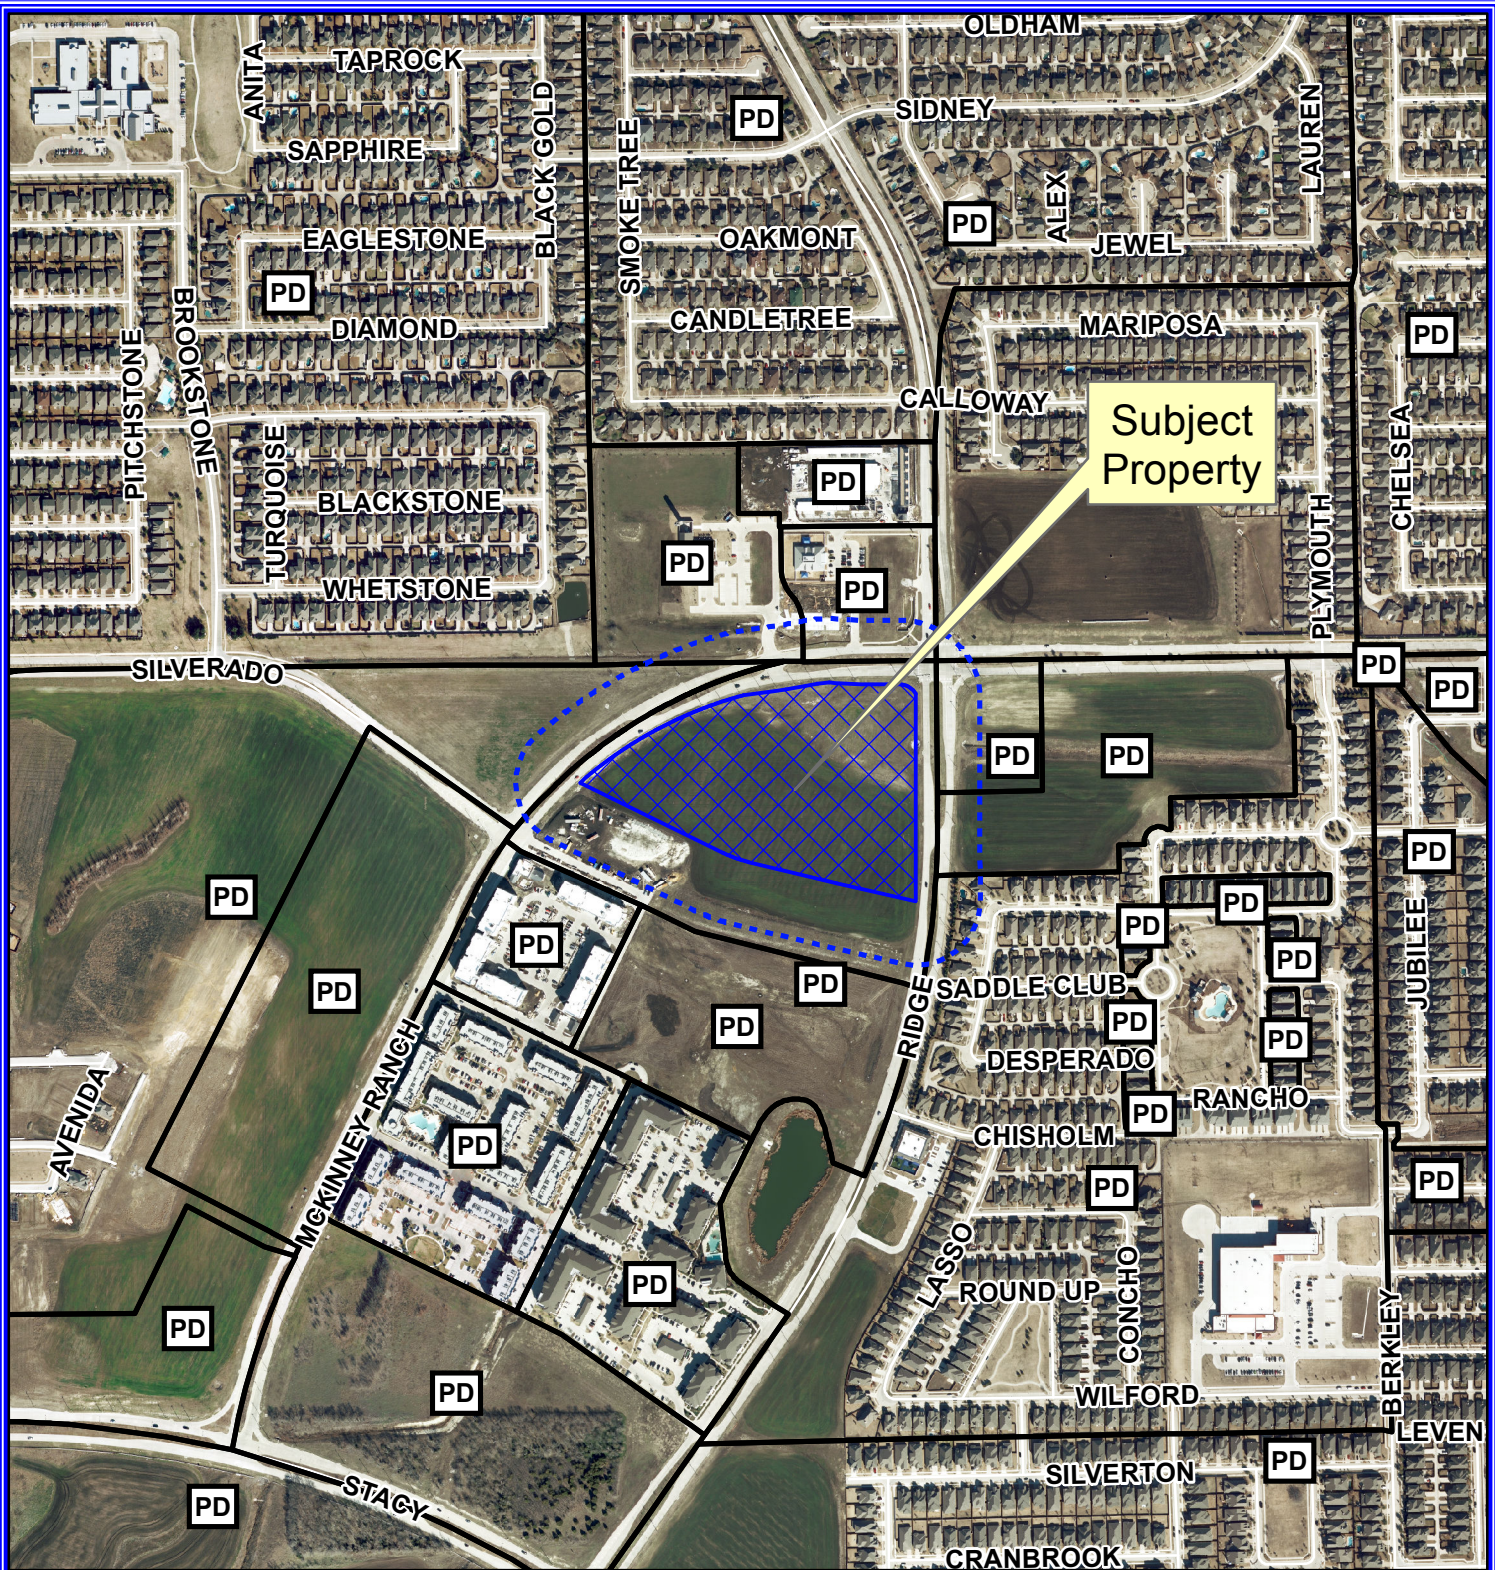

Notification Map

Case: 15-243Z

--- 200' Buffer

Notification Map

Case: 15-243Z

--- 200' Buffer