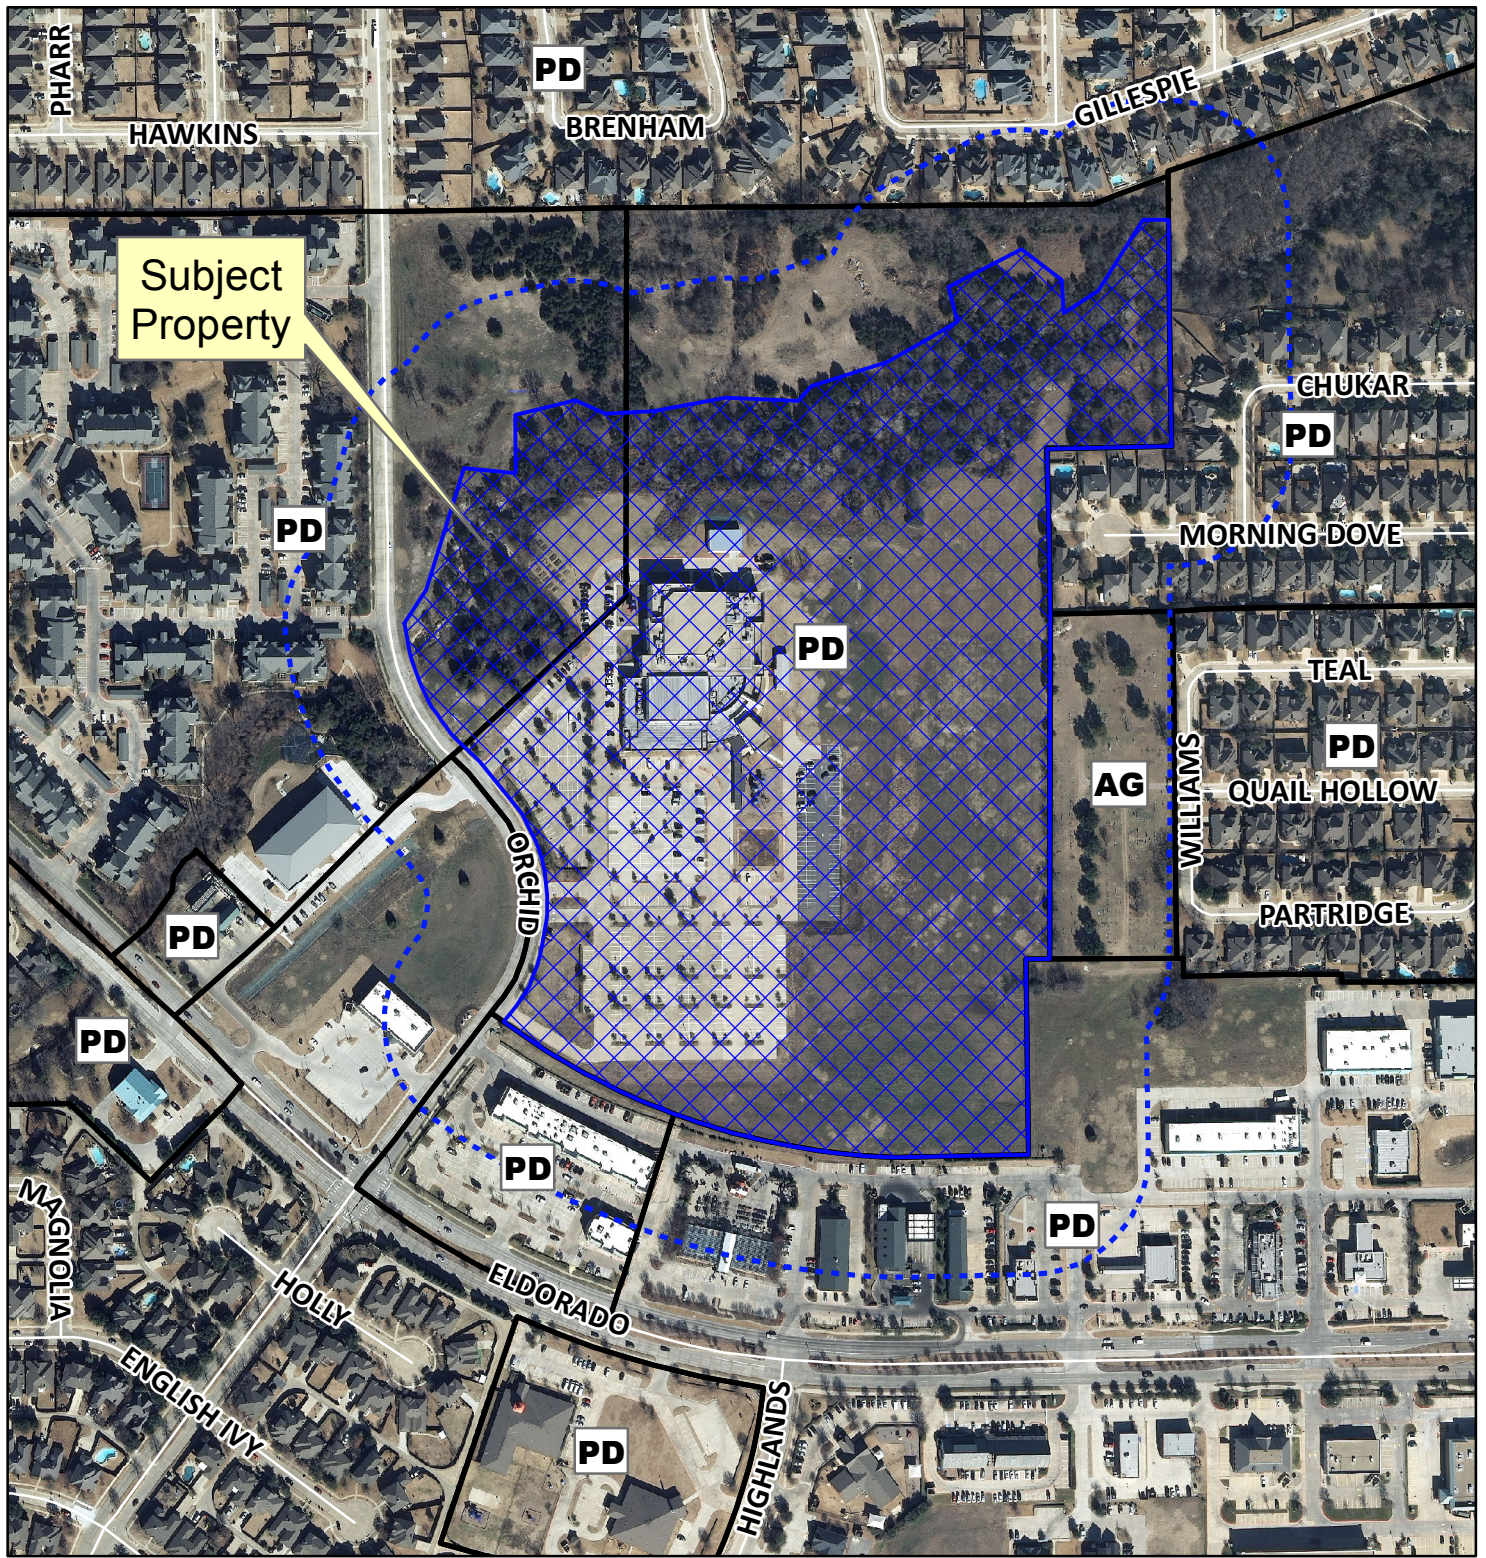

# Notification Map

Case: 13-227Z

--- 200' Notification Buffer

Path: S:\MCKGIS\Notification\Projects\2013\13-227Z.mxd

DISCLAIMER: This map and information contained in it were developed exclusively for use by the City of McKinney. Any use or reliance on this map by anyone else is at that party's risk and without liability to the City of McKinney, its officials or employees for any discrepancies, errors, or variances which may exist.

## Notification Map

Case: 13-227Z

--- 200' Notification Buffer

Vicinity Map