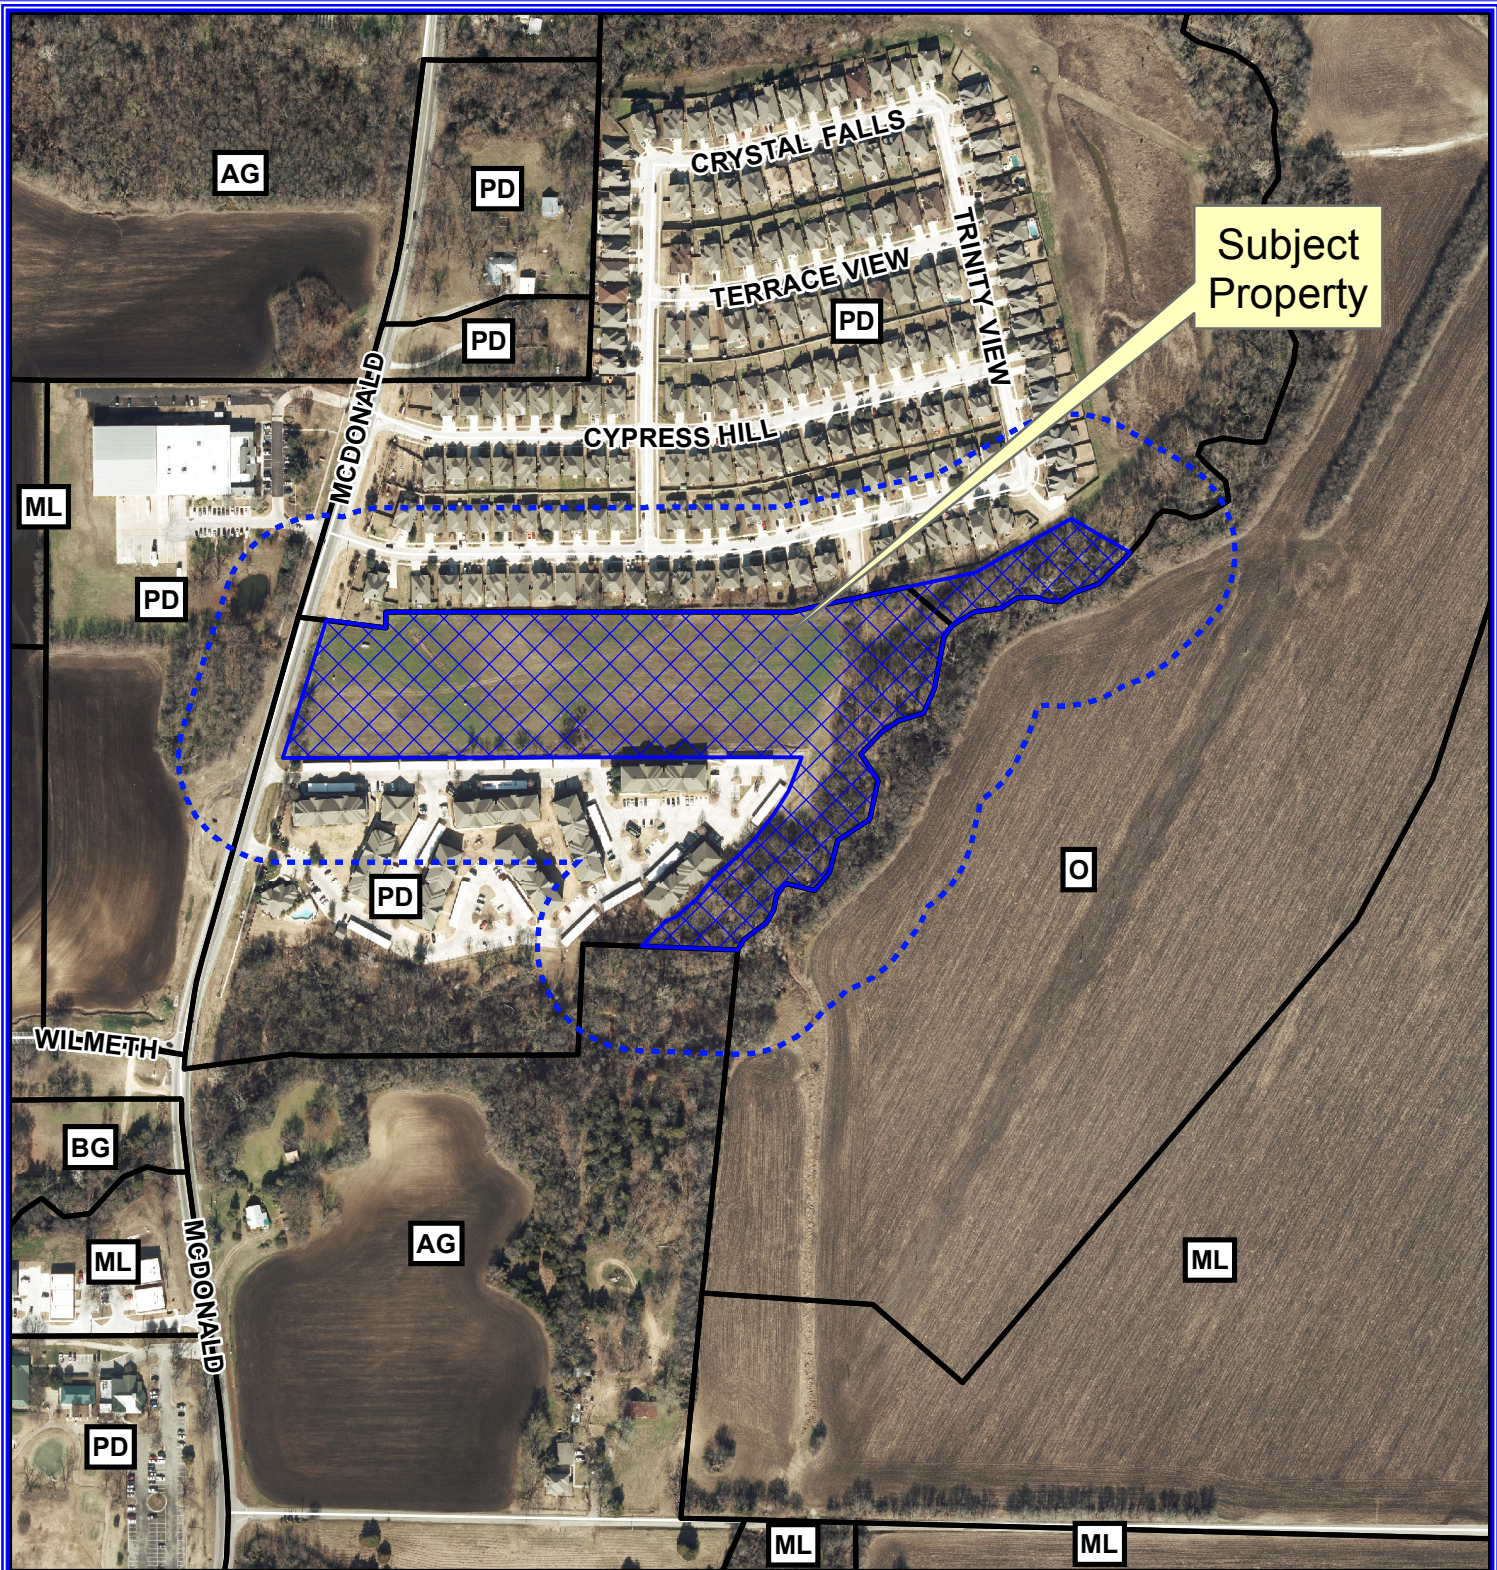

Notification Map

Case: 15-281SP

--- 200' Buffer

Notification Map

Case: 15-281SP

--- 200' Buffer