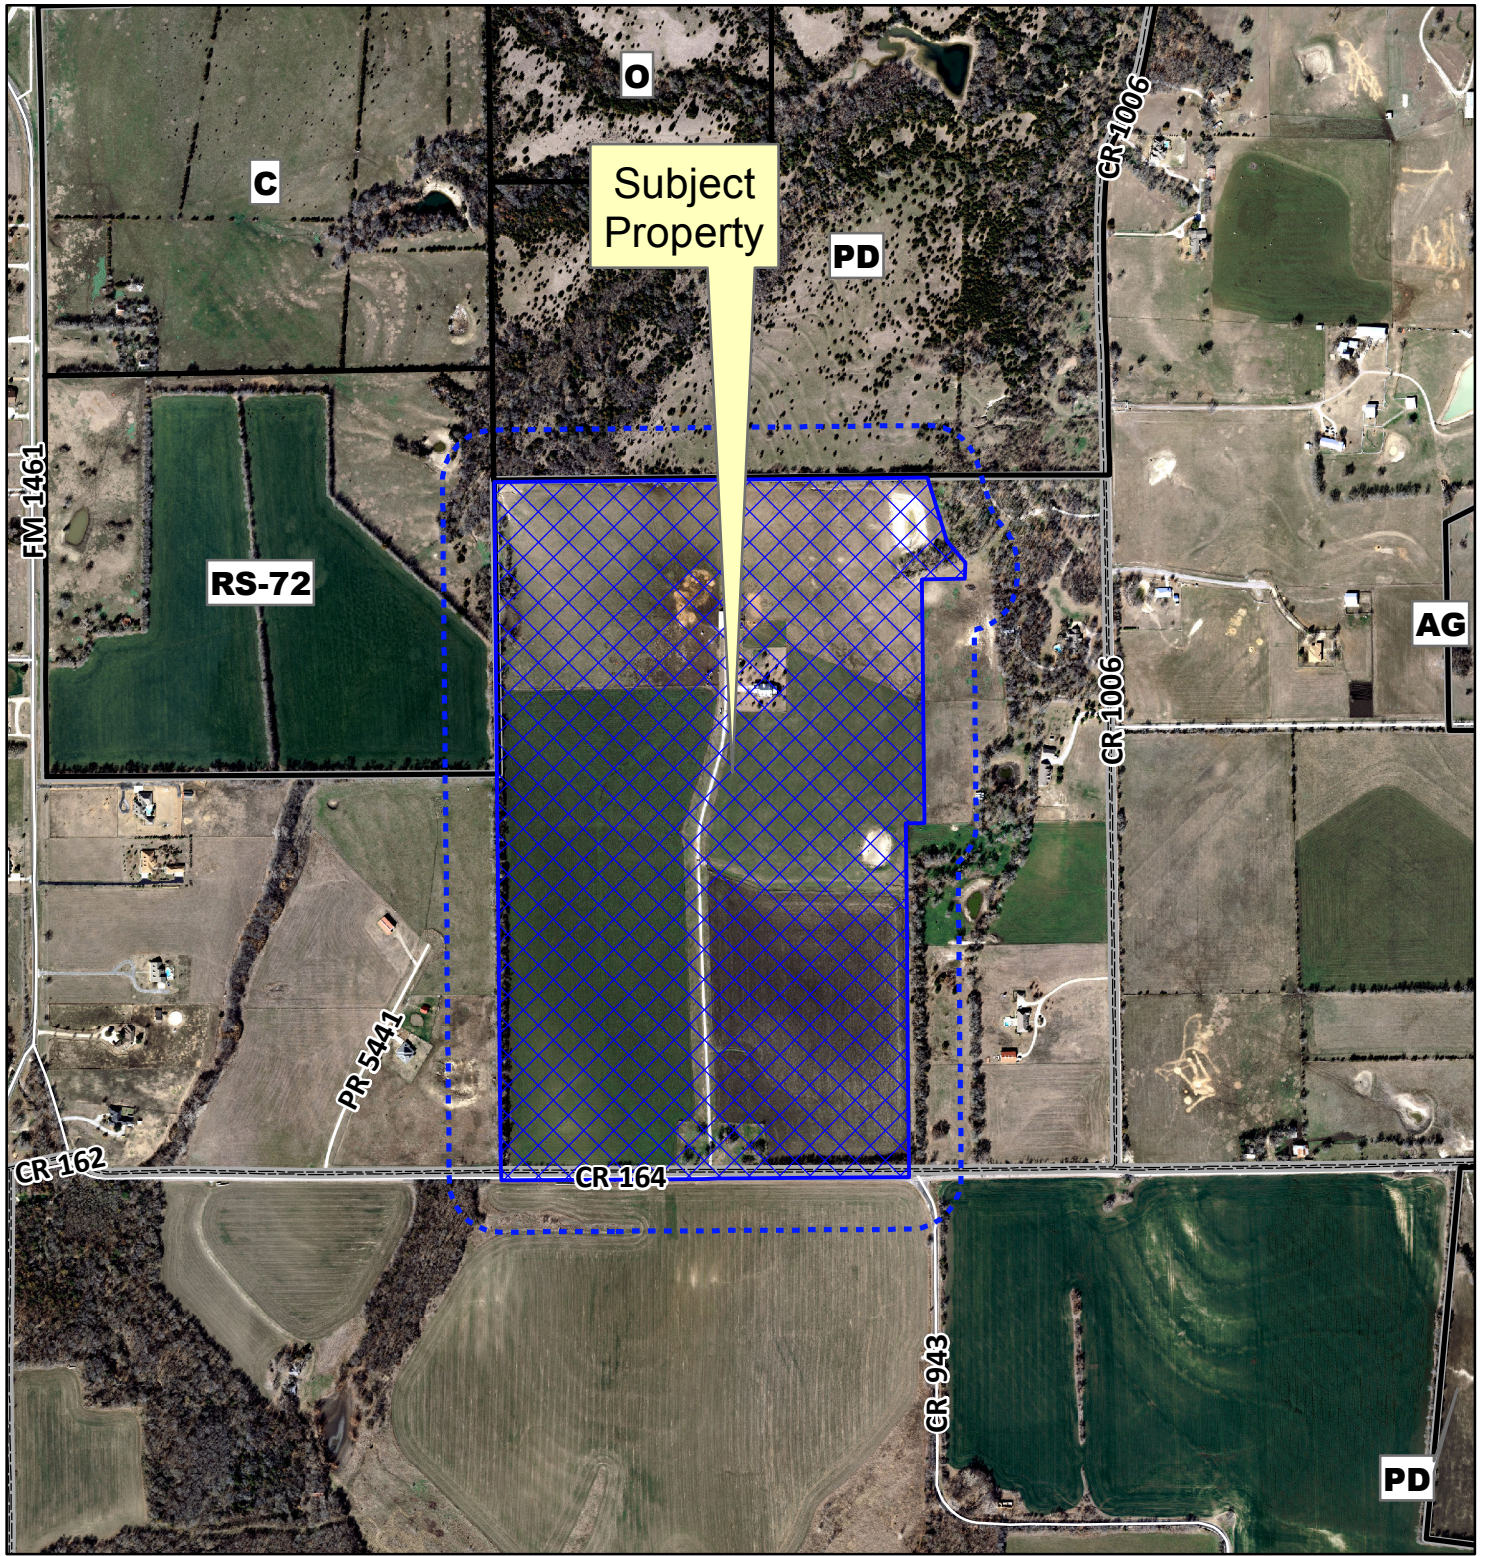

# Notification Map

Case: 14-221A

--- 200' Notification Buffer