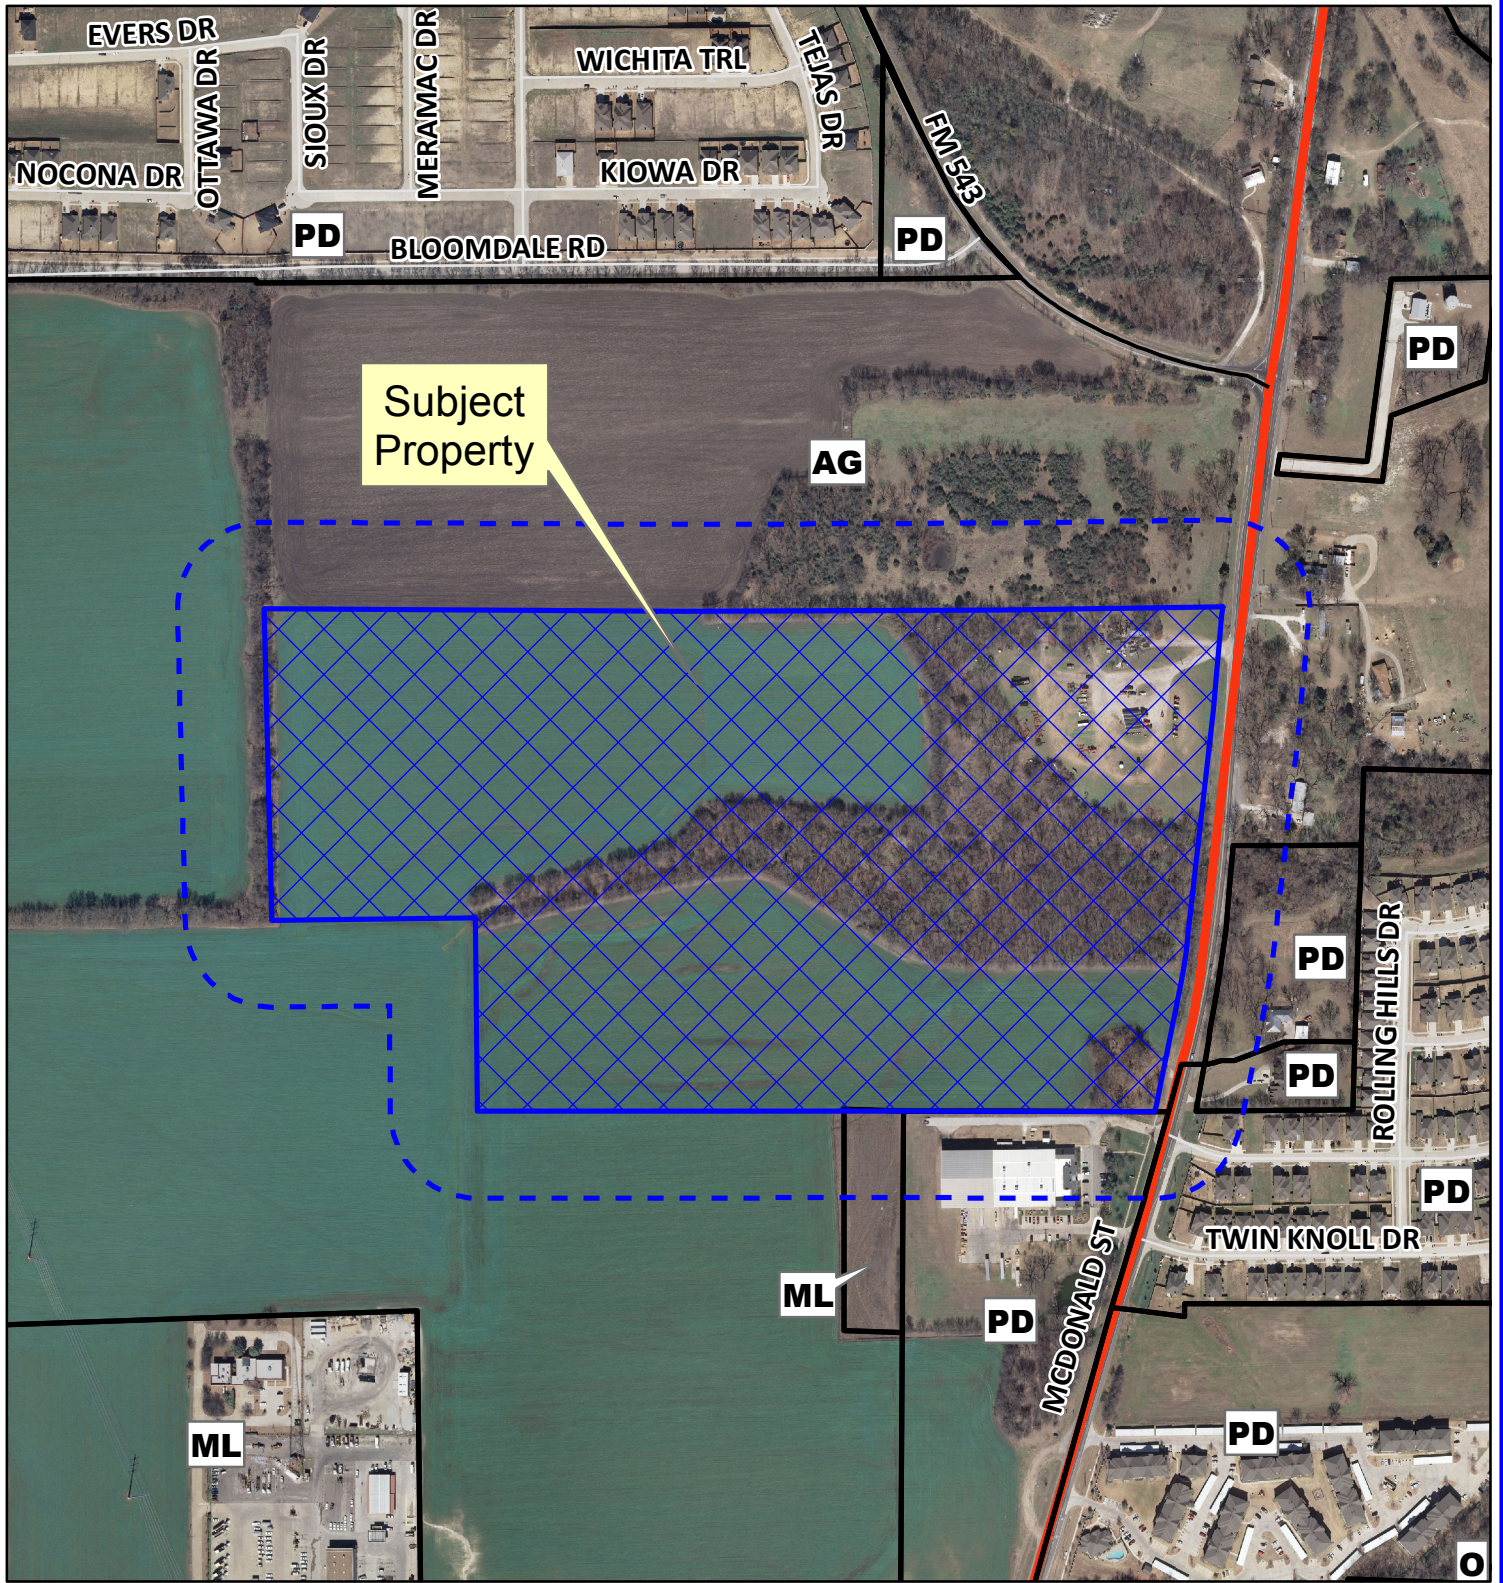

PD

O

Notification Case

Case: 12-093Z

--- 200' Notification Buffer

Notification Case

Case: 12-093Z

--- 200' Notification Buffer