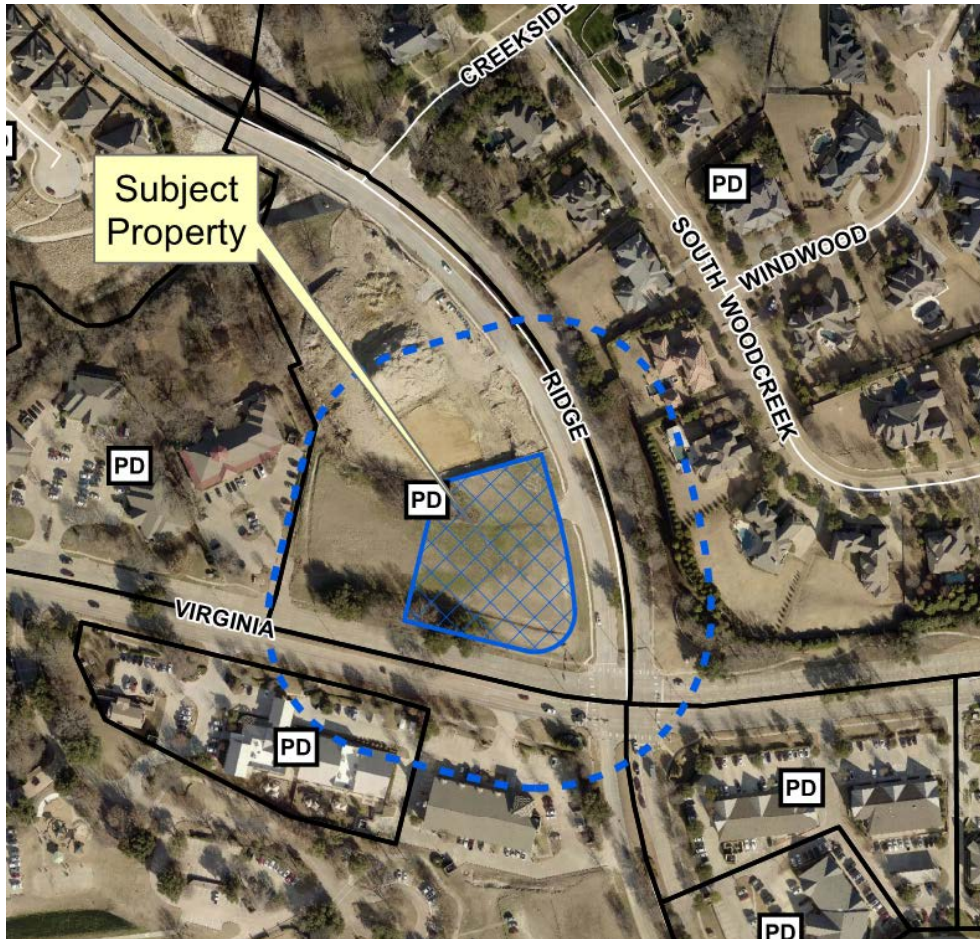

# NWC Ridge Road & Virginia Parkway Rezoning

19-0063Z

# Location Map

# Aerial Exhibit

# Proposed Site Exhibit