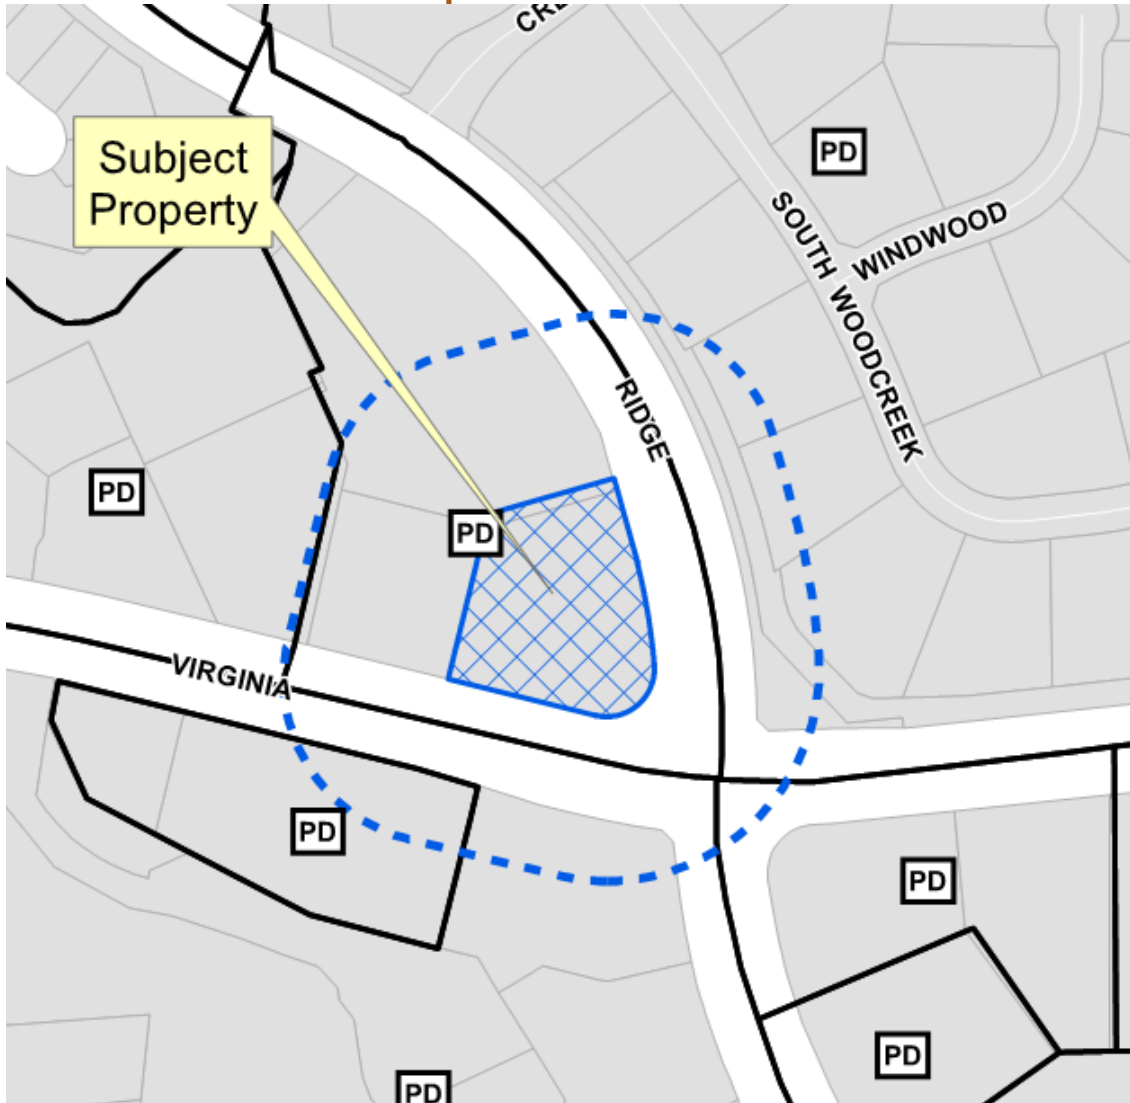

# NWC Ridge Road & Virginia Parkway Rezoning

19-0063Z

# Location Map

# Proposed Site Exhibit