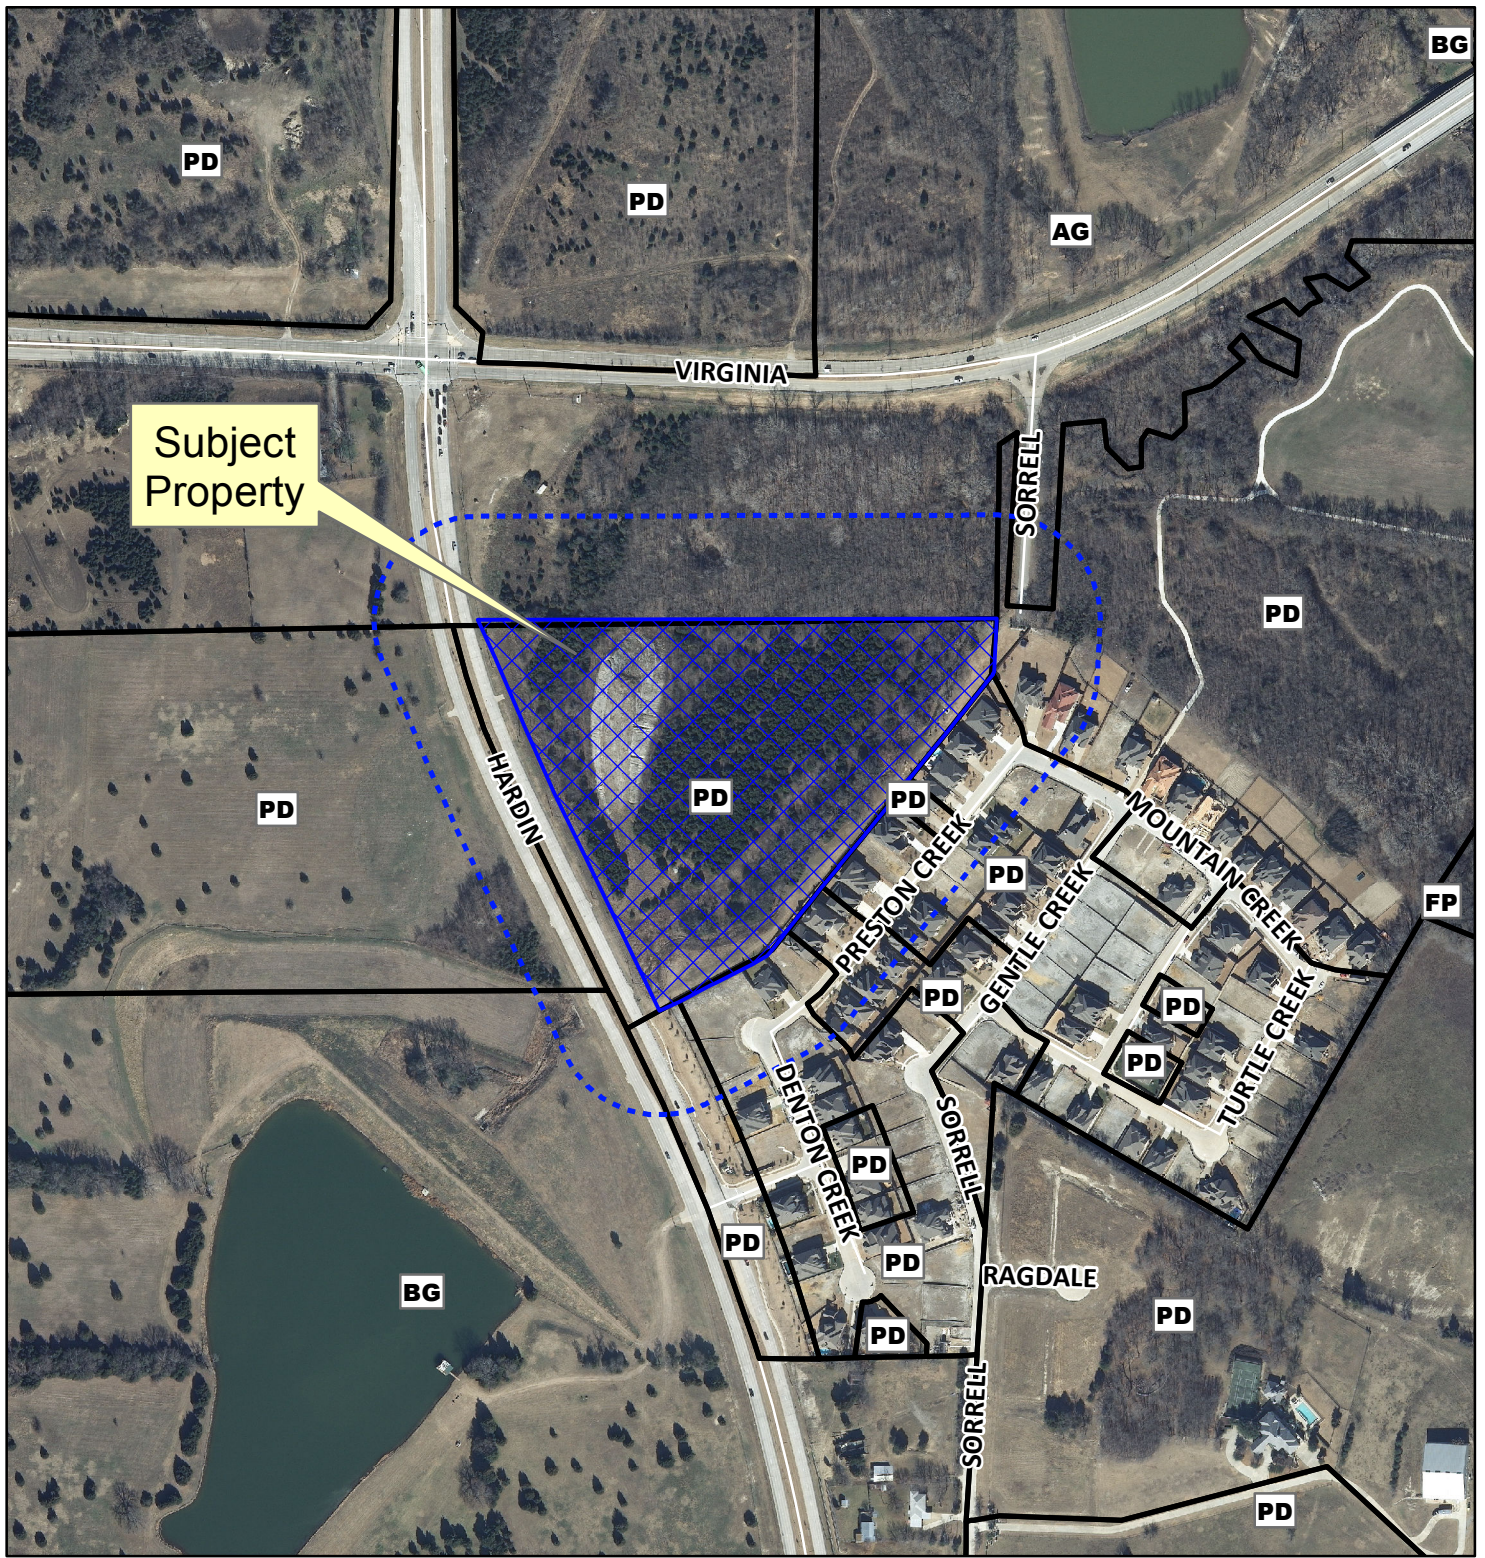

# Notification Map

Case: 13-195Z

--- 200' Notification Buffer

## Notification Map

Case: 13-195Z

--- 200' Notification Buffer