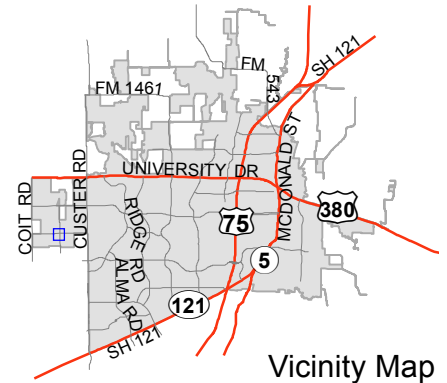

## Notification Map

Case: 14-305SUP

--- 200' Buffer