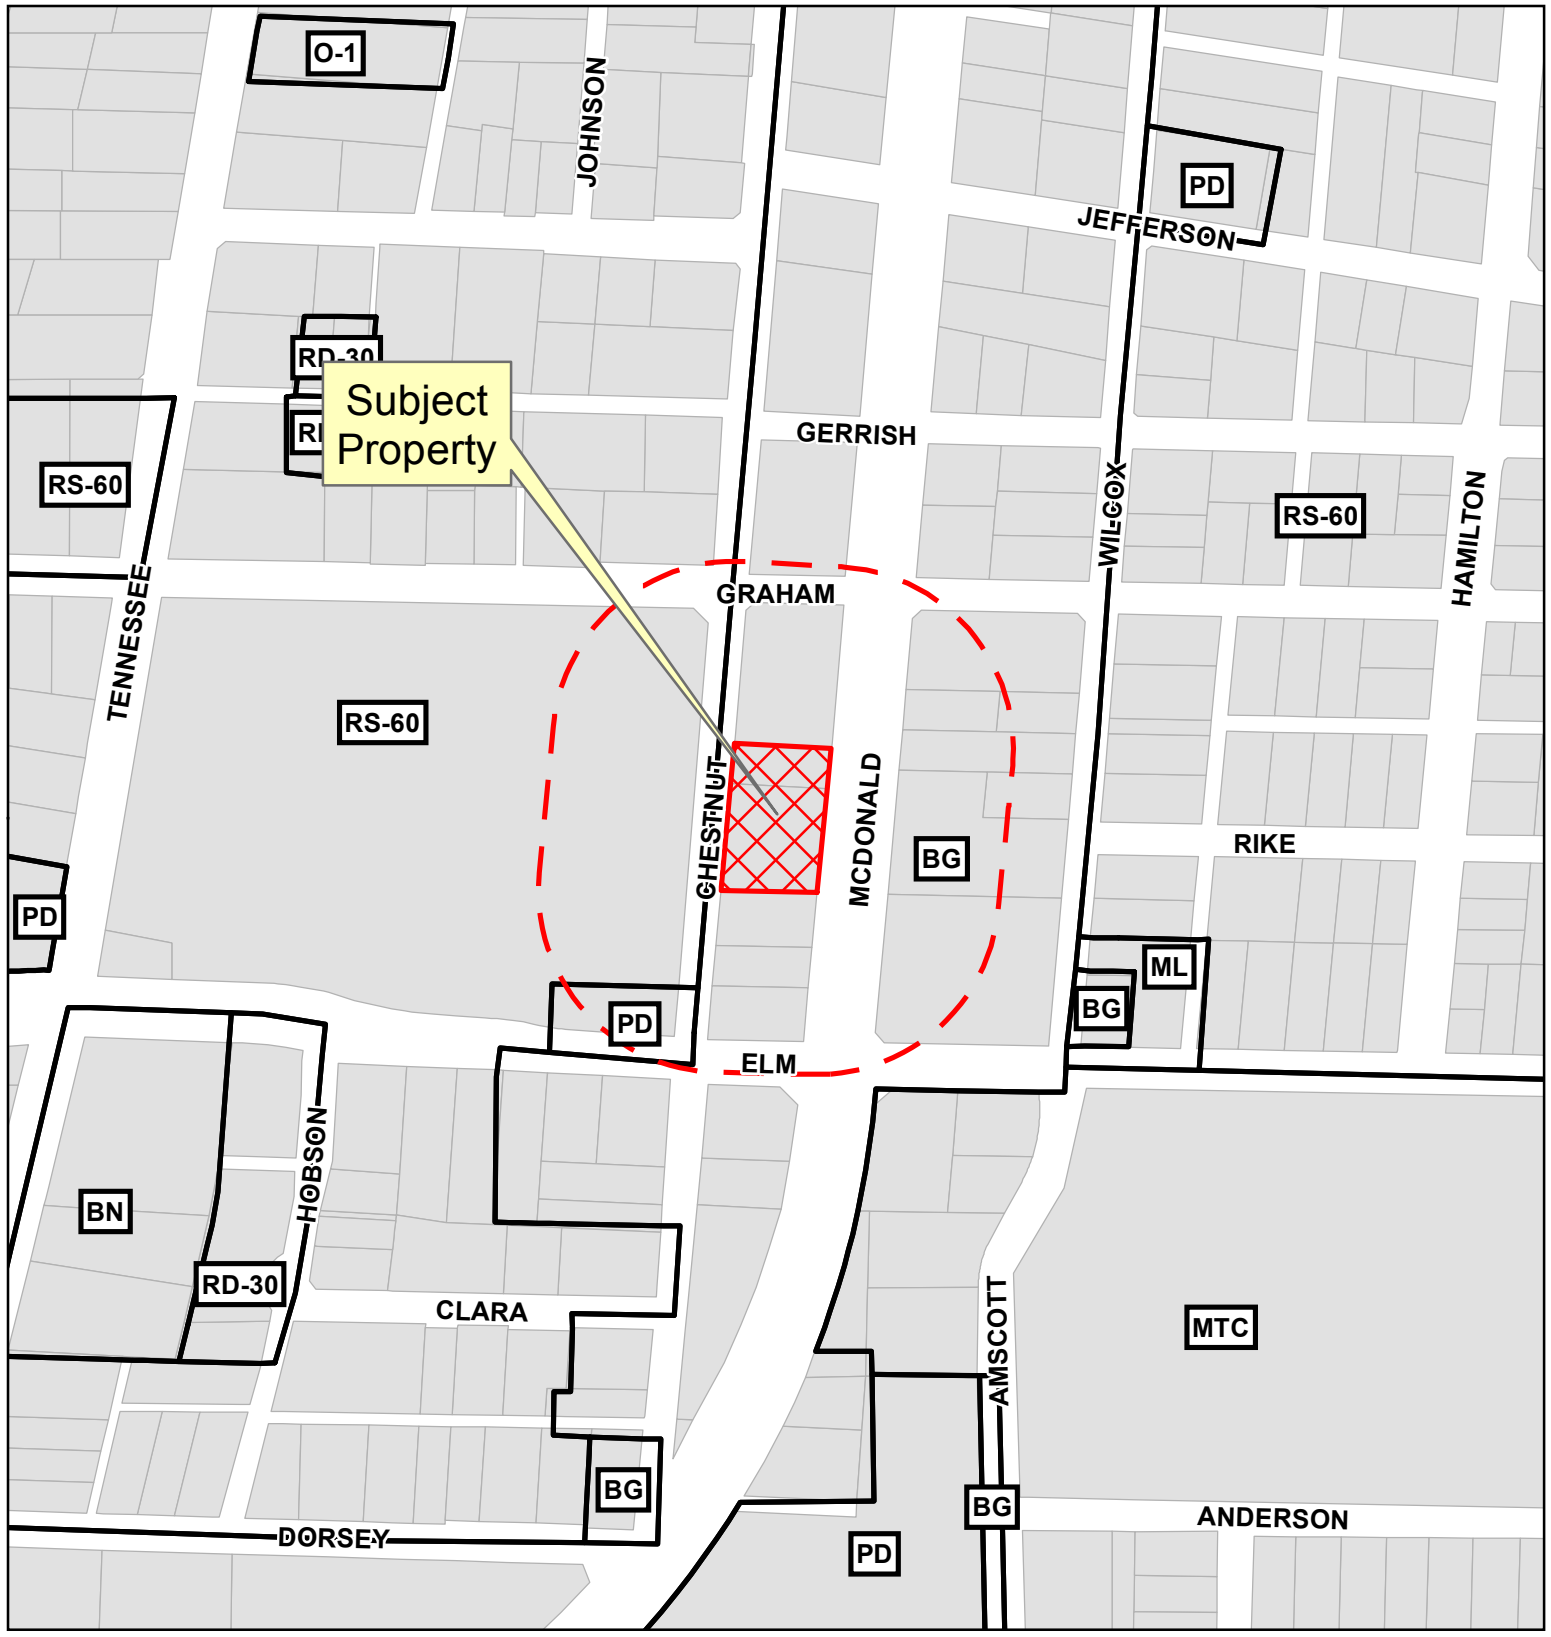

Notification Map

18-0041SP

--- 200' Buffer

Source: City of McKinney GIS
Date: 5/31/2018

DISCLAIMER: This map and information contained in it were developed exclusively for use by the City of McKinney. Any use or reliance on this map by anyone else is at that party's risk and without liability to the City of McKinney, its officials or employees for any discrepancies, errors, or variances which may exist.