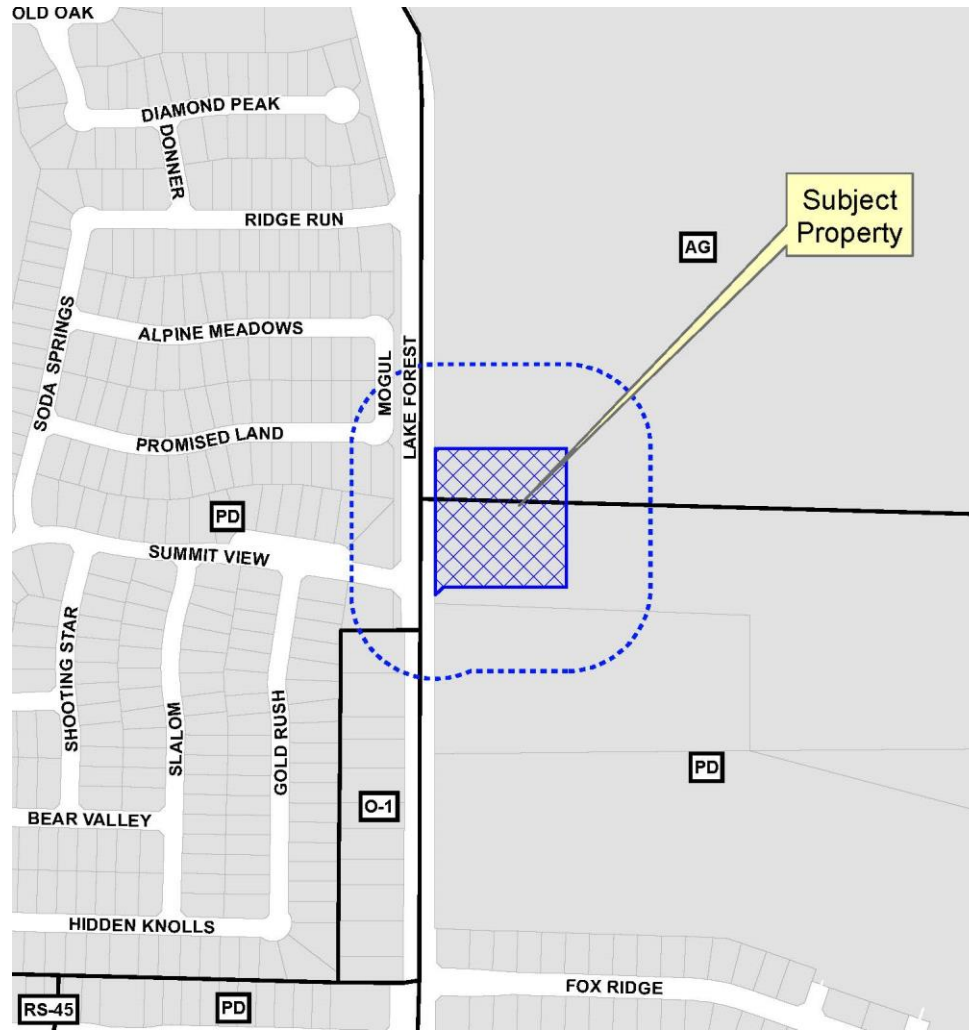

McKinney Fire Station #9  
Rezone  
16-073Z

# Location Map